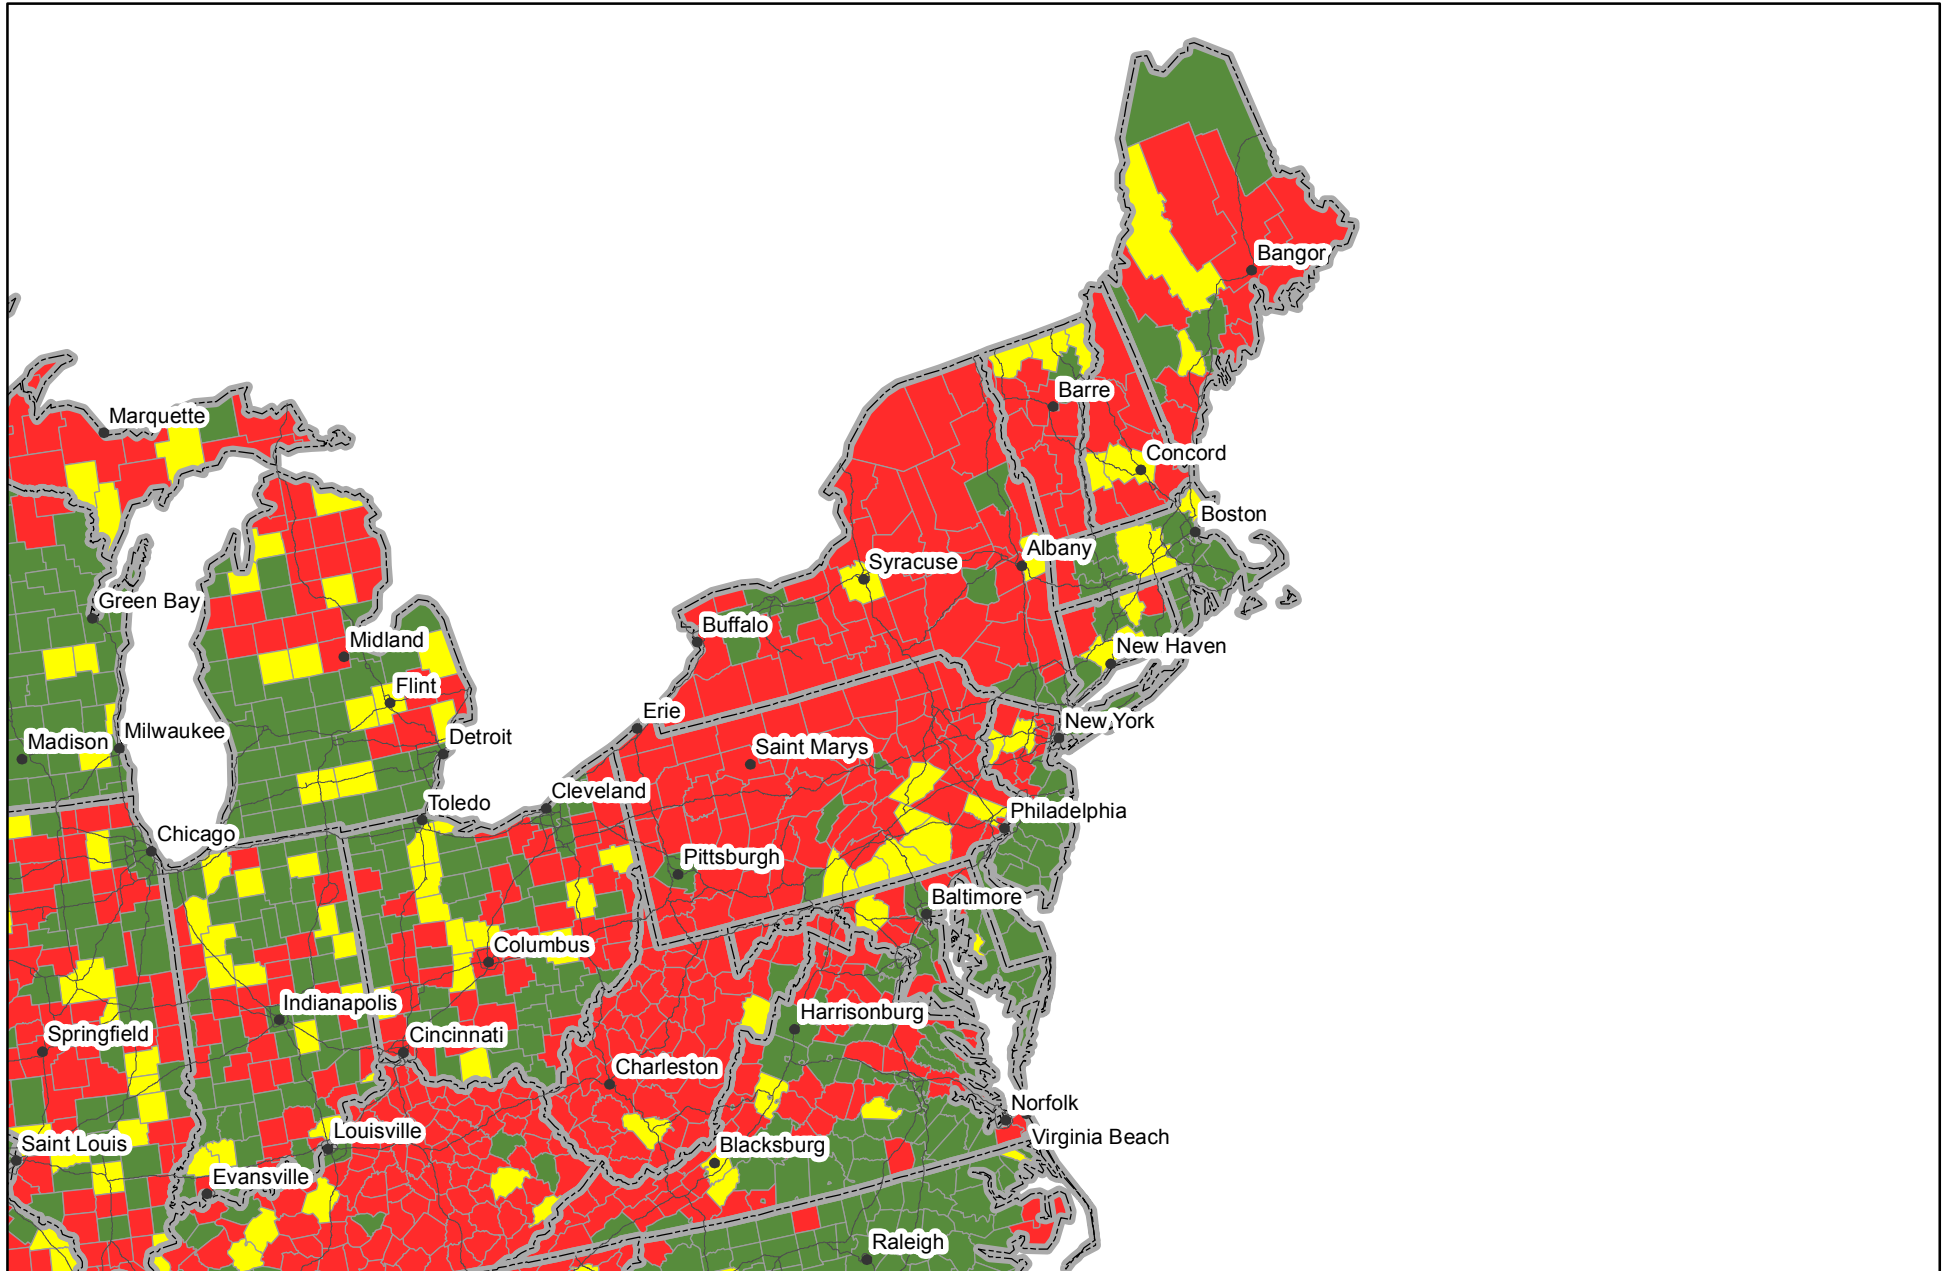

K Nutrient Balance Map

Nutrient inputs for 2007
Nutrient removal average of 2006 - 2008
Source: IPNI and PAQ - NuGIS Project

North-East

- Removal less than nutrient replacement
- Removal approx. equal to replacement
- Removal exceeds nutrient replacement