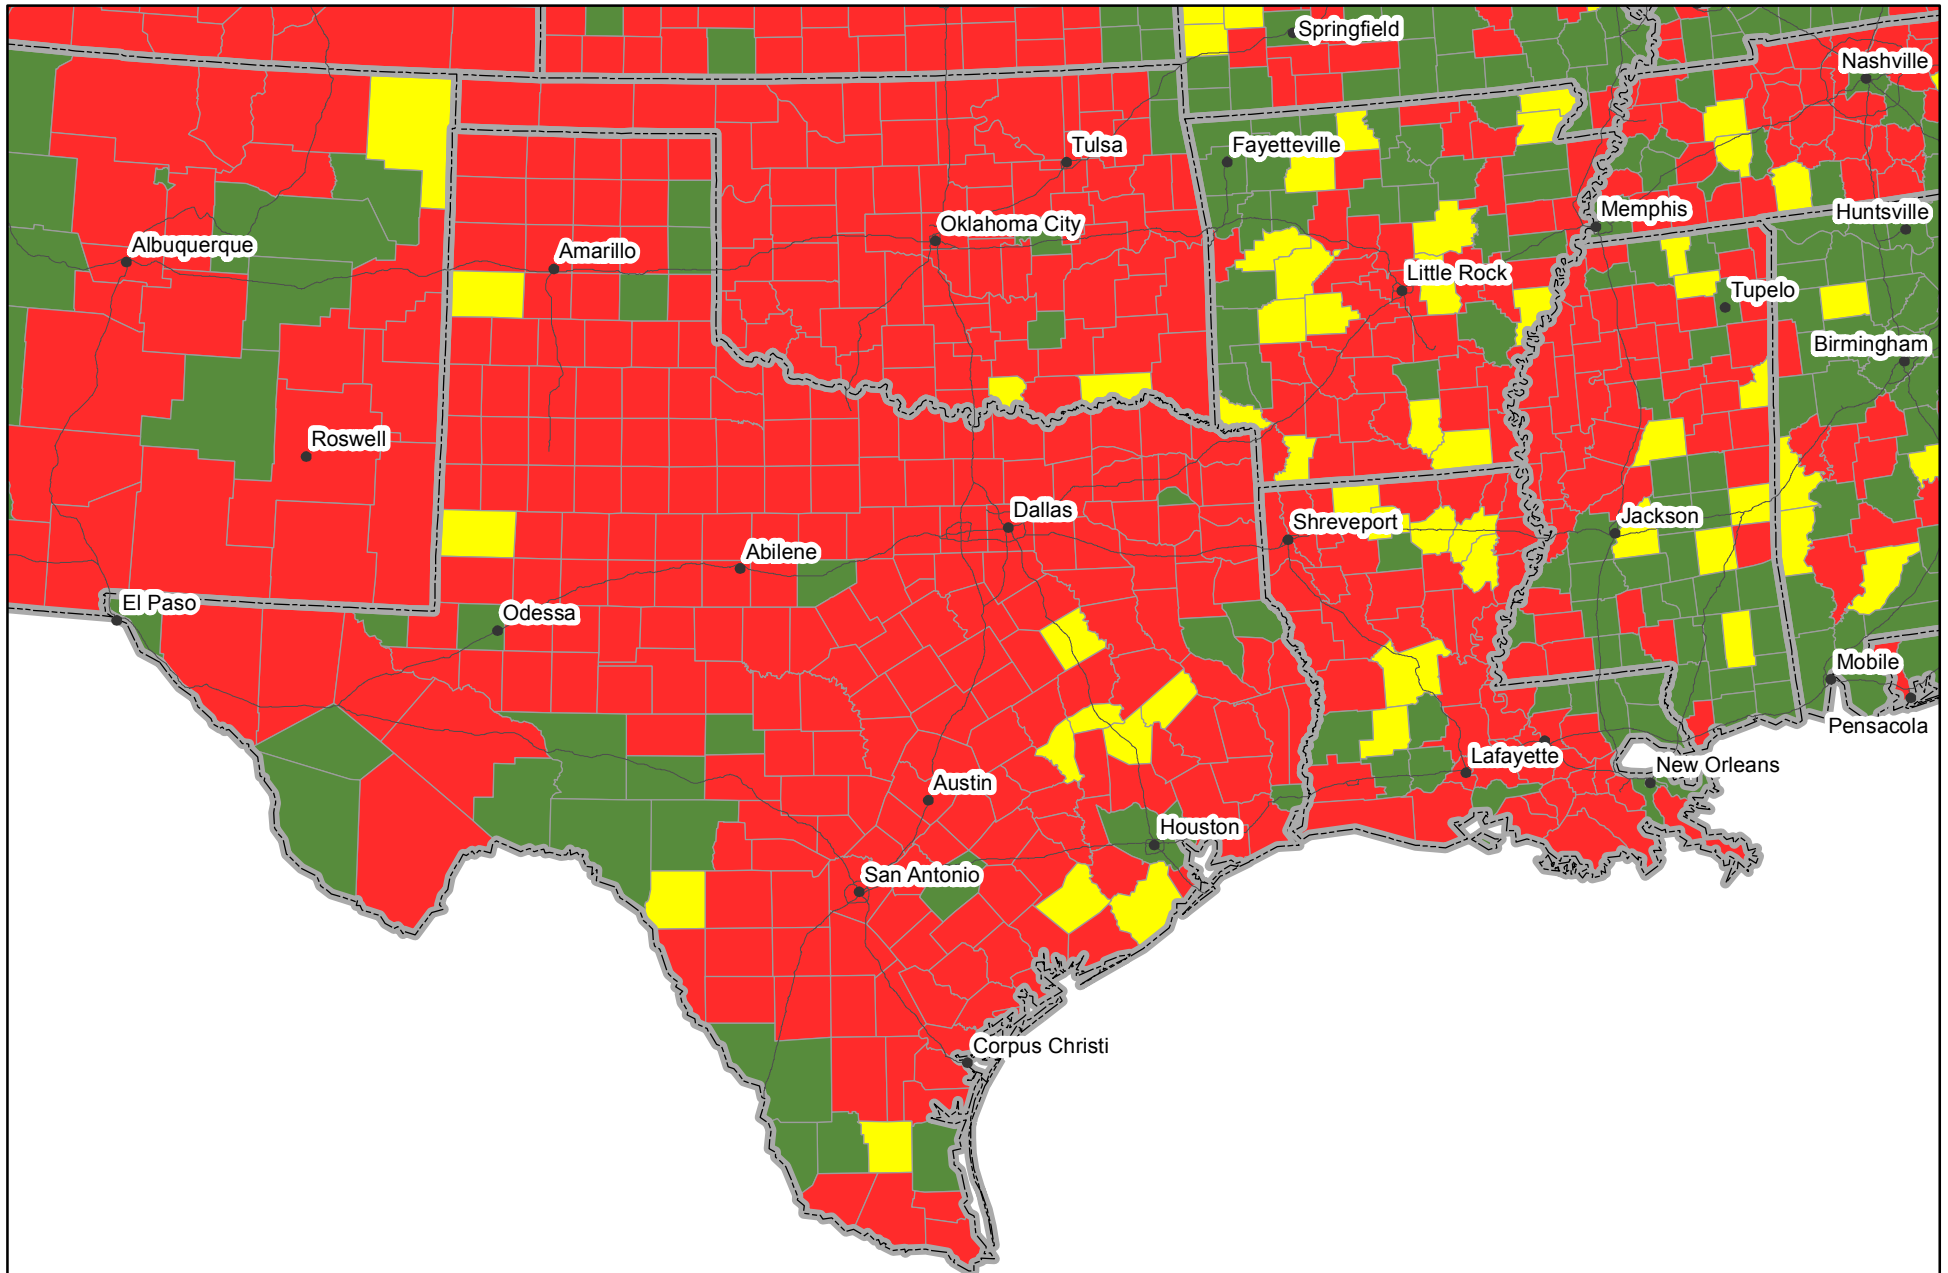

K Nutrient Balance Map

Nutrient inputs for 2007
 Nutrient removal average of 2006 - 2008
 Source: IPNI and PAQ - NuGIS Project

South

- Removal less than nutrient replacement
- Removal approx. equal to replacement
- Removal exceeds nutrient replacement