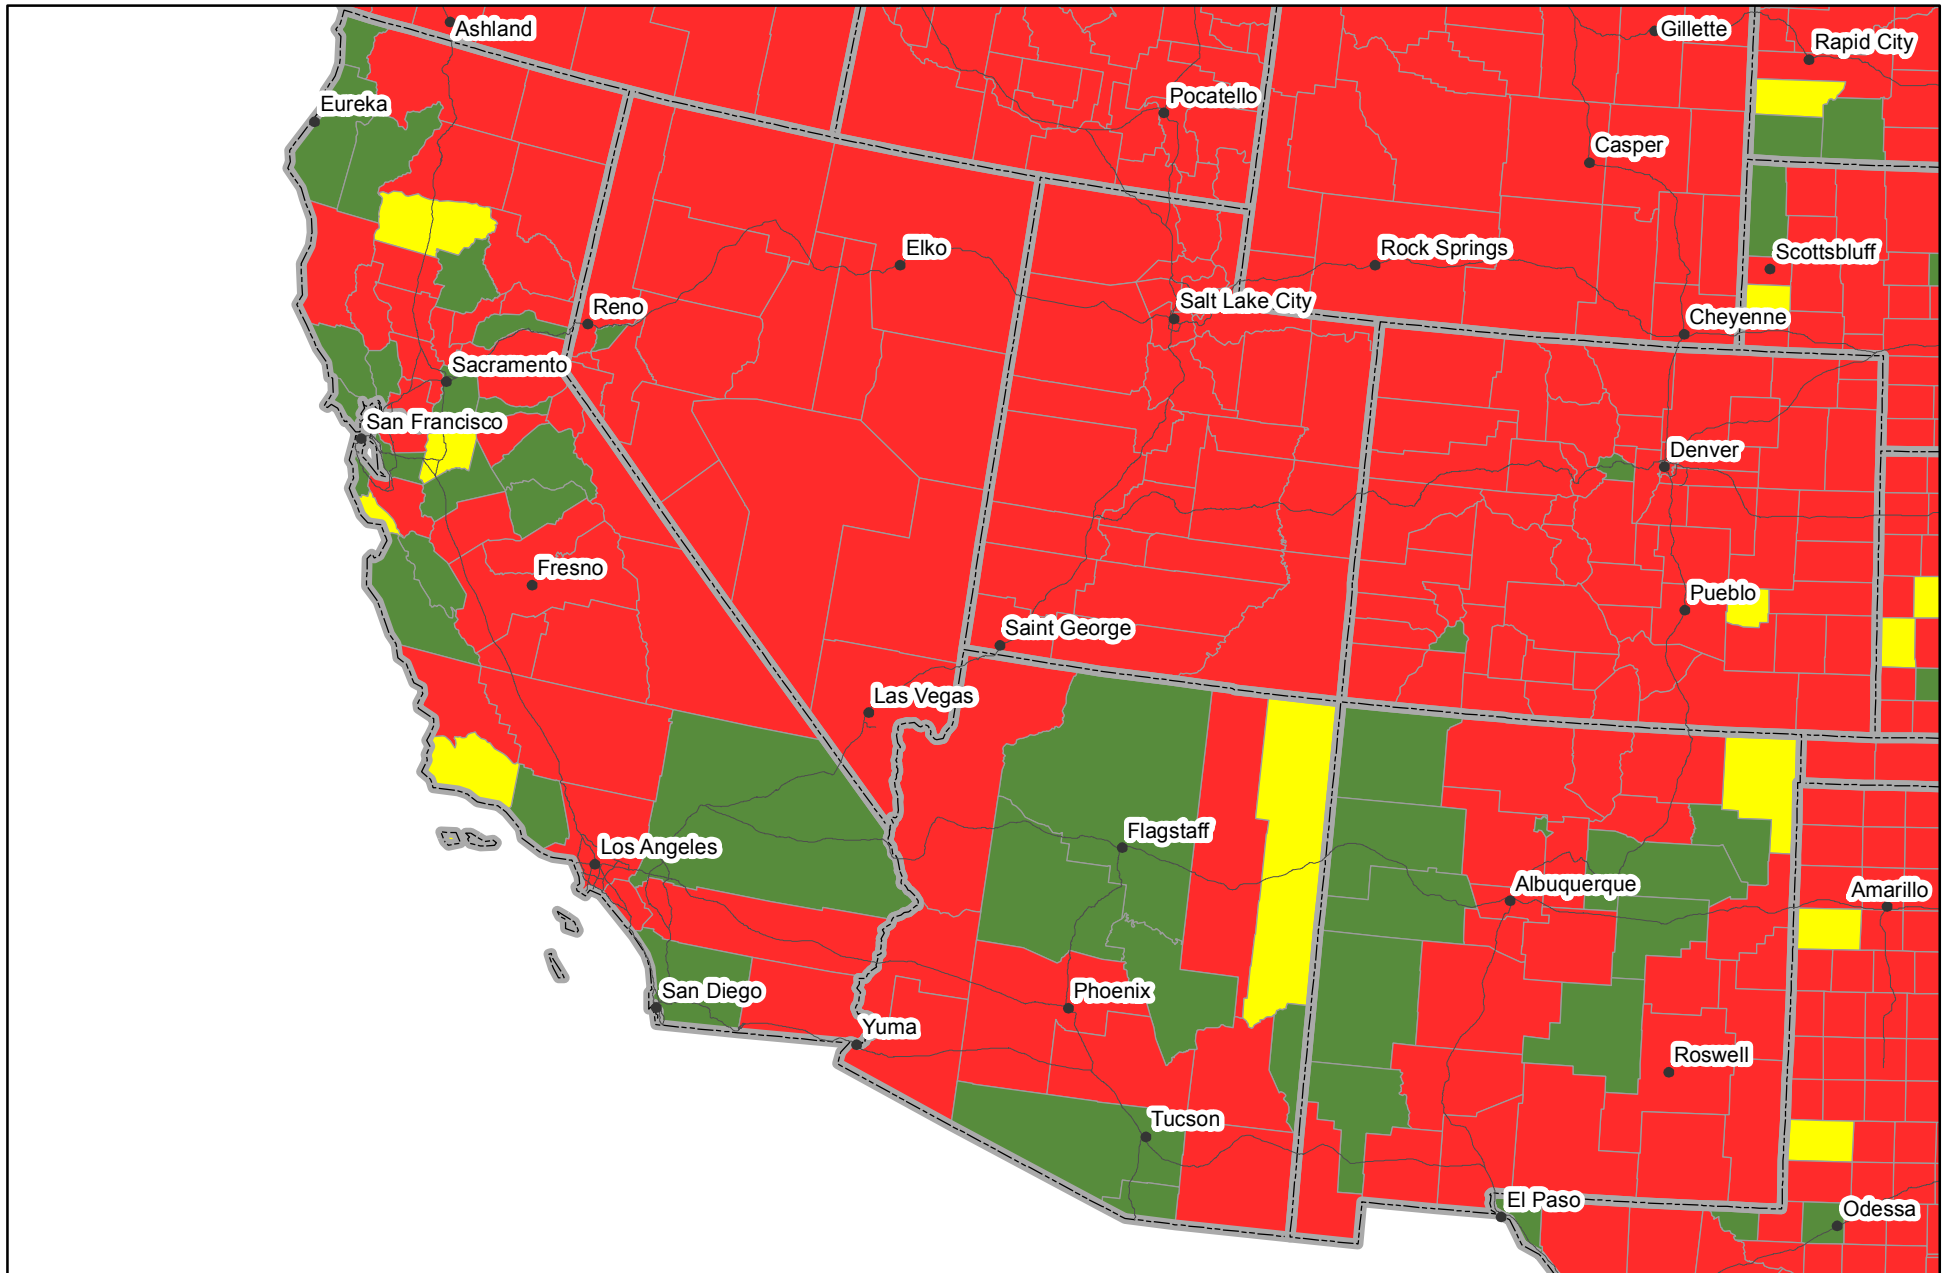

K Nutrient Balance Map

Nutrient inputs for 2007
 Nutrient removal average of 2006 - 2008
 Source: IPNI and PAQ - NuGIS Project

South-West

- Removal less than nutrient replacement
- Removal approx. equal to replacement
- Removal exceeds nutrient replacement