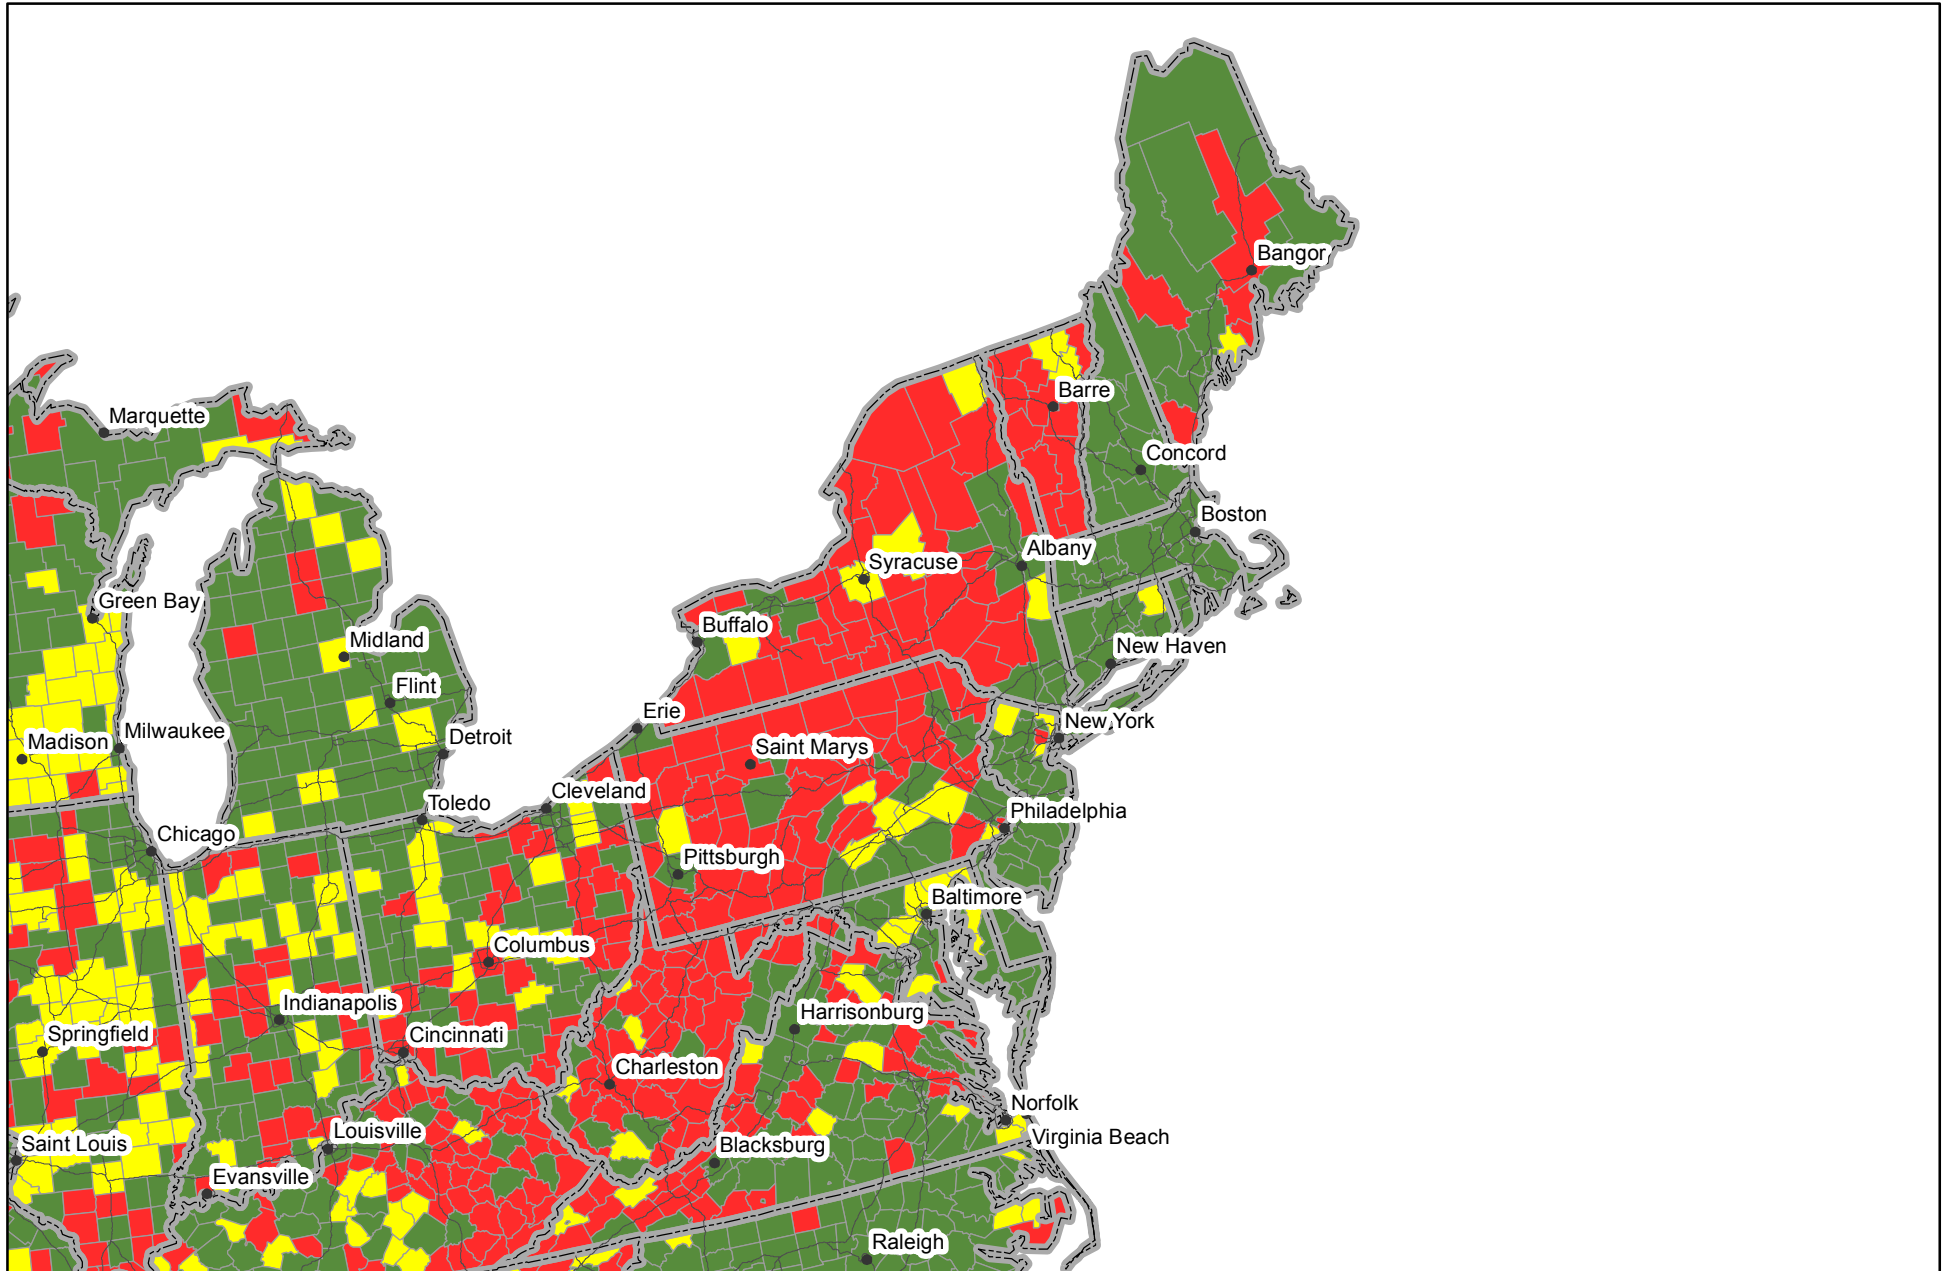

# N Nutrient Balance Map

Nutrient inputs for 2007  
 Nutrient removal average of 2006 - 2008  
 Source: IPNI and PAQ - NuGIS Project

North-East

- Removal less than nutrient replacement
- Removal approx. equal to replacement
- Removal exceeds nutrient replacement