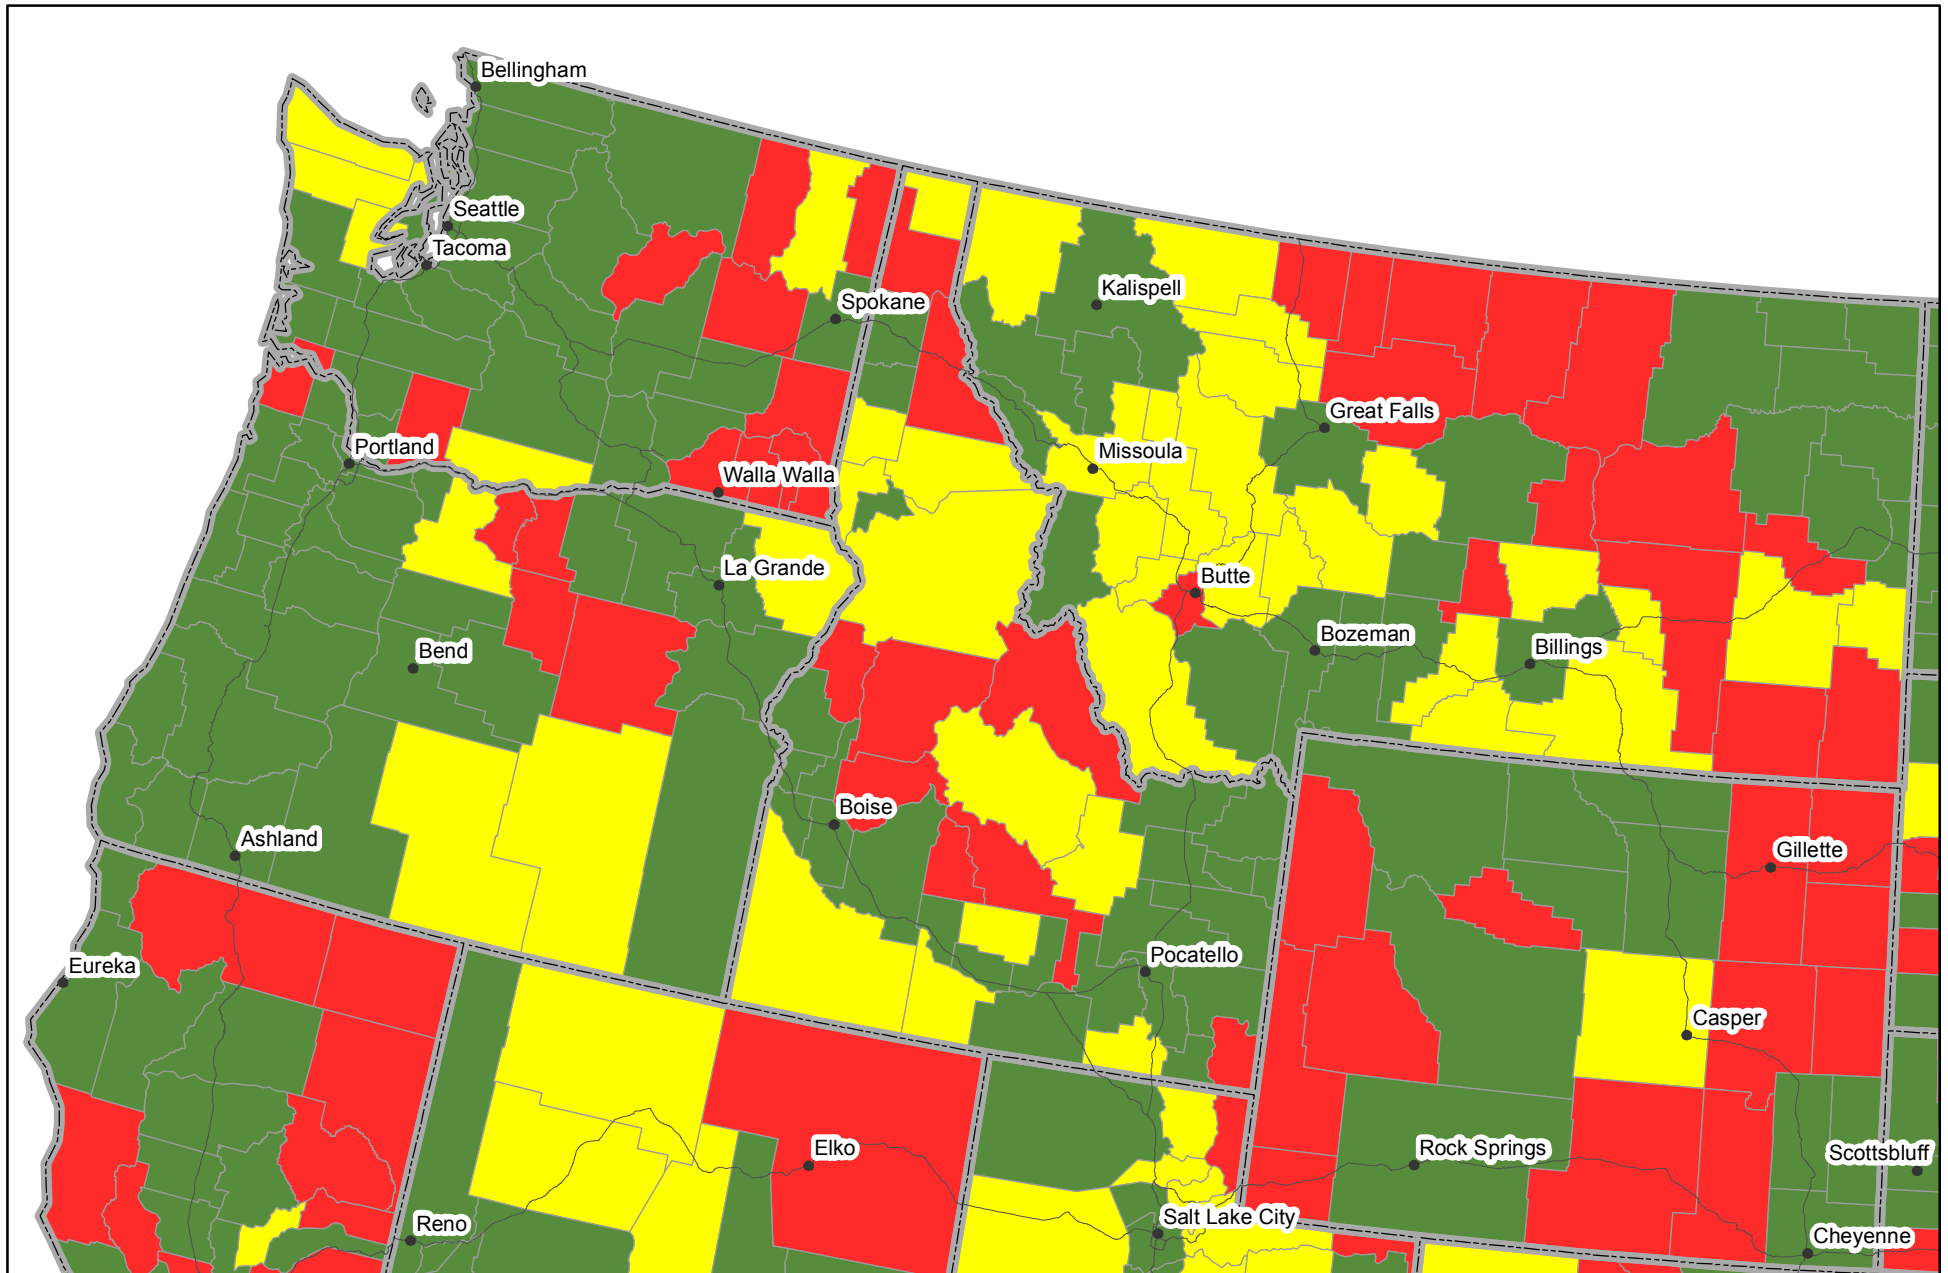

N Nutrient Balance Map

Nutrient inputs for 2007
 Nutrient removal average of 2006 - 2008
 Source: IPNI and PAQ - NuGIS Project

North-West

- Removal less than nutrient replacement
- Removal approx. equal to replacement
- Removal exceeds nutrient replacement