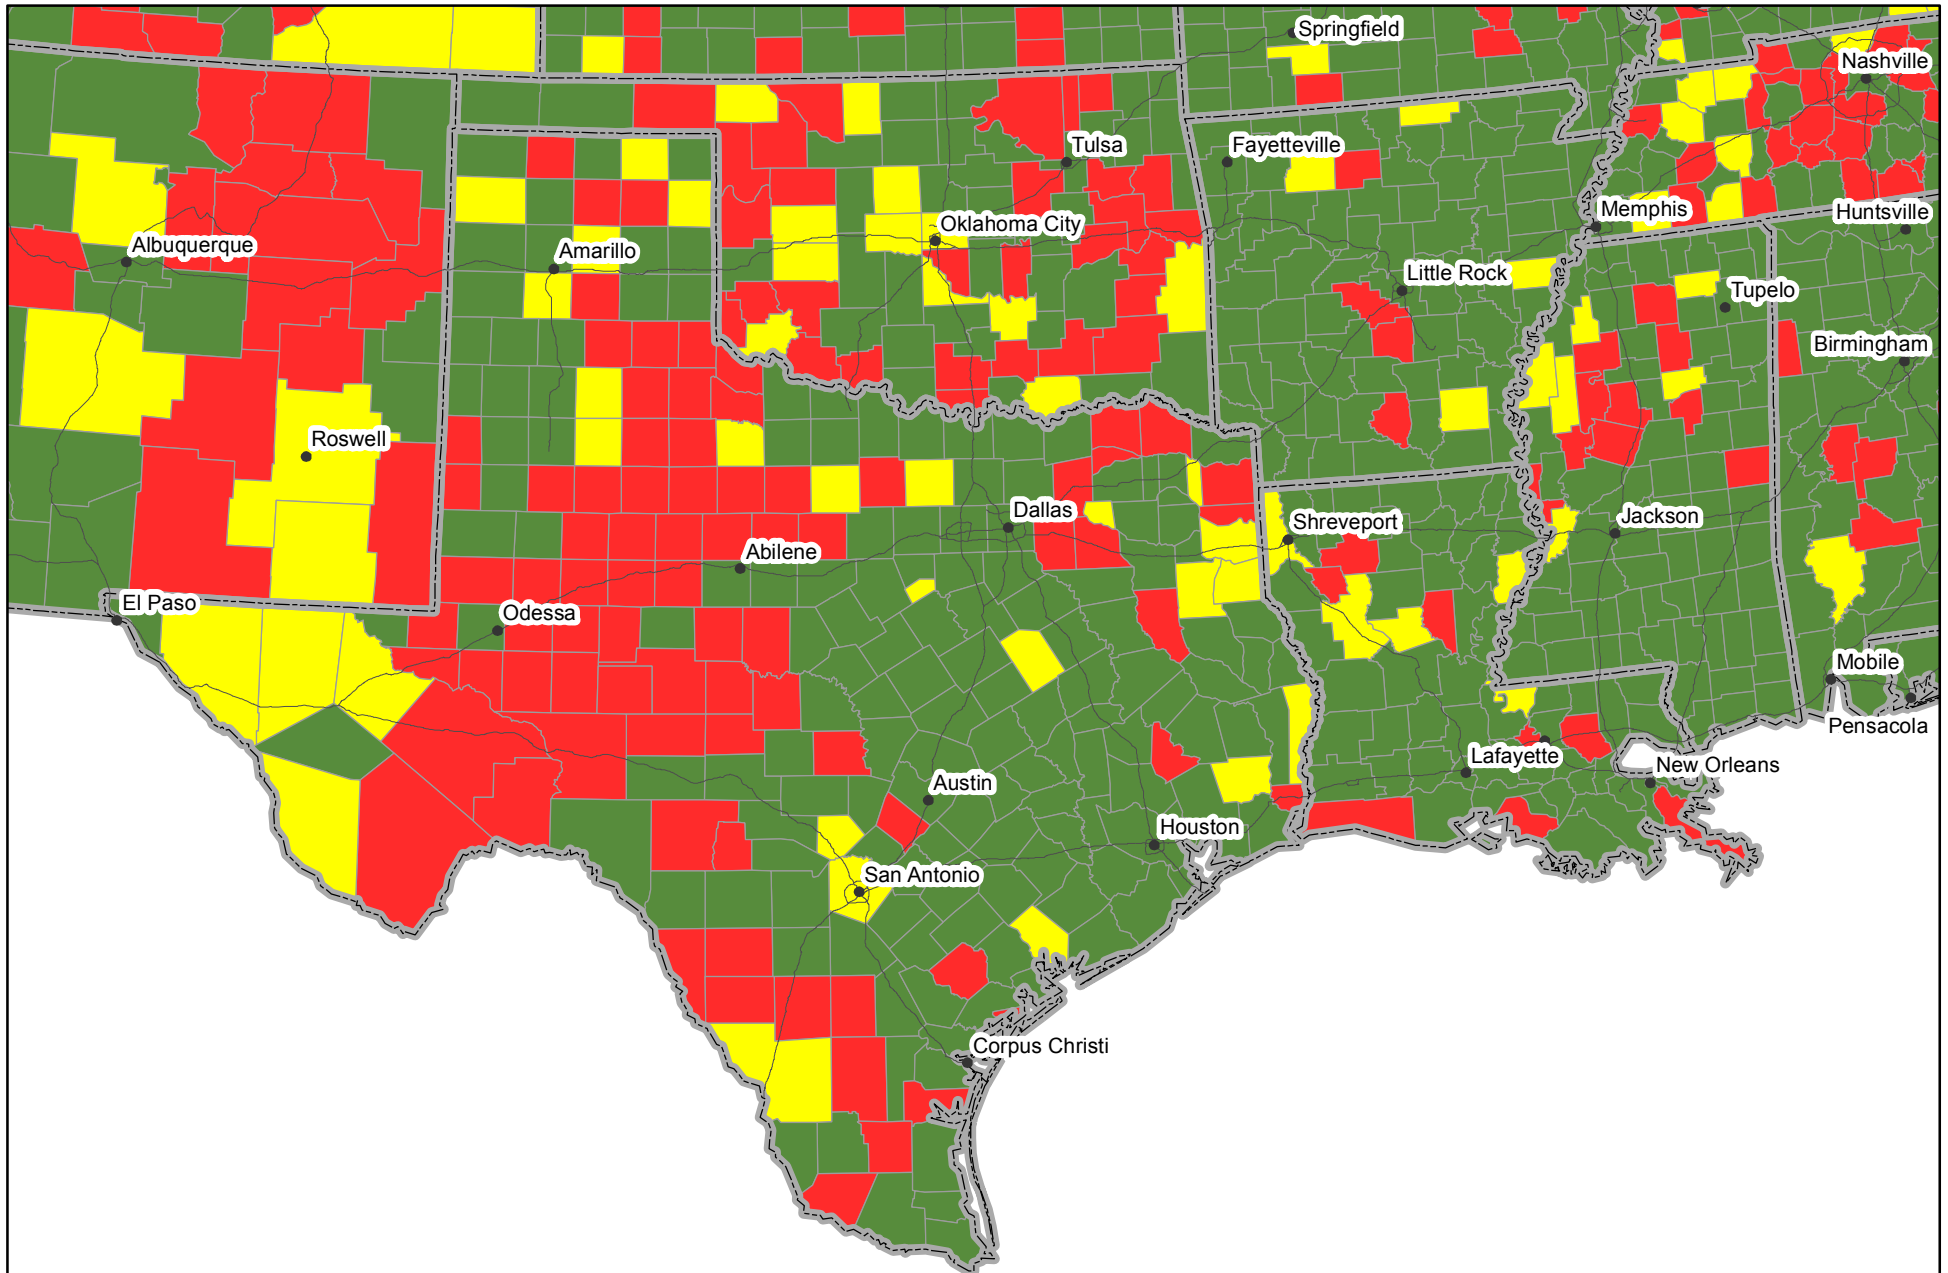

N Nutrient Balance Map

Nutrient inputs for 2007
 Nutrient removal average of 2006 - 2008
 Source: IPNI and PAQ - NuGIS Project

- Removal less than nutrient replacement
- Removal approx. equal to replacement
- Removal exceeds nutrient replacement