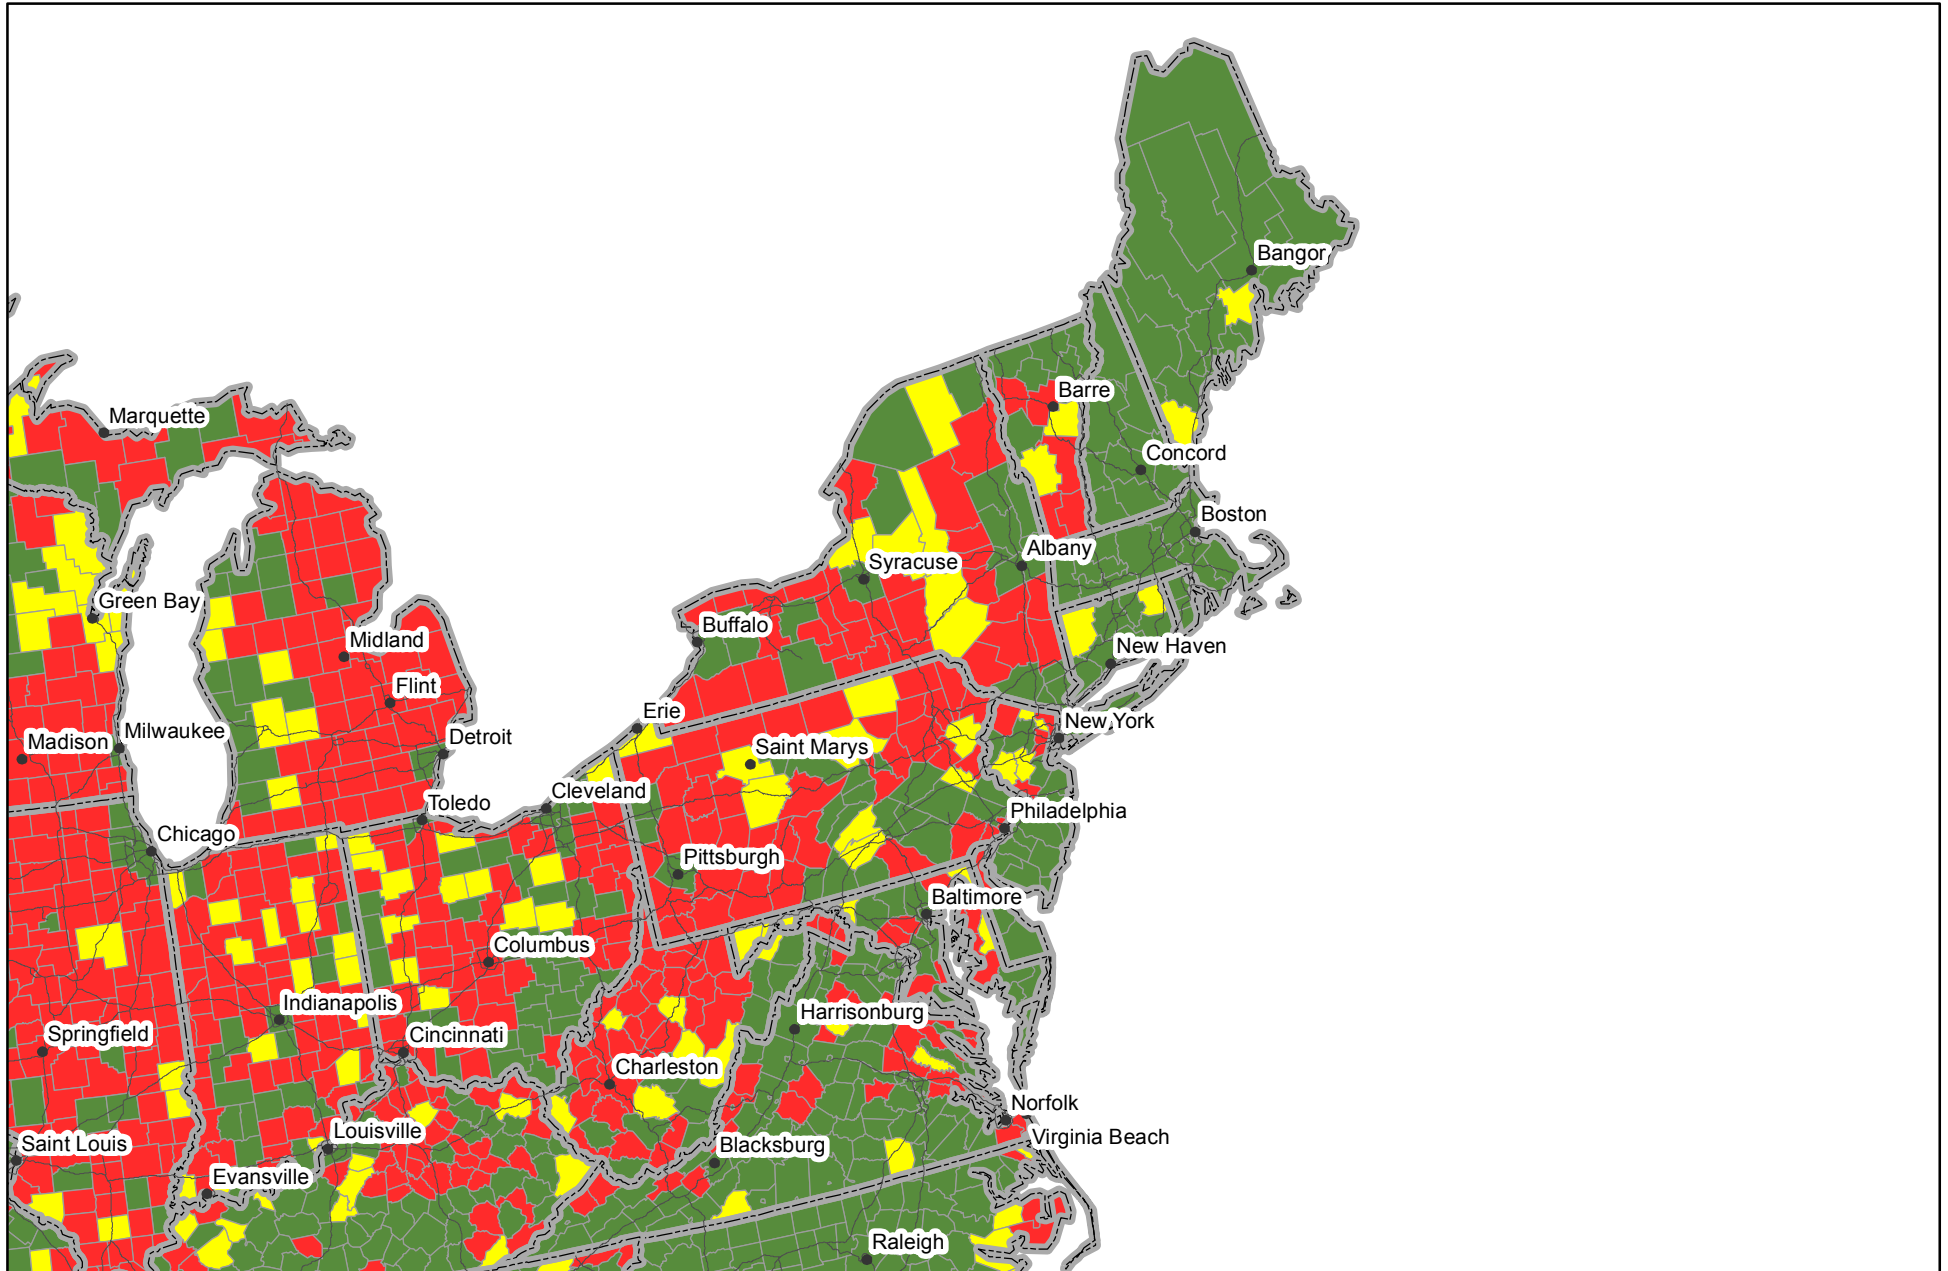

P Nutrient Balance Map

Nutrient inputs for 2007
Nutrient removal average of 2006 - 2008
Source: IPNI and PAQ - NuGIS Project

North-East

- Removal less than nutrient replacement
- Removal approx. equal to replacement
- Removal exceeds nutrient replacement