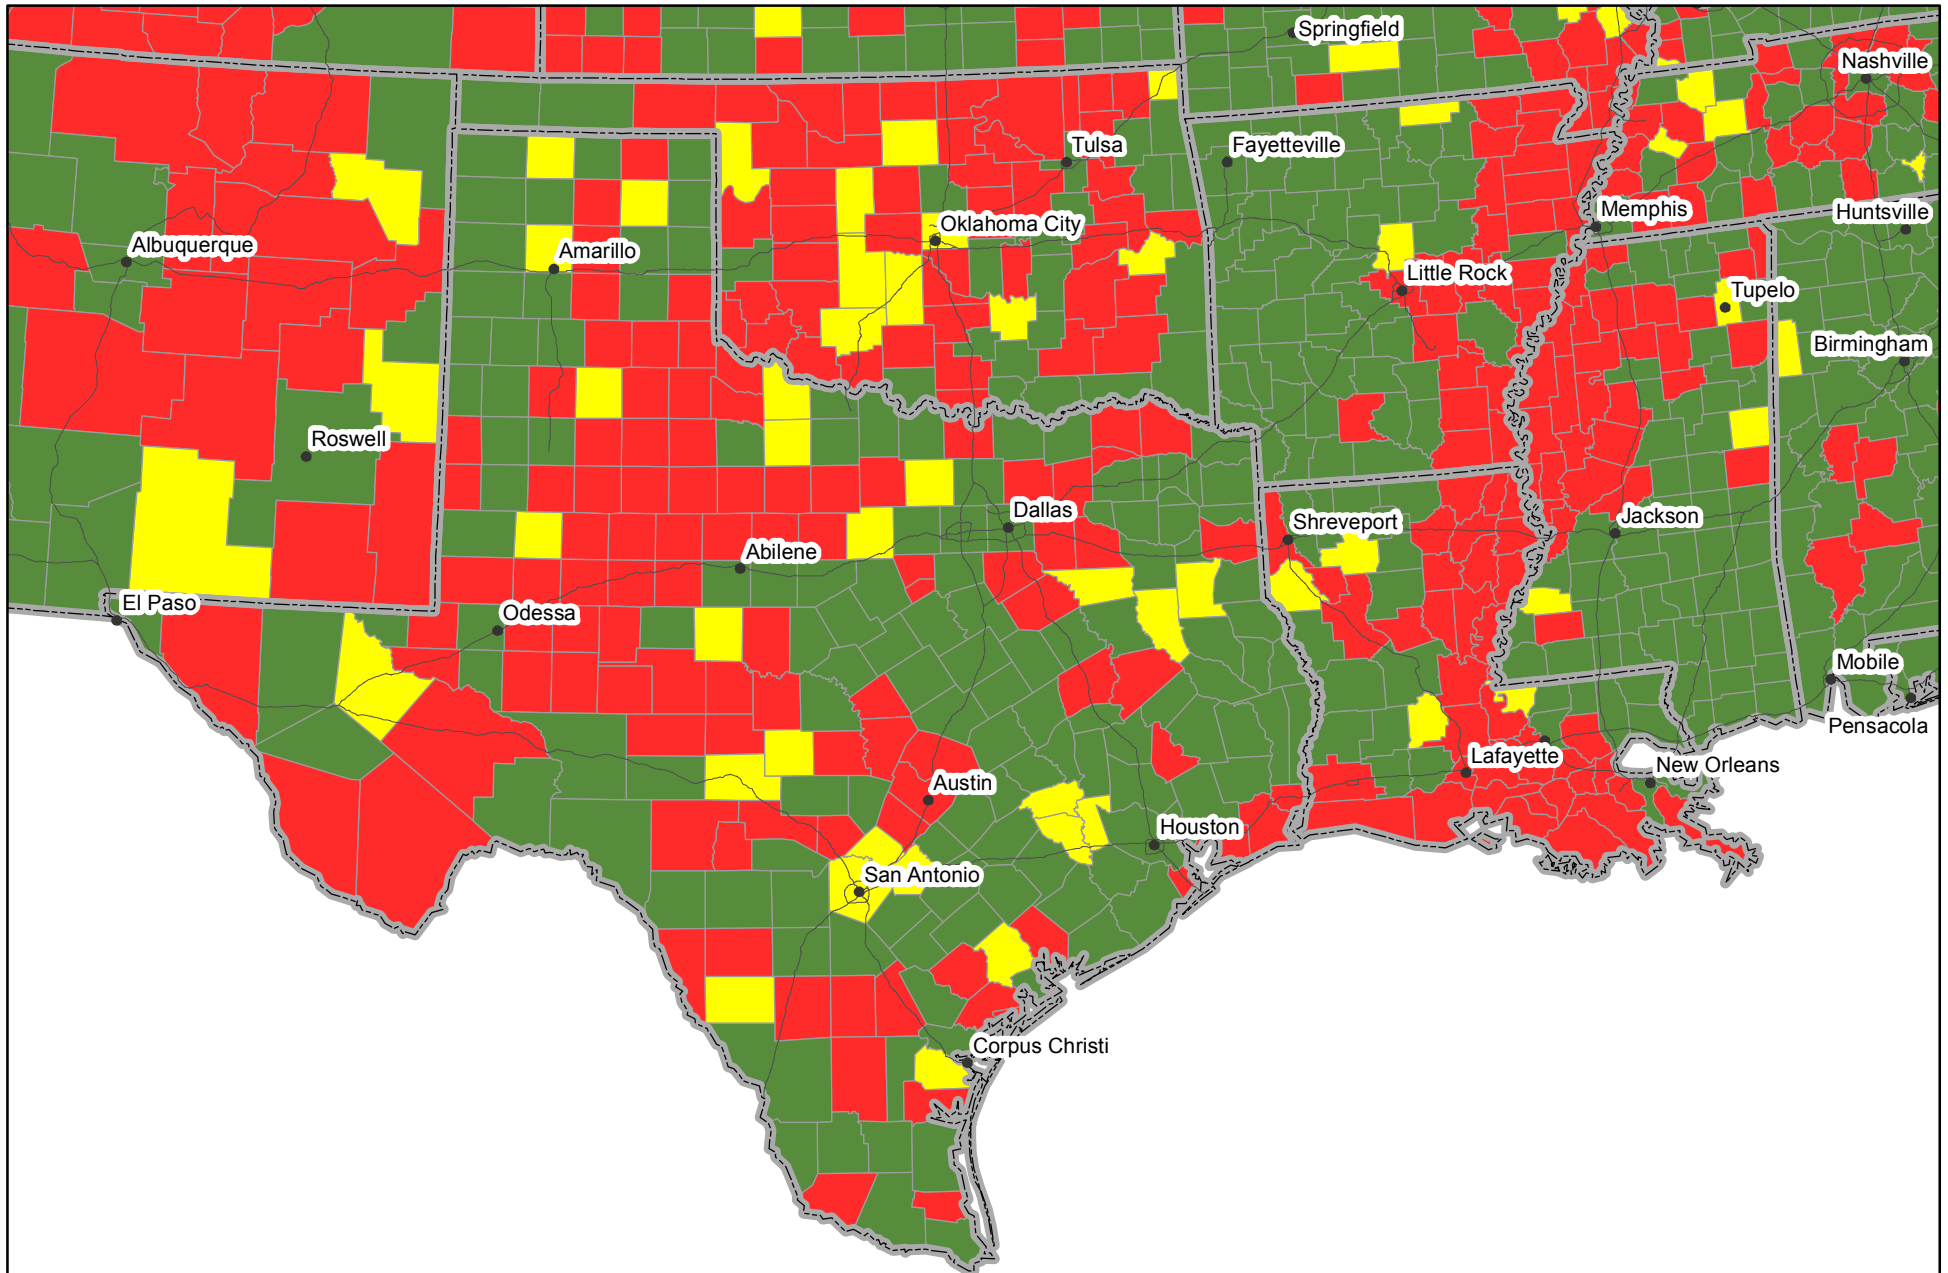

P Nutrient Balance Map

Nutrient inputs for 2007
 Nutrient removal average of 2006 - 2008
 Source: IPNI and PAQ - NuGIS Project

South

- Removal less than nutrient replacement
- Removal approx. equal to replacement
- Removal exceeds nutrient replacement