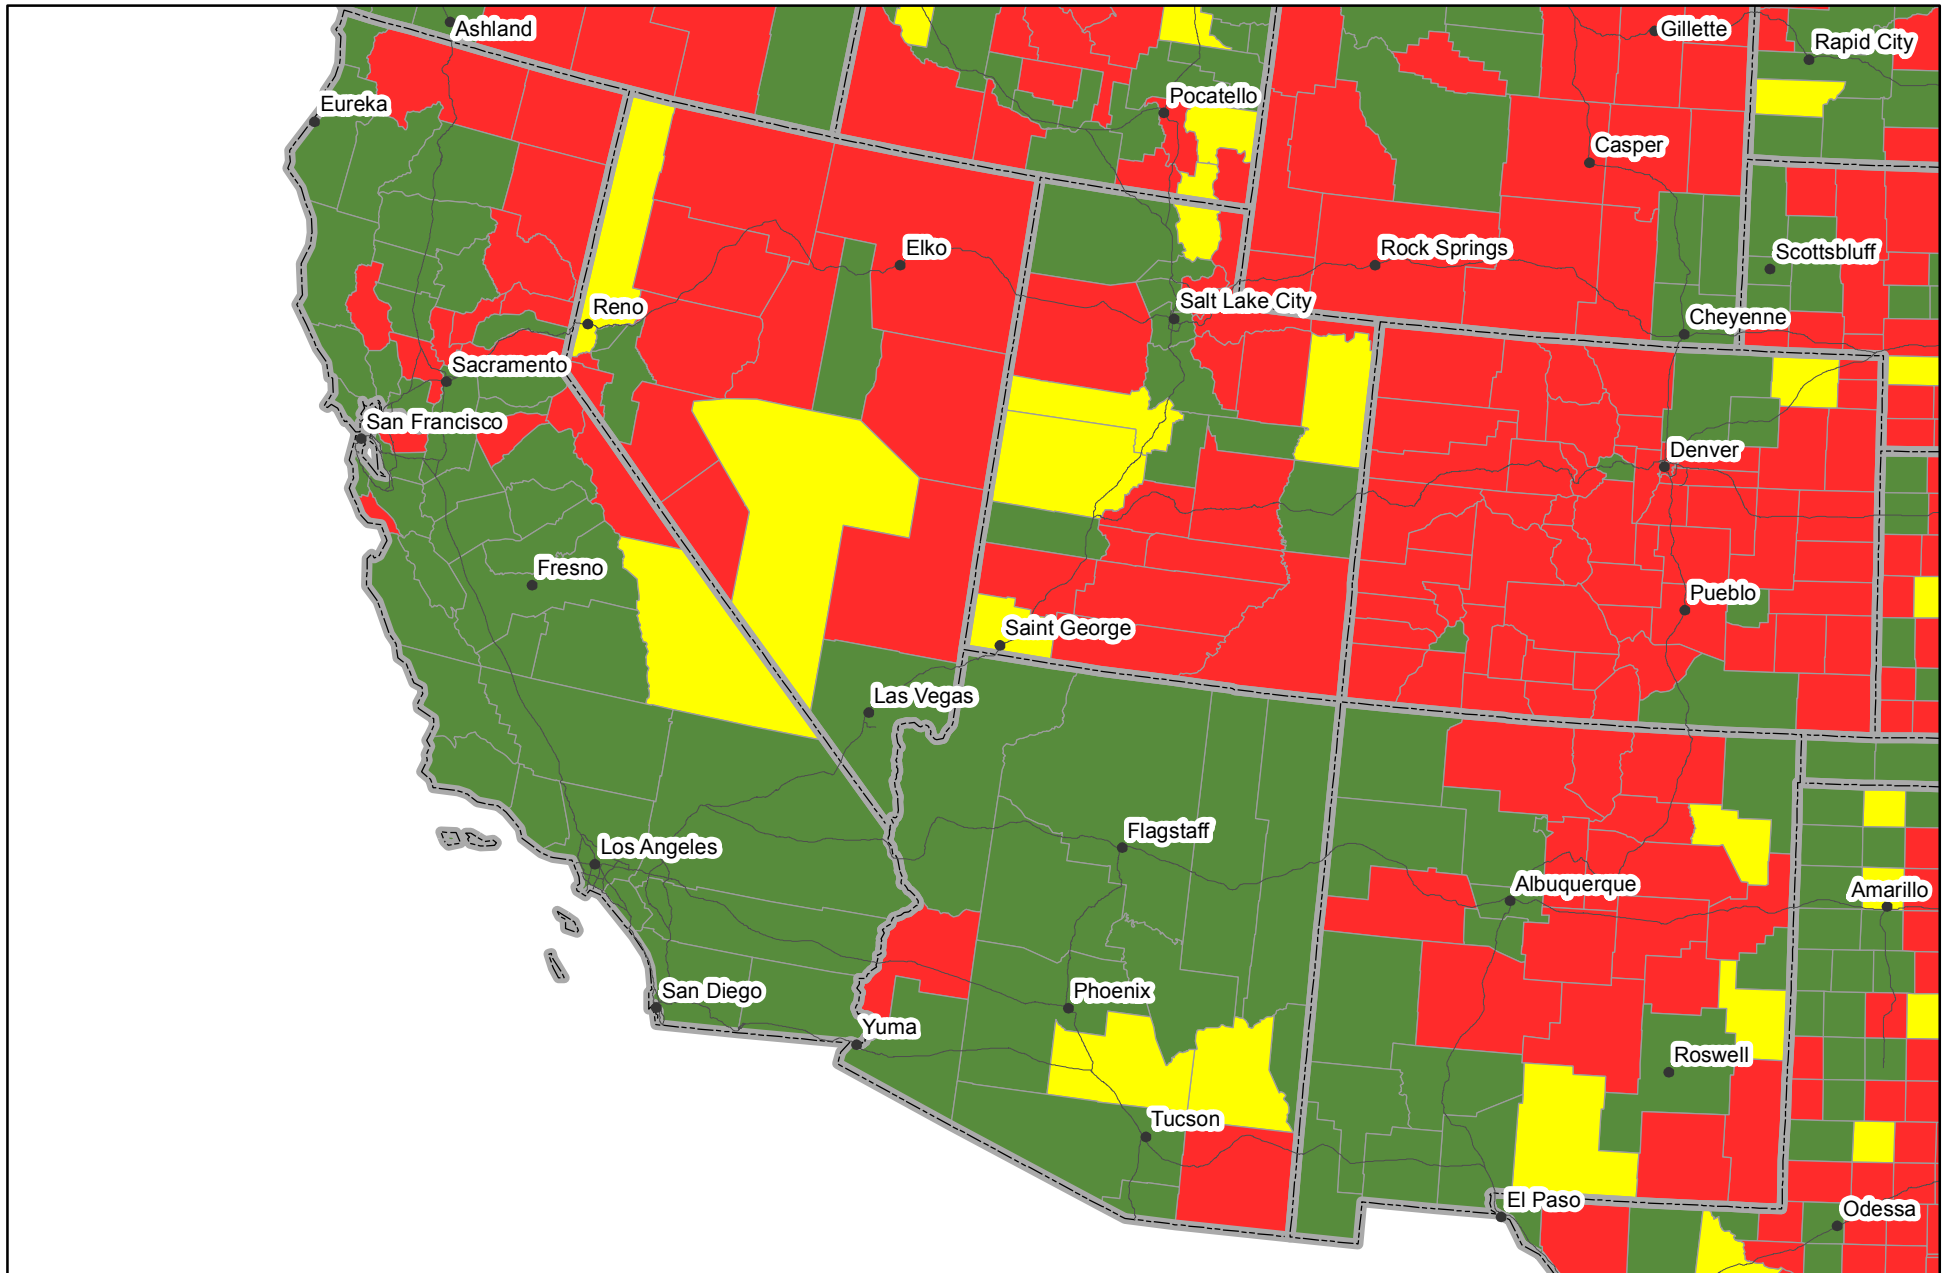

P Nutrient Balance Map

Nutrient inputs for 2007
 Nutrient removal average of 2006 - 2008
 Source: IPNI and PAQ - NuGIS Project

South-West

- Removal less than nutrient replacement
- Removal approx. equal to replacement
- Removal exceeds nutrient replacement