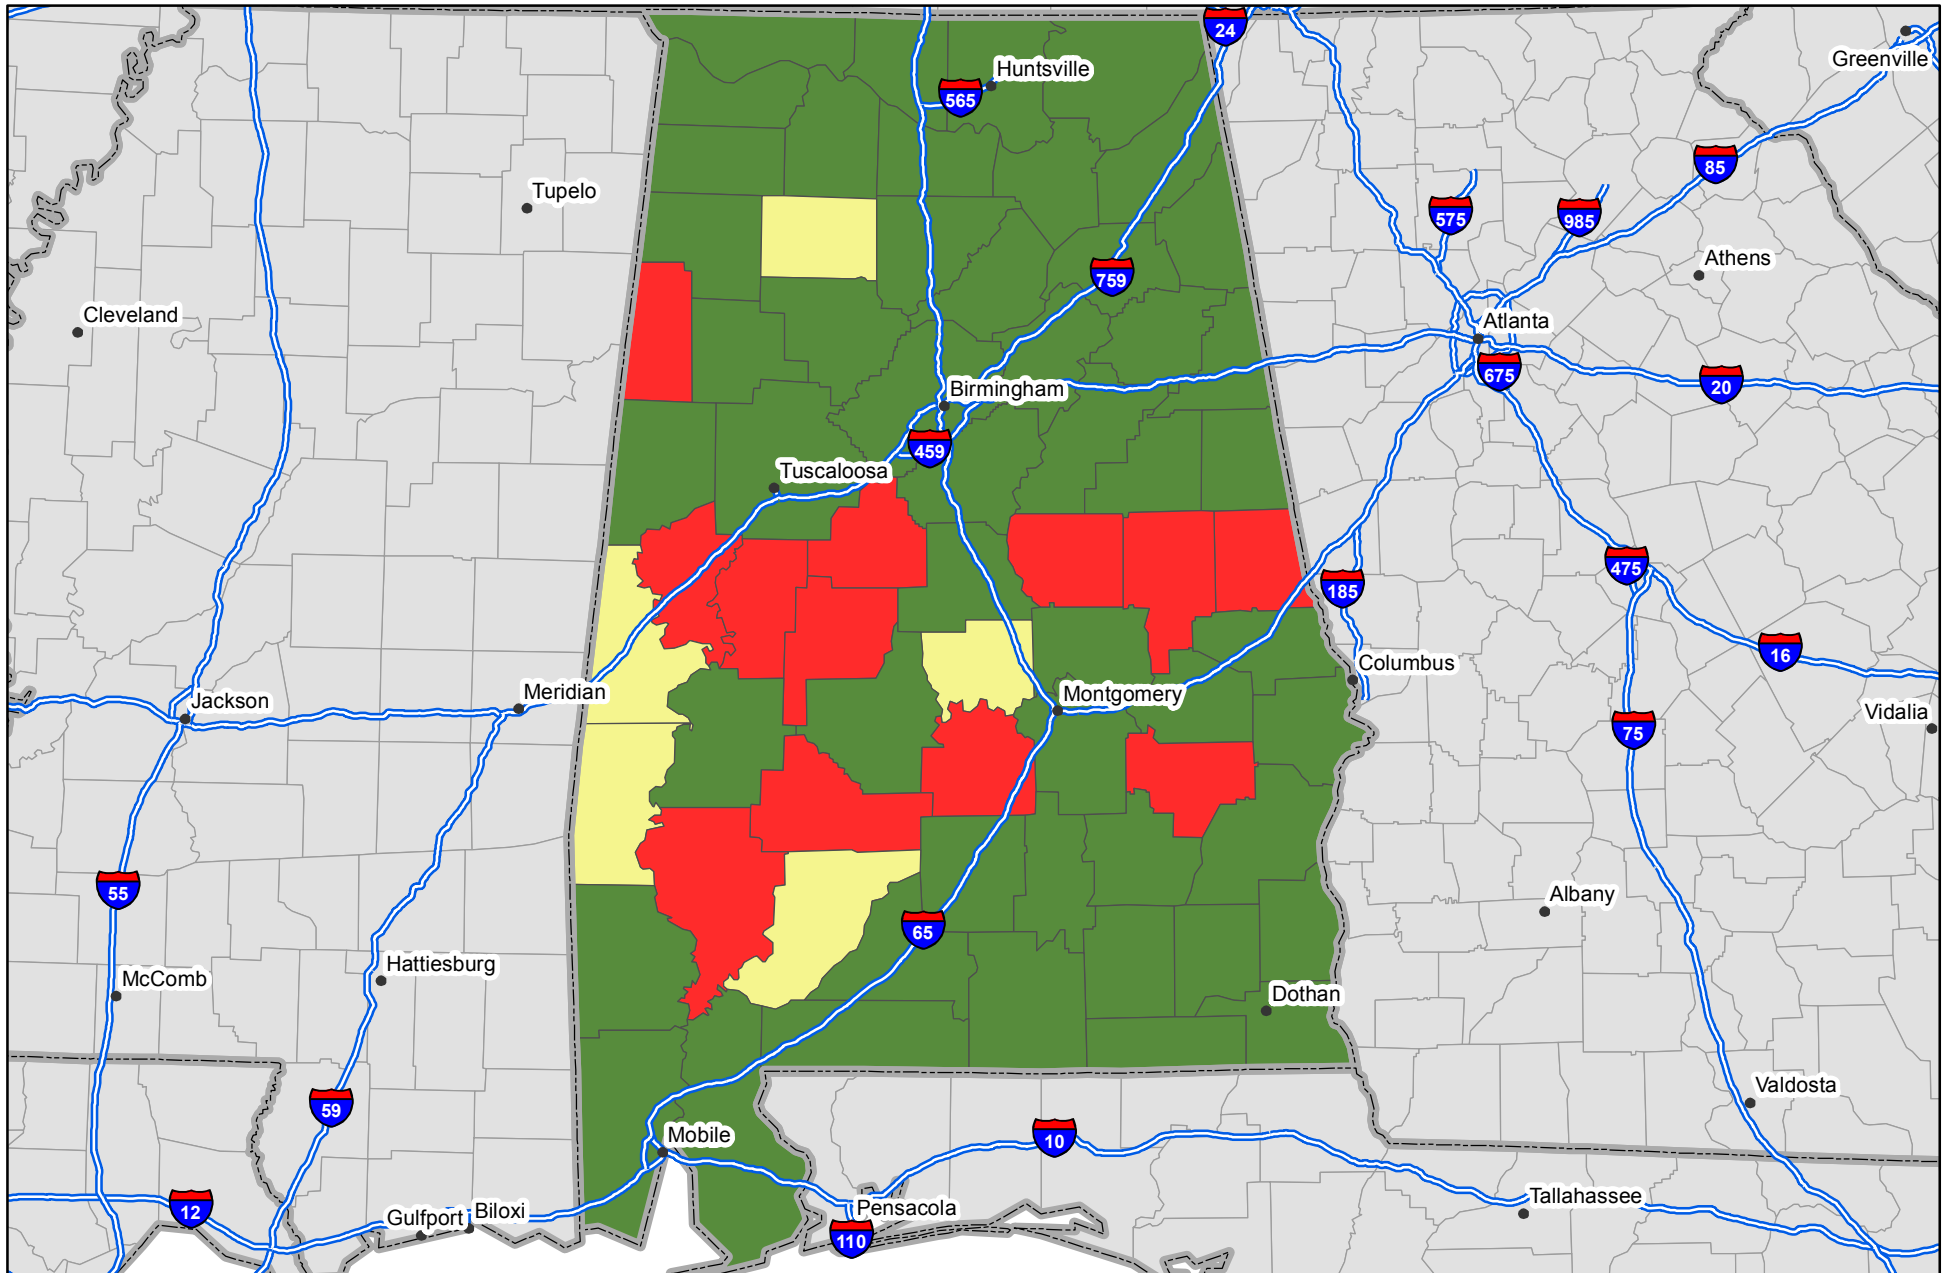

# K Nutrient Balance Map

Nutrient inputs for 2007  
Nutrient removal average of 2006 - 2008  
Source: IPNI and PAQ - NuGIS Project

Alabama