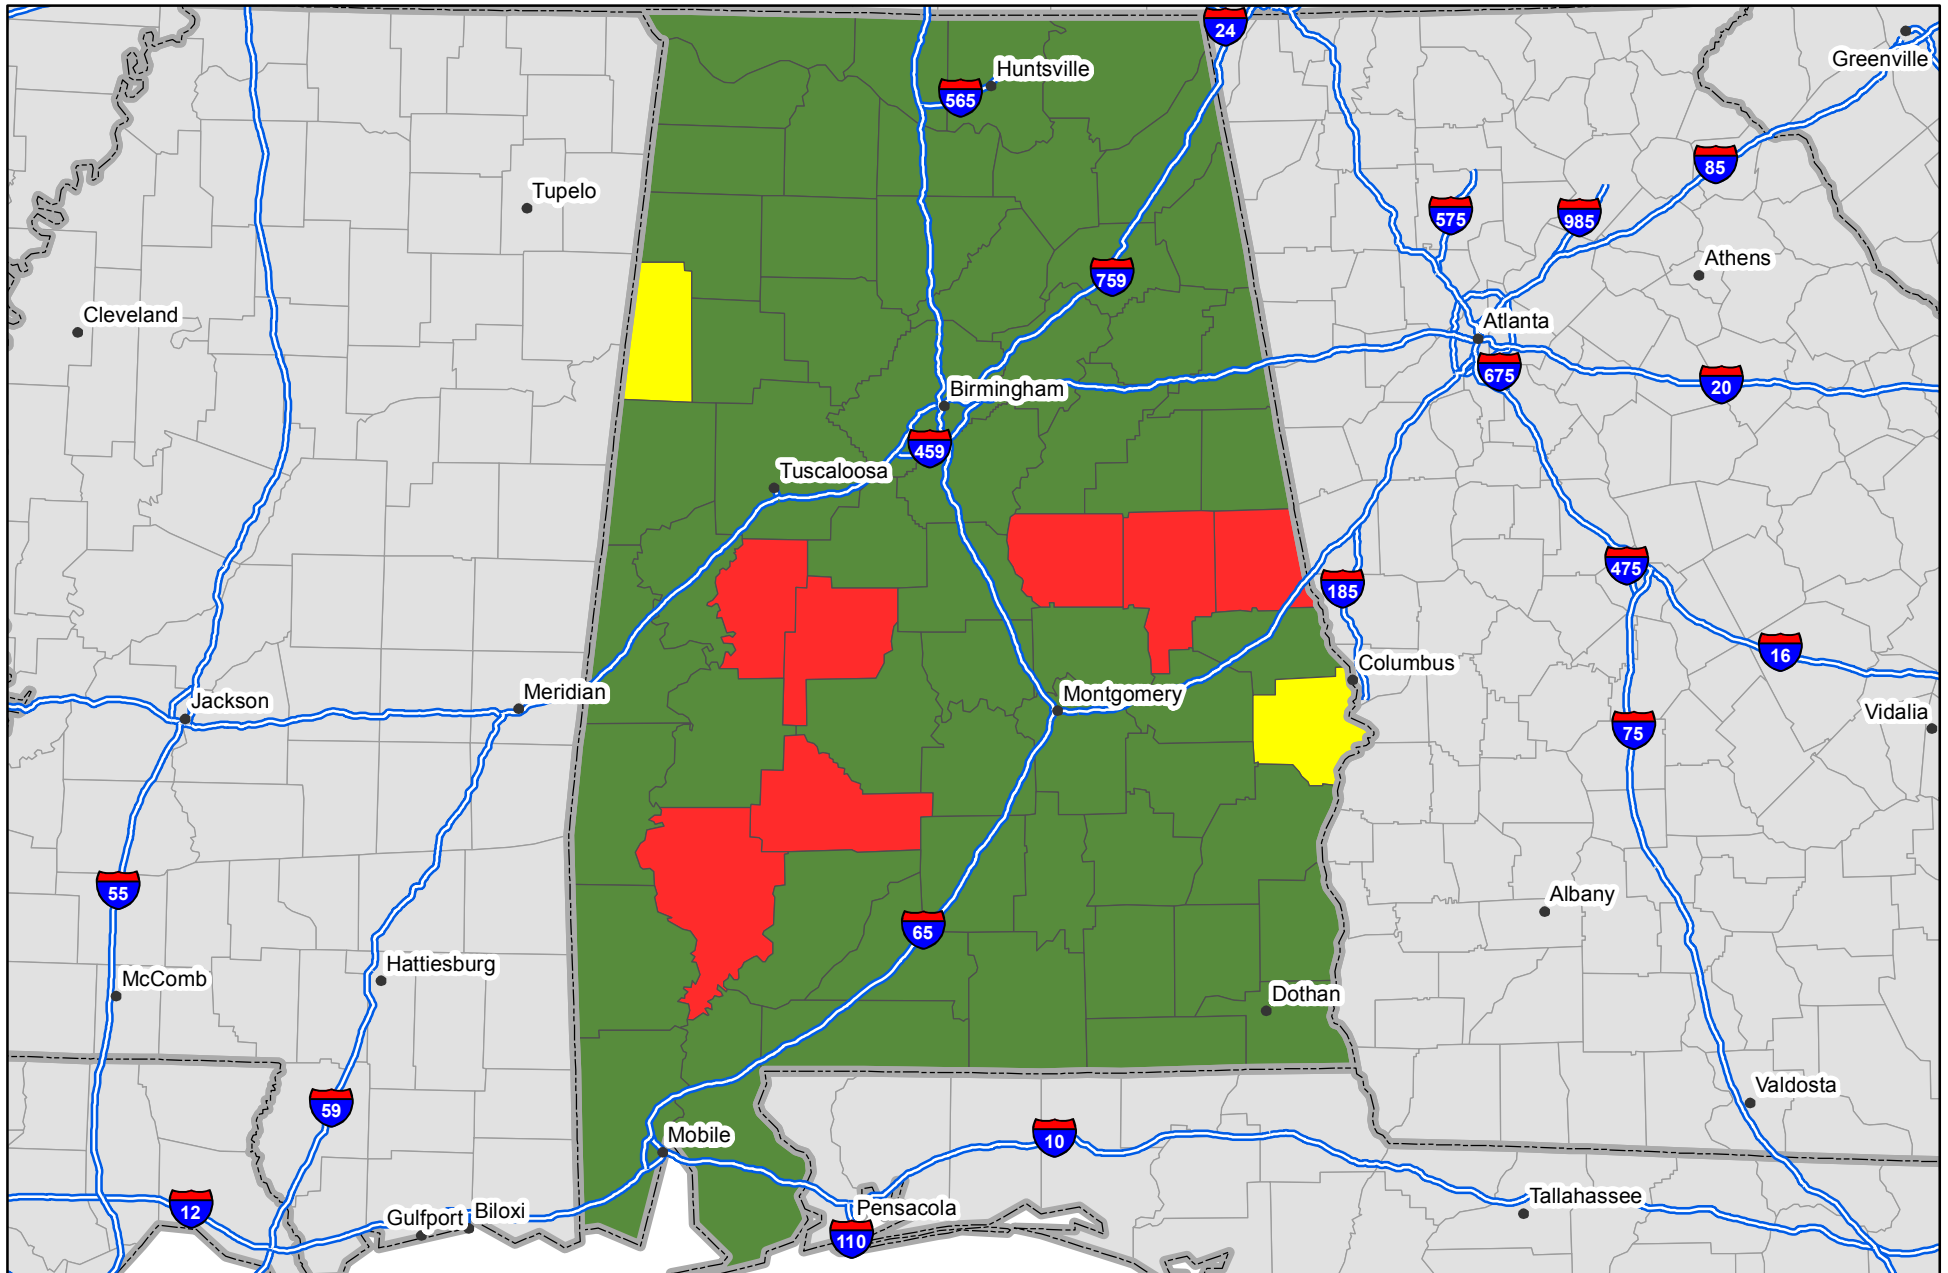

P Nutrient Balance Map

Nutrient inputs for 2007
 Nutrient removal average of 2006 - 2008
 Source: IPNI and PAQ - NuGIS Project

Alabama

- Removal less than nutrient replacement
- Removal approx. equal to replacement
- Removal exceeds nutrient replacement