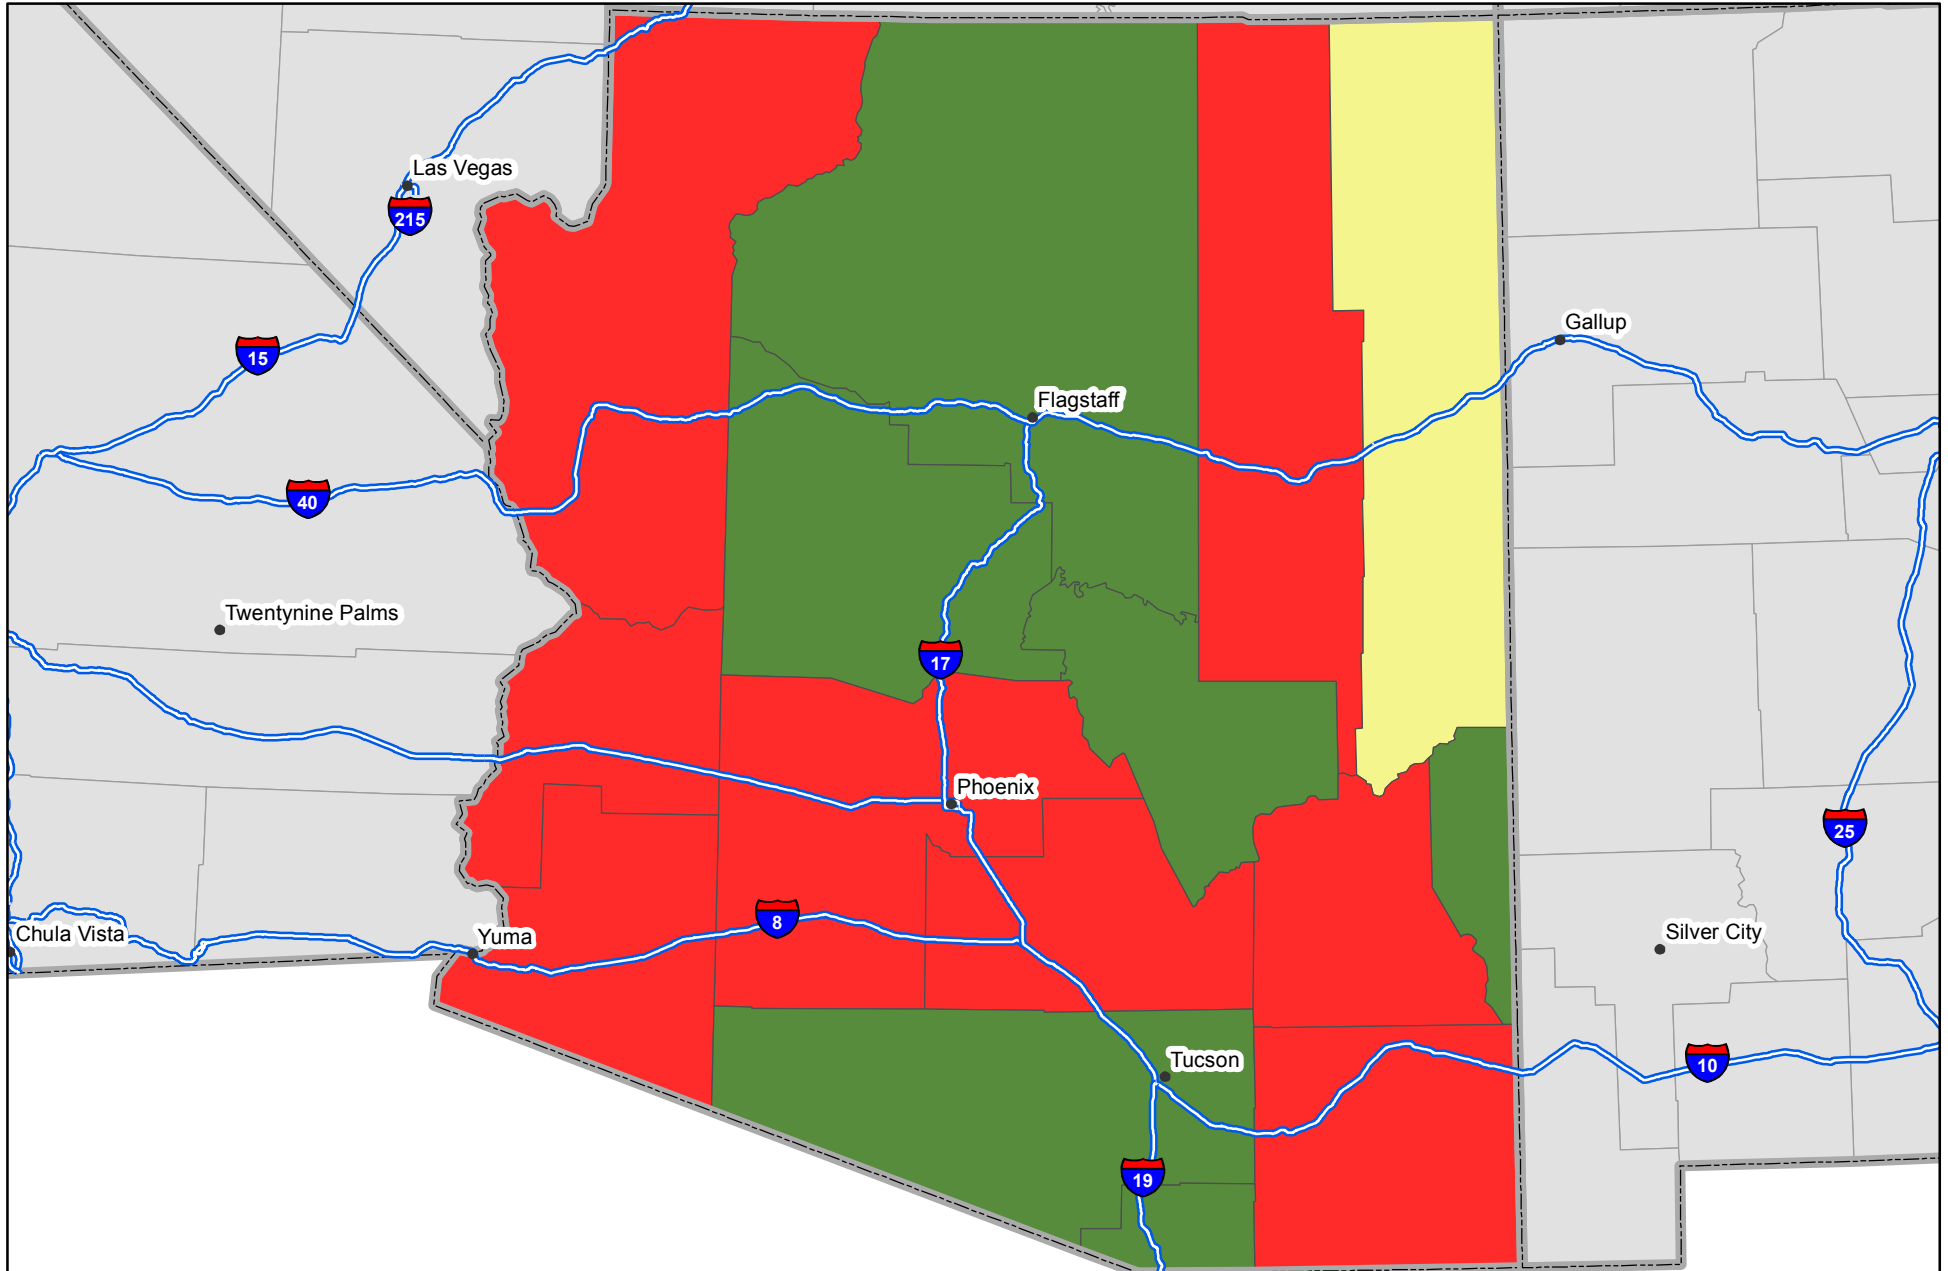

K Nutrient Balance Map

Nutrient inputs for 2007
Nutrient removal average of 2006 - 2008
Source: IPNI and PAQ - NuGIS Project

Arizona