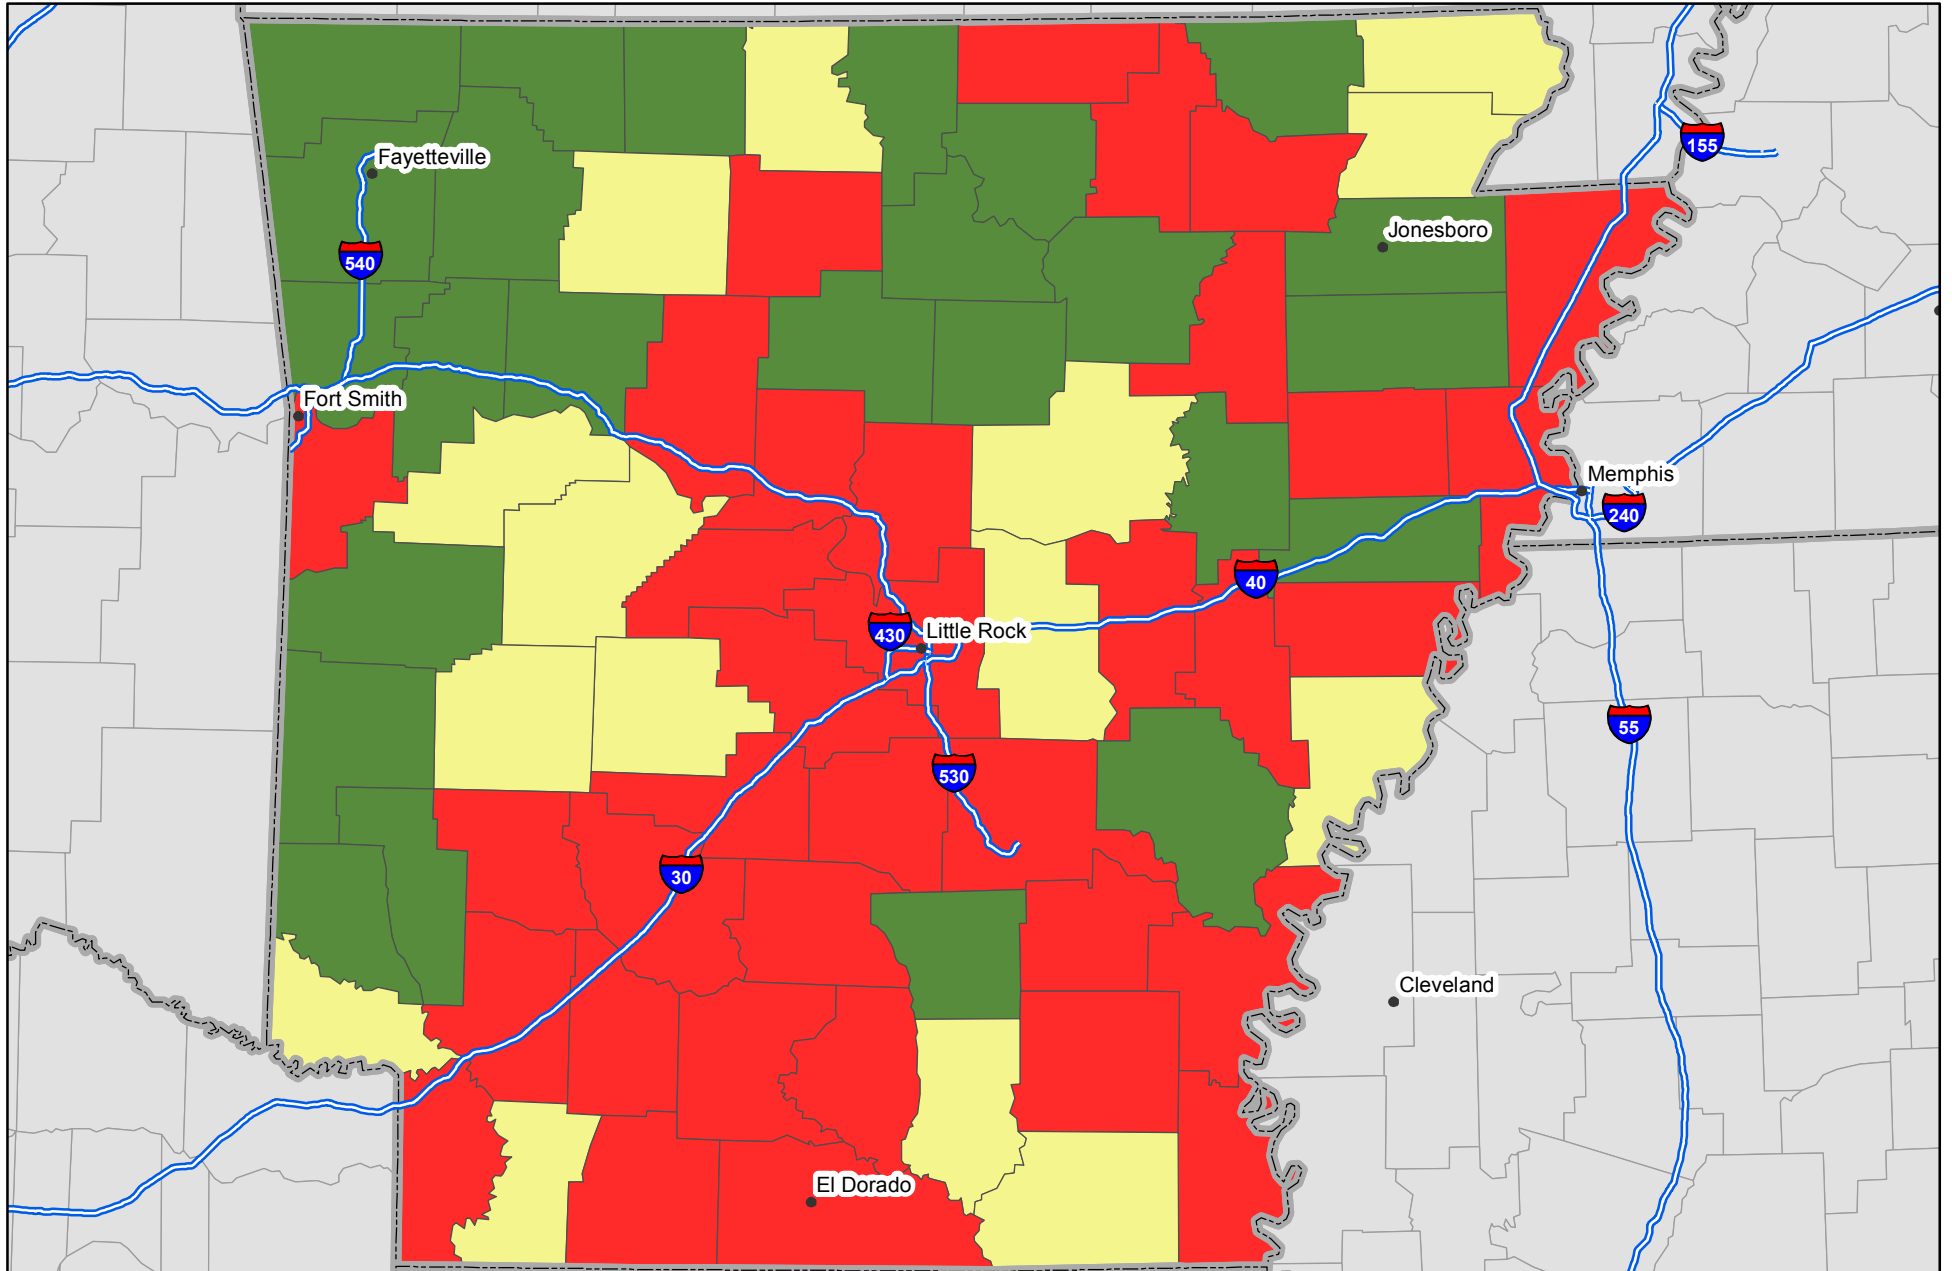

K Nutrient Balance Map

Nutrient inputs for 2007
Nutrient removal average of 2006 - 2008
Source: IPNI and PAQ - NuGIS Project

Arkansas