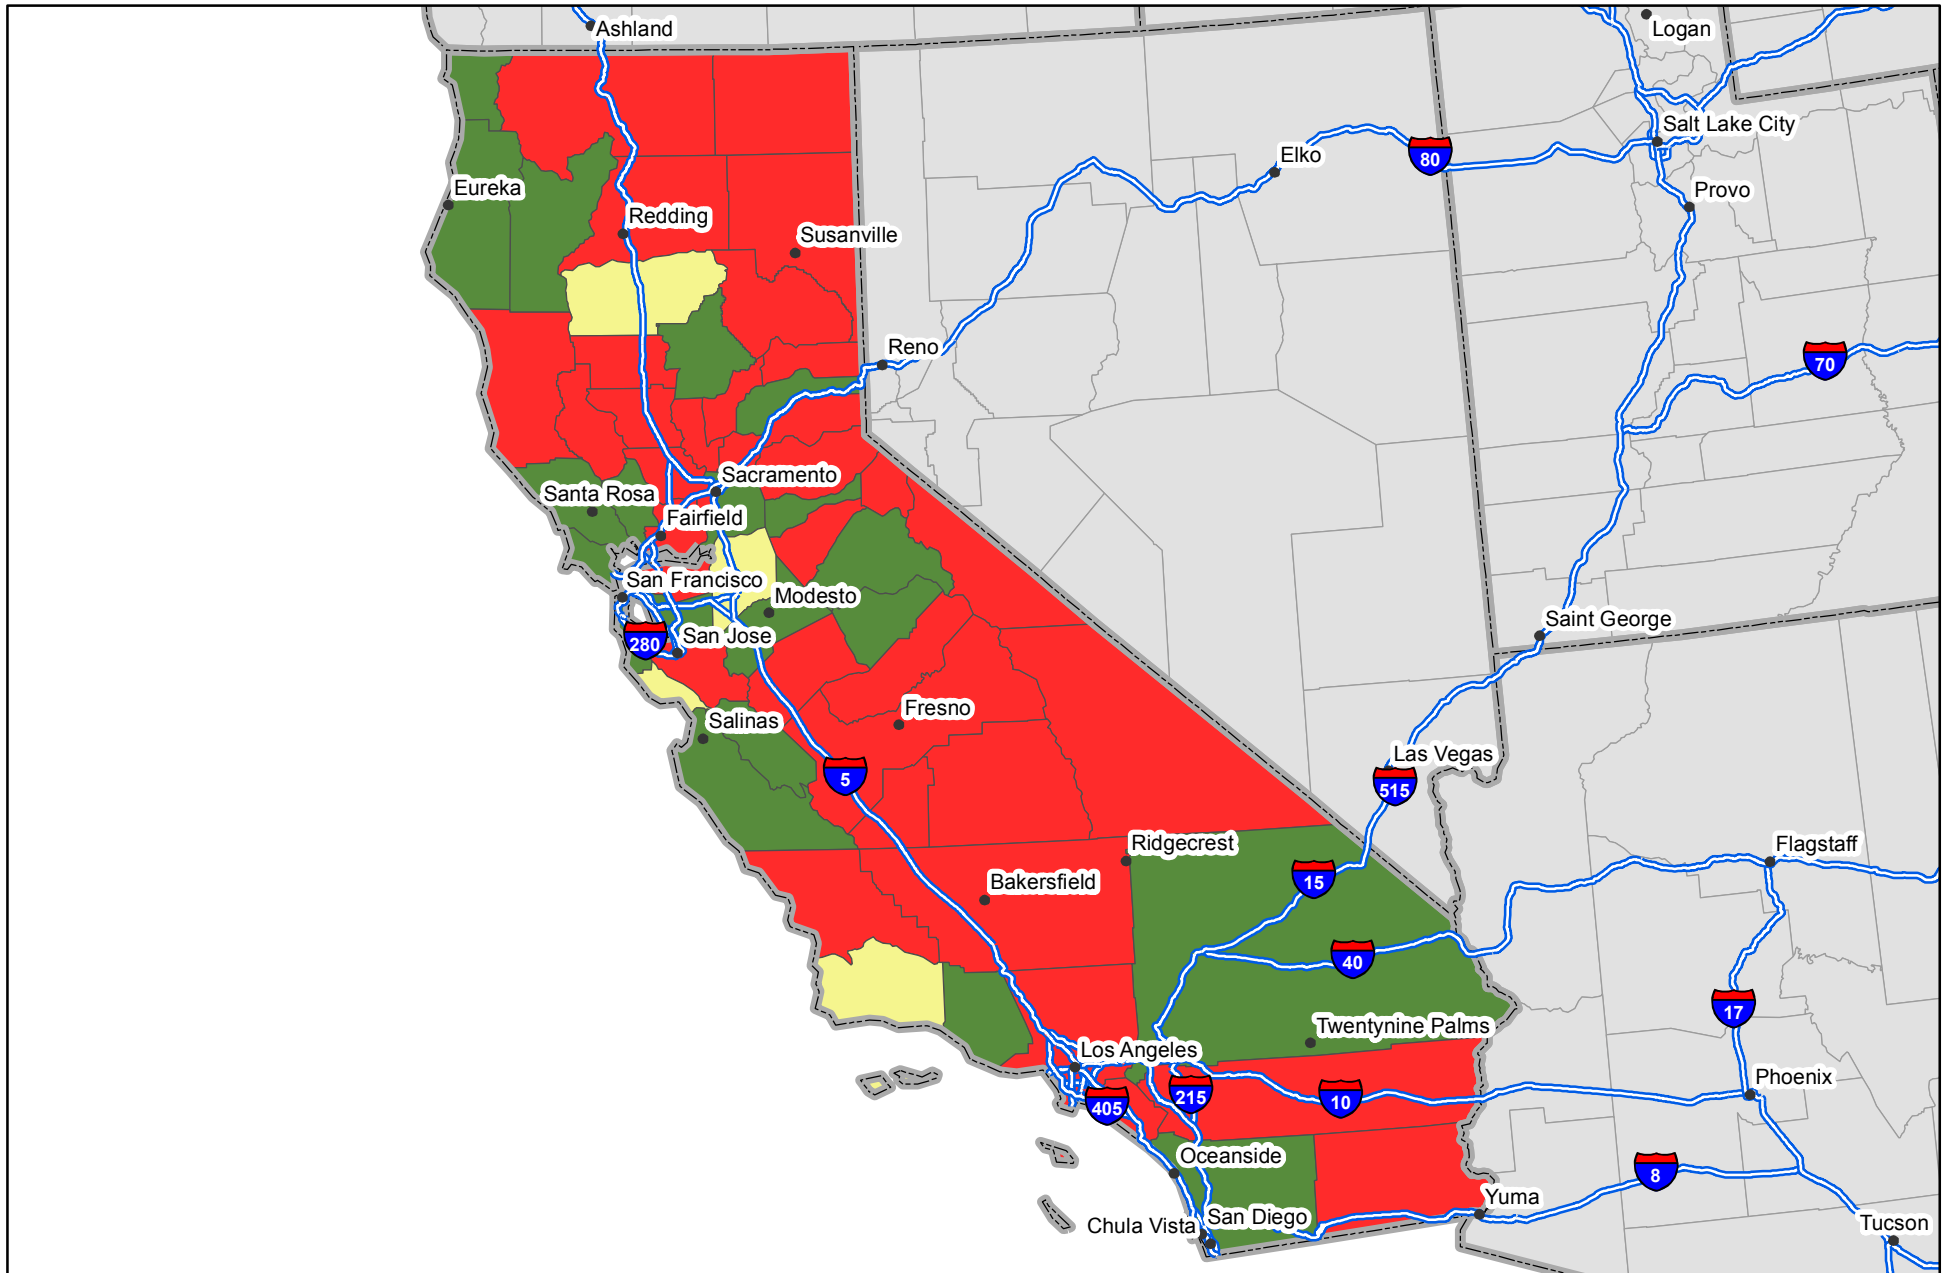

# K Nutrient Balance Map

Nutrient inputs for 2007  
Nutrient removal average of 2006 - 2008  
Source: IPNI and PAQ - NuGIS Project

California