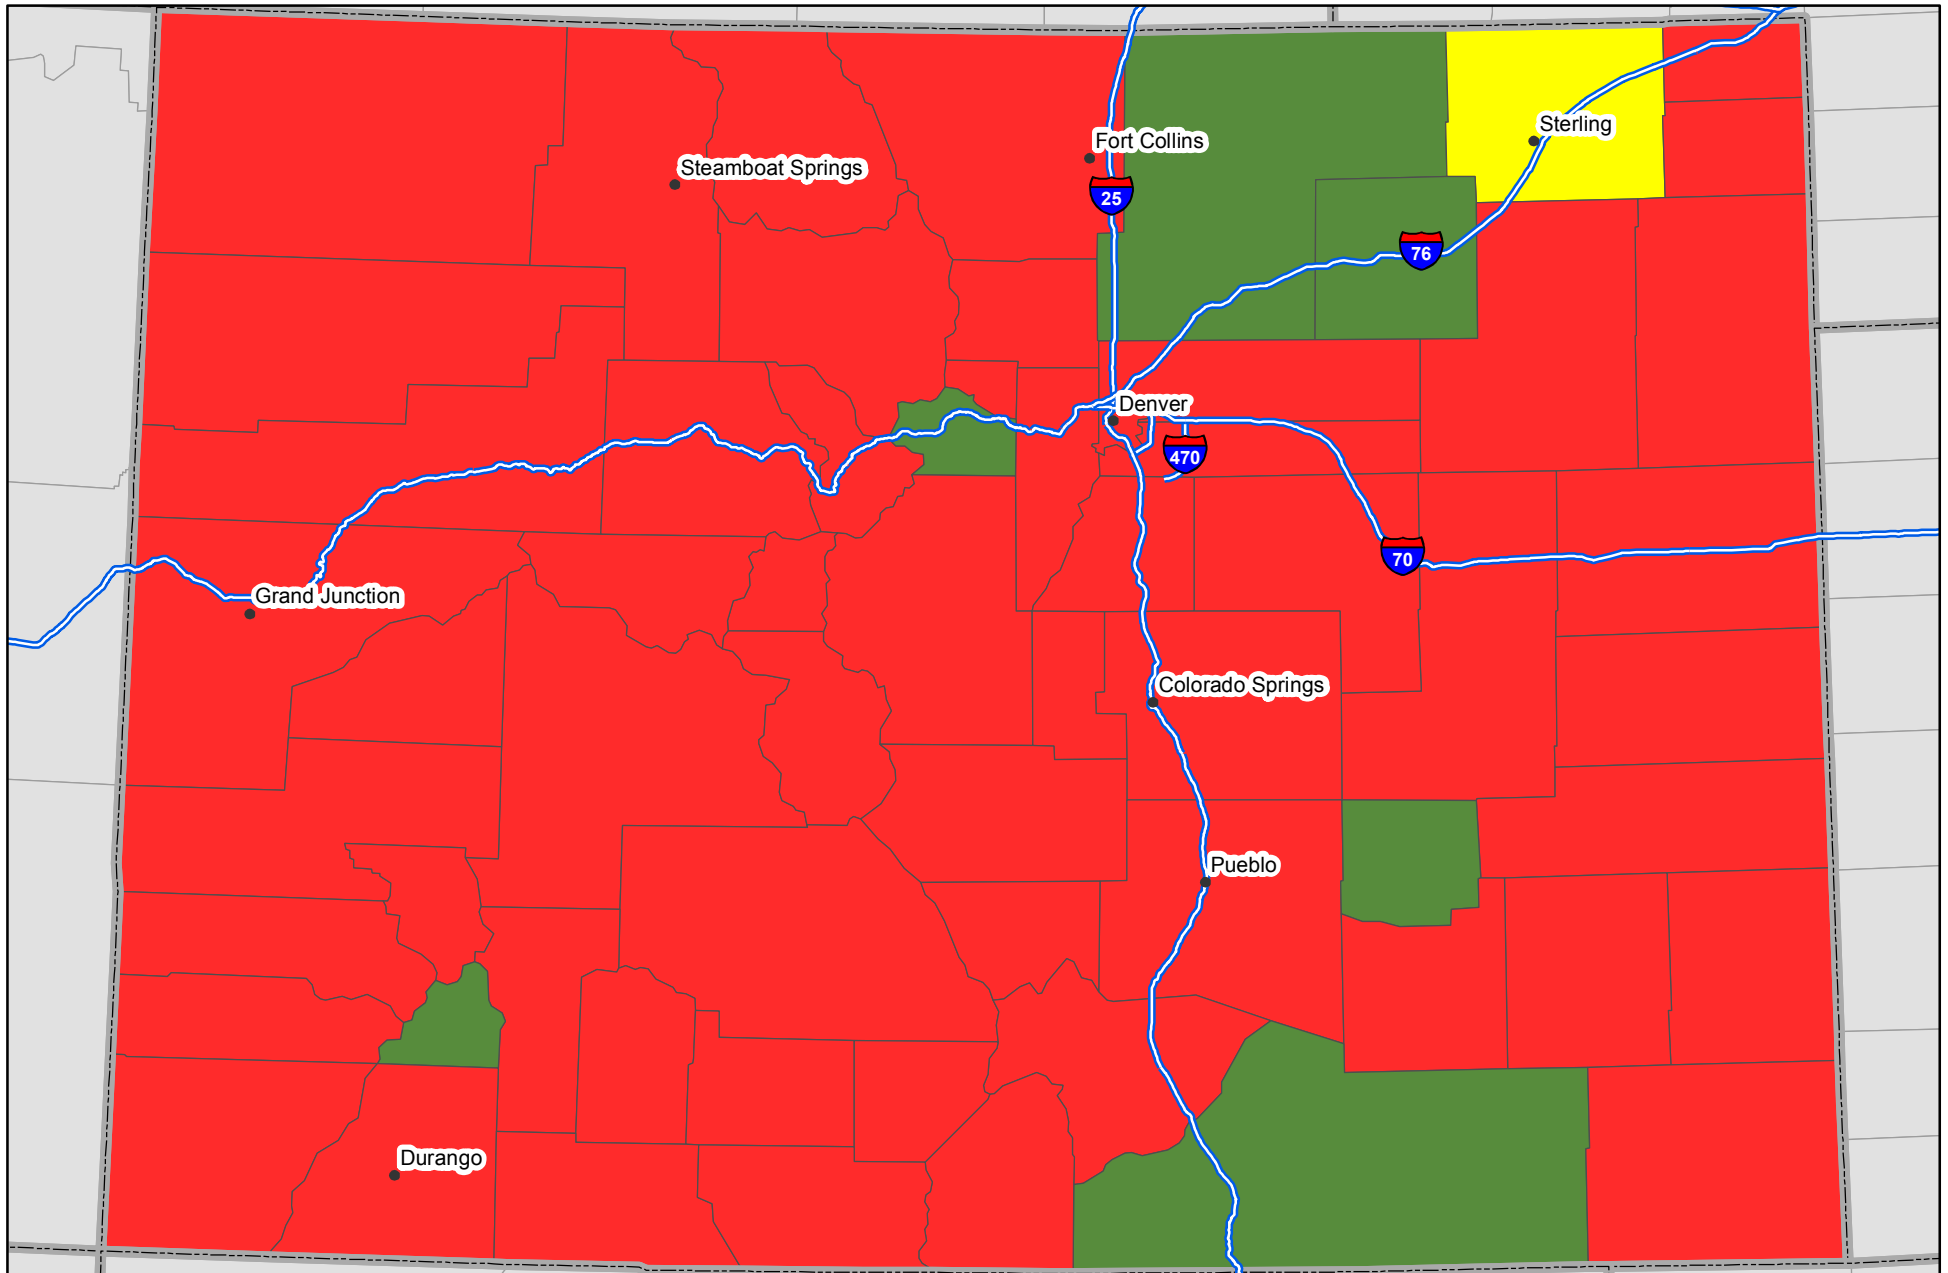

P Nutrient Balance Map

Nutrient inputs for 2007
Nutrient removal average of 2006 - 2008
Source: IPNI and PAQ - NuGIS Project

Colorado

-  Removal less than nutrient replacement
-  Removal approx. equal to replacement
-  Removal exceeds nutrient replacement