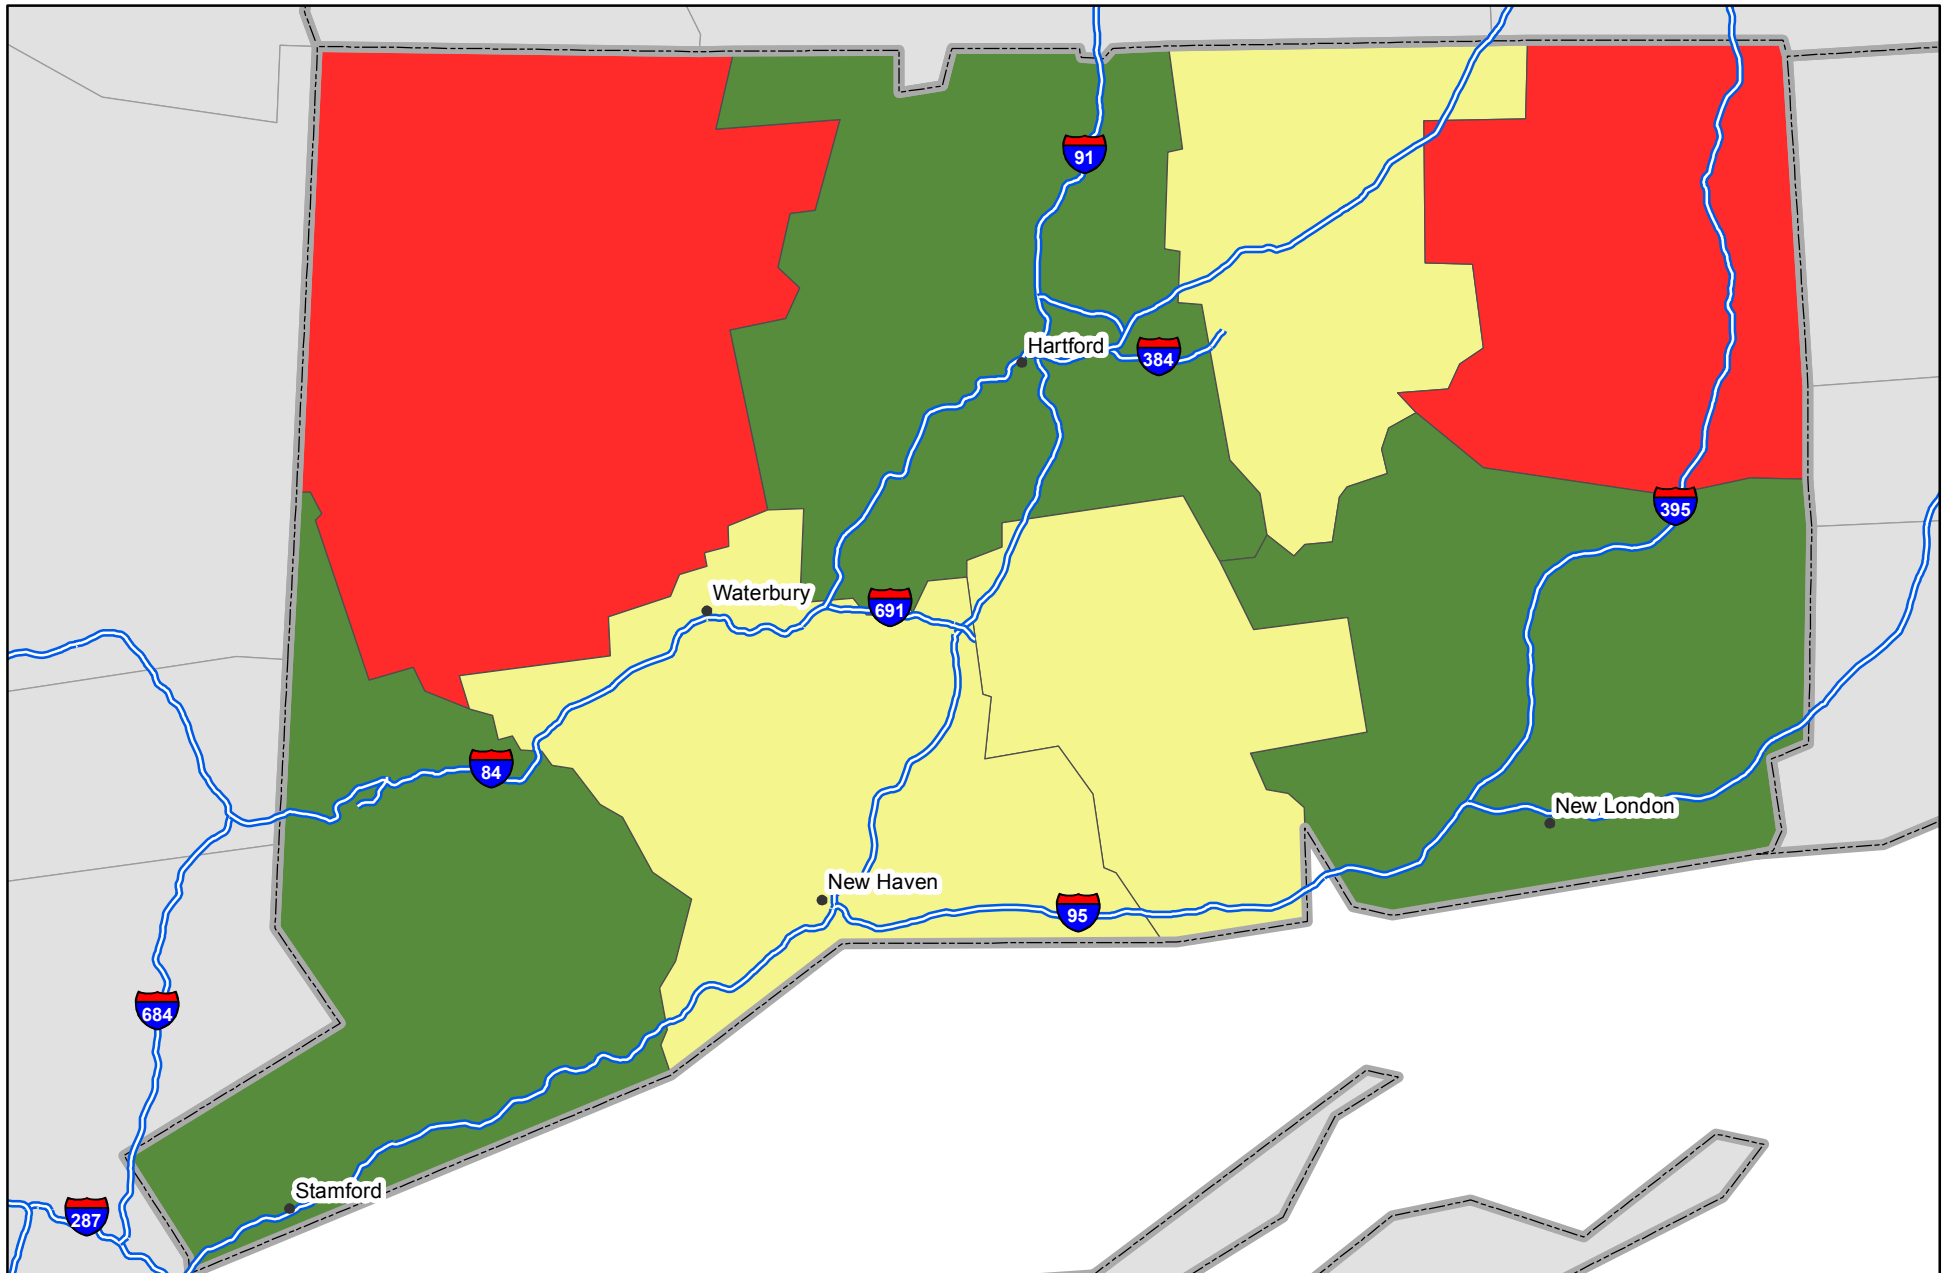

K Nutrient Balance Map

Nutrient inputs for 2007
Nutrient removal average of 2006 - 2008
Source: IPNI and PAQ - NuGIS Project

Connecticut