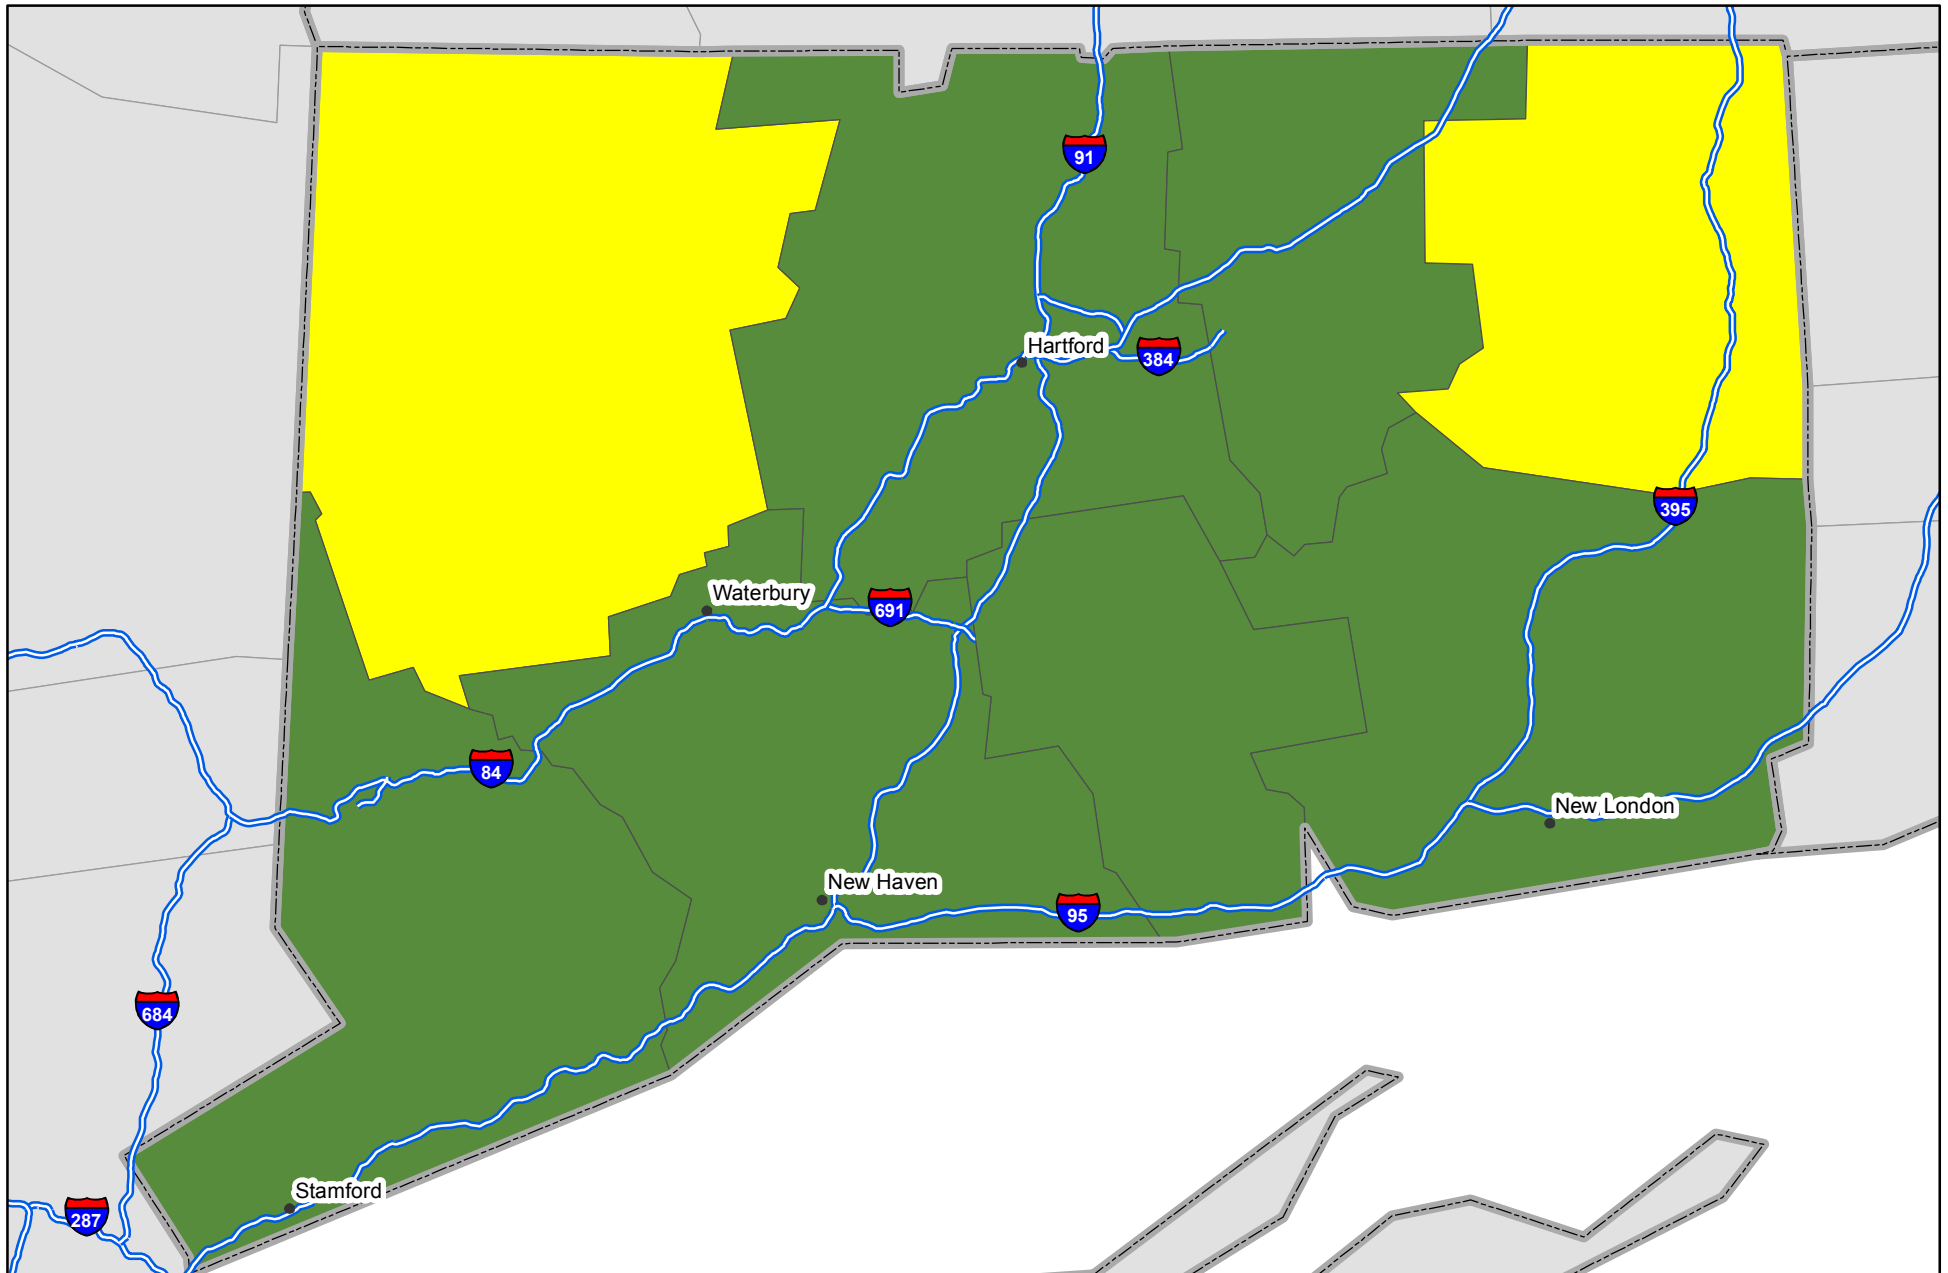

P Nutrient Balance Map

Nutrient inputs for 2007
Nutrient removal average of 2006 - 2008
Source: IPNI and PAQ - NuGIS Project

Connecticut

-  Removal less than nutrient replacement
-  Removal approx. equal to replacement
-  Removal exceeds nutrient replacement