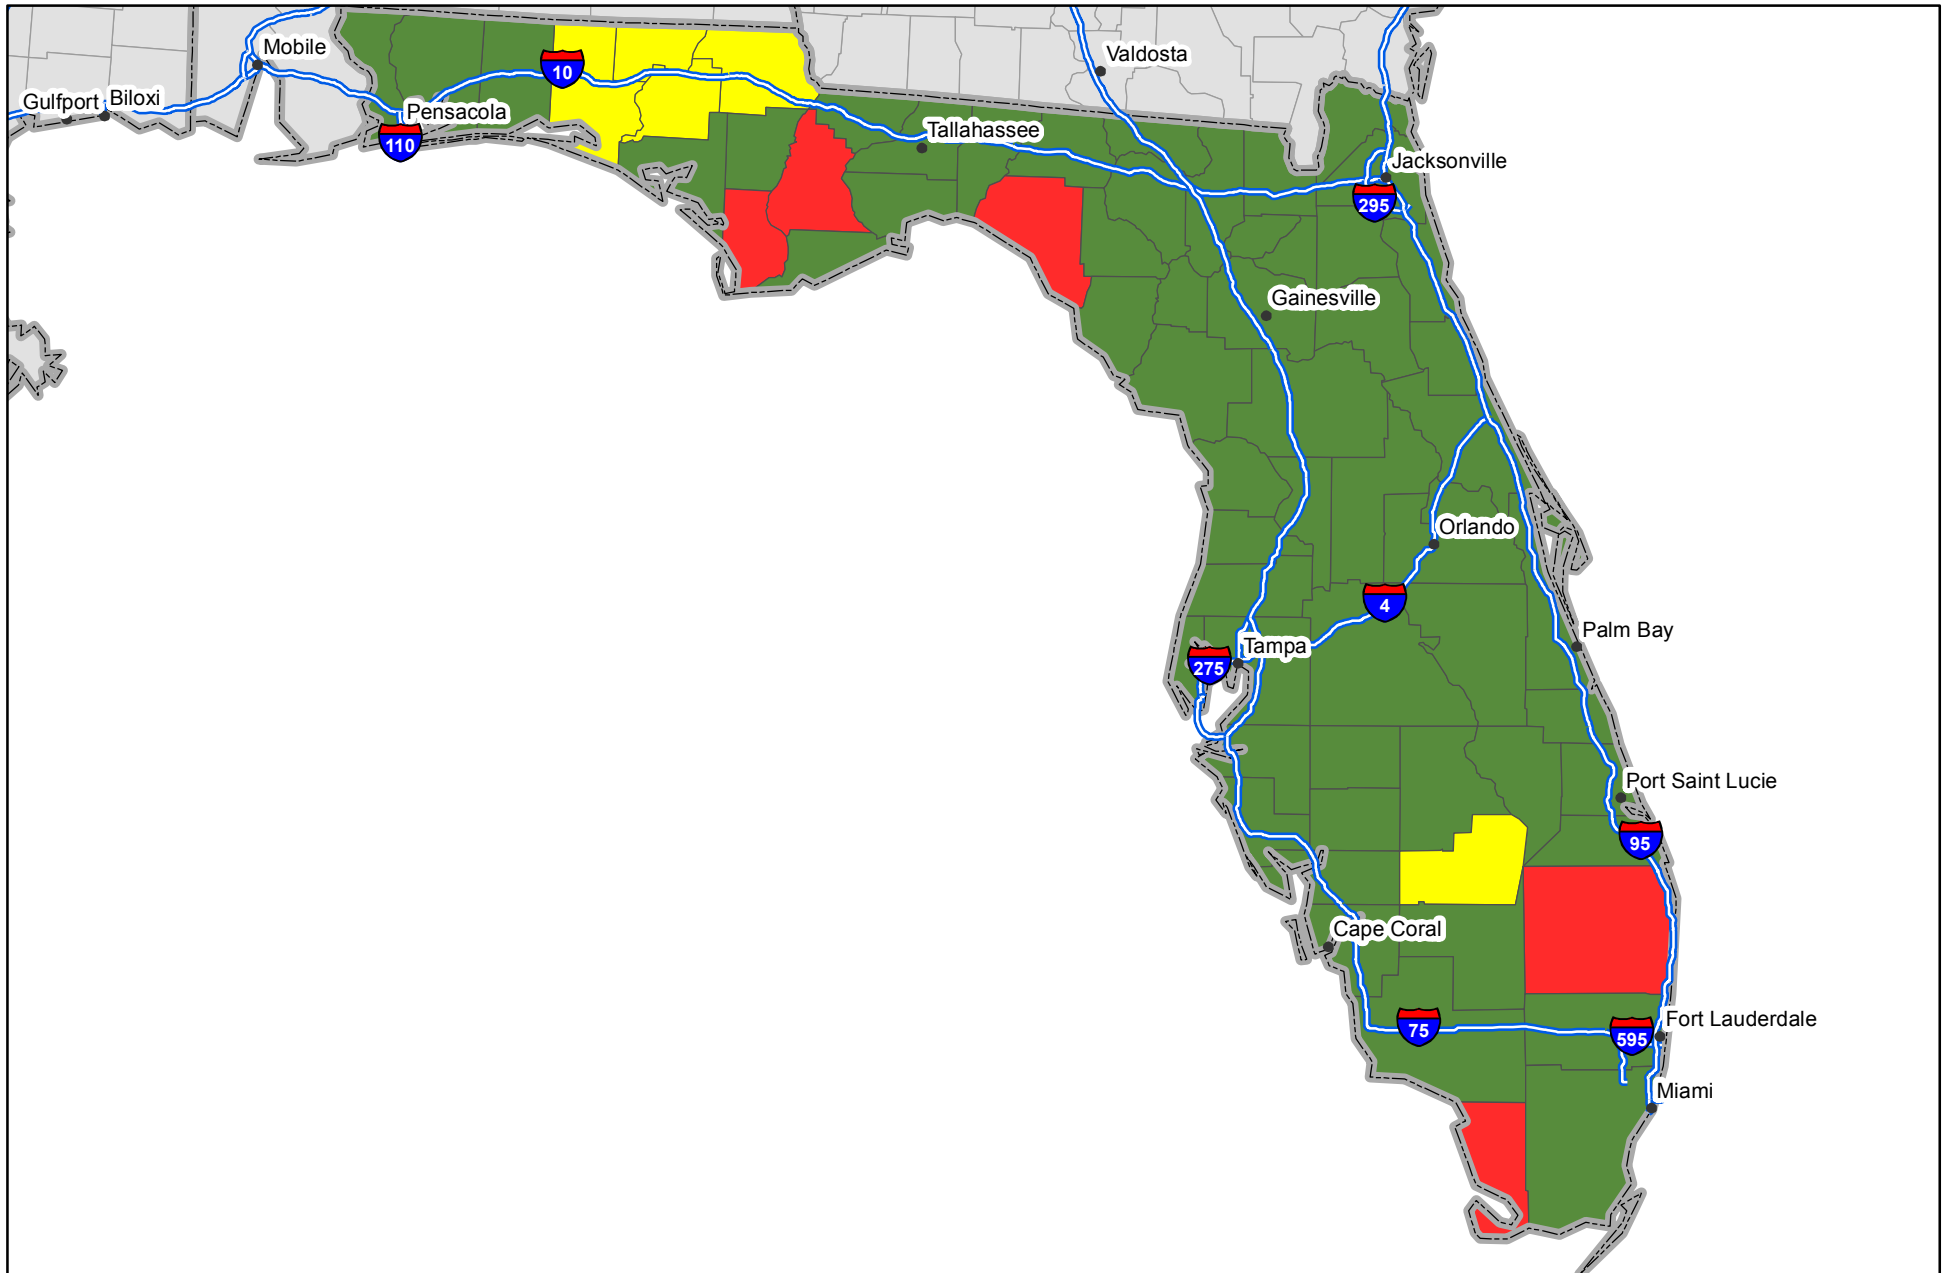

# N Nutrient Balance Map

Nutrient inputs for 2007  
Nutrient removal average of 2006 - 2008  
Source: IPNI and PAQ - NuGIS Project

Florida

- Removal less than nutrient replacement
- Removal approx. equal to replacement
- Removal exceeds nutrient replacement