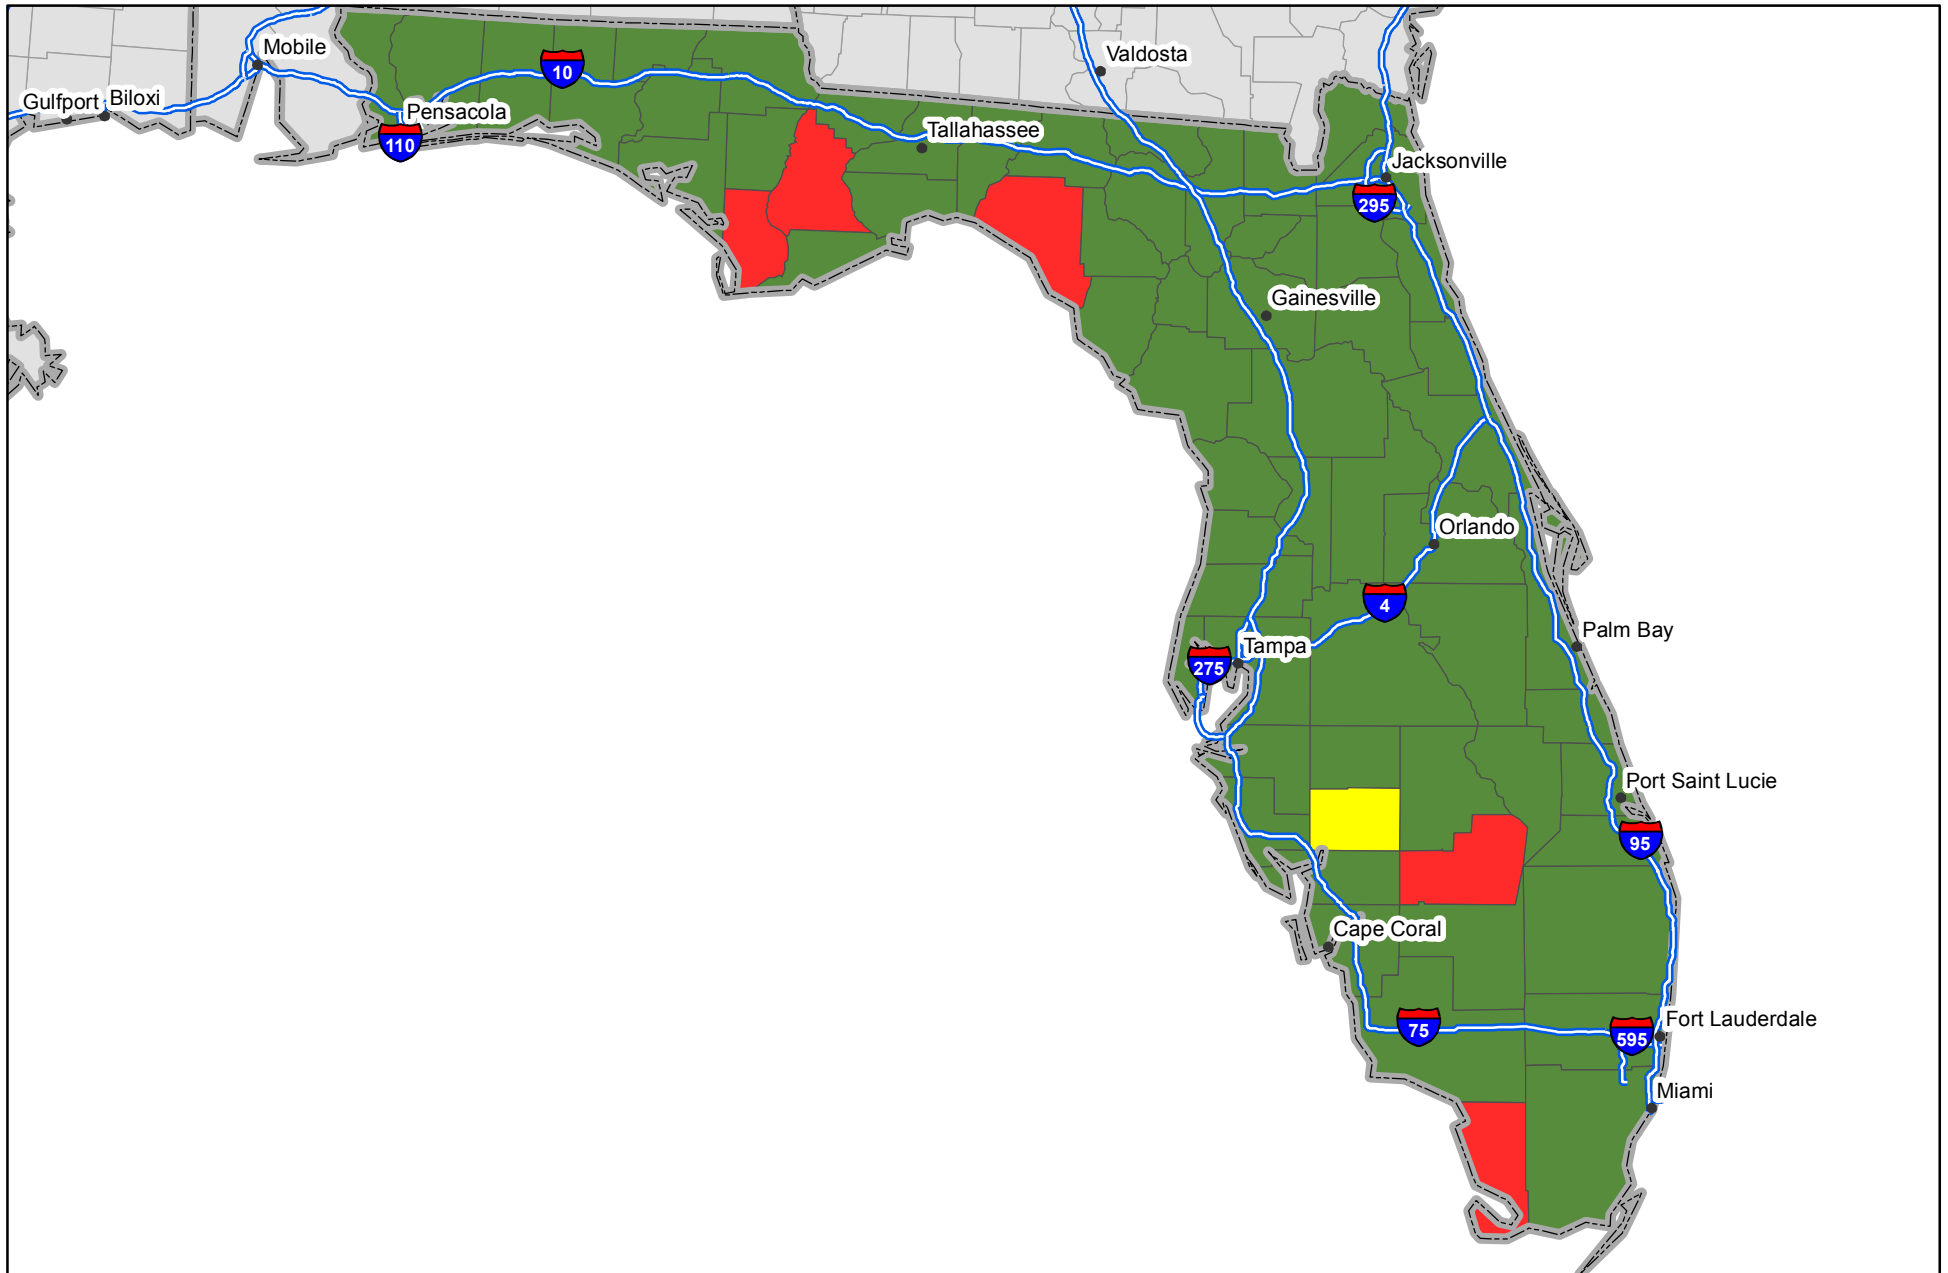

P Nutrient Balance Map

Nutrient inputs for 2007
Nutrient removal average of 2006 - 2008
Source: IPNI and PAQ - NuGIS Project

Florida

- Removal less than nutrient replacement
- Removal approx. equal to replacement
- Removal exceeds nutrient replacement