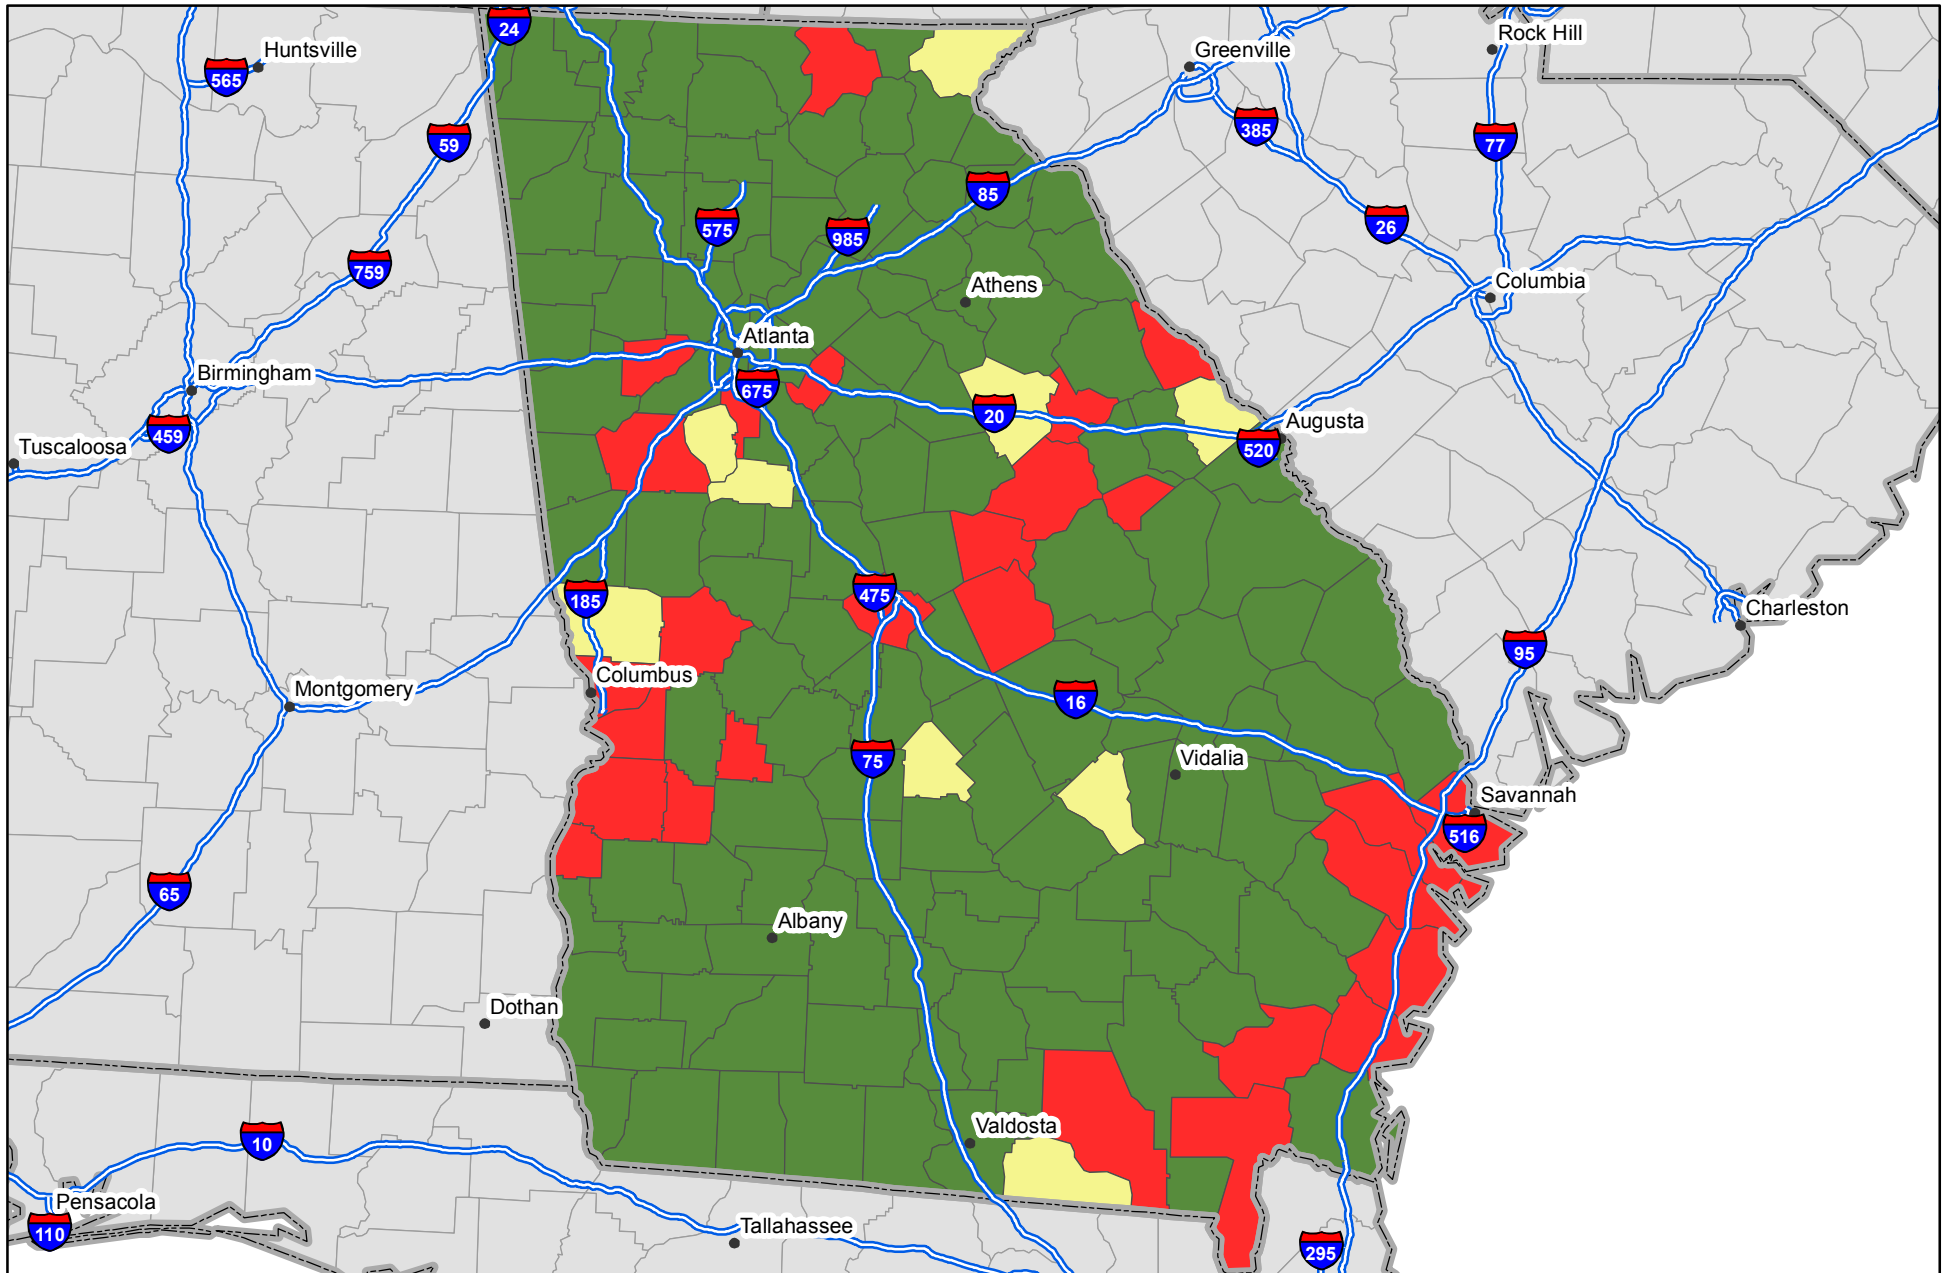

K Nutrient Balance Map

Nutrient inputs for 2007
Nutrient removal average of 2006 - 2008
Source: IPNI and PAQ - NuGIS Project

Georgia