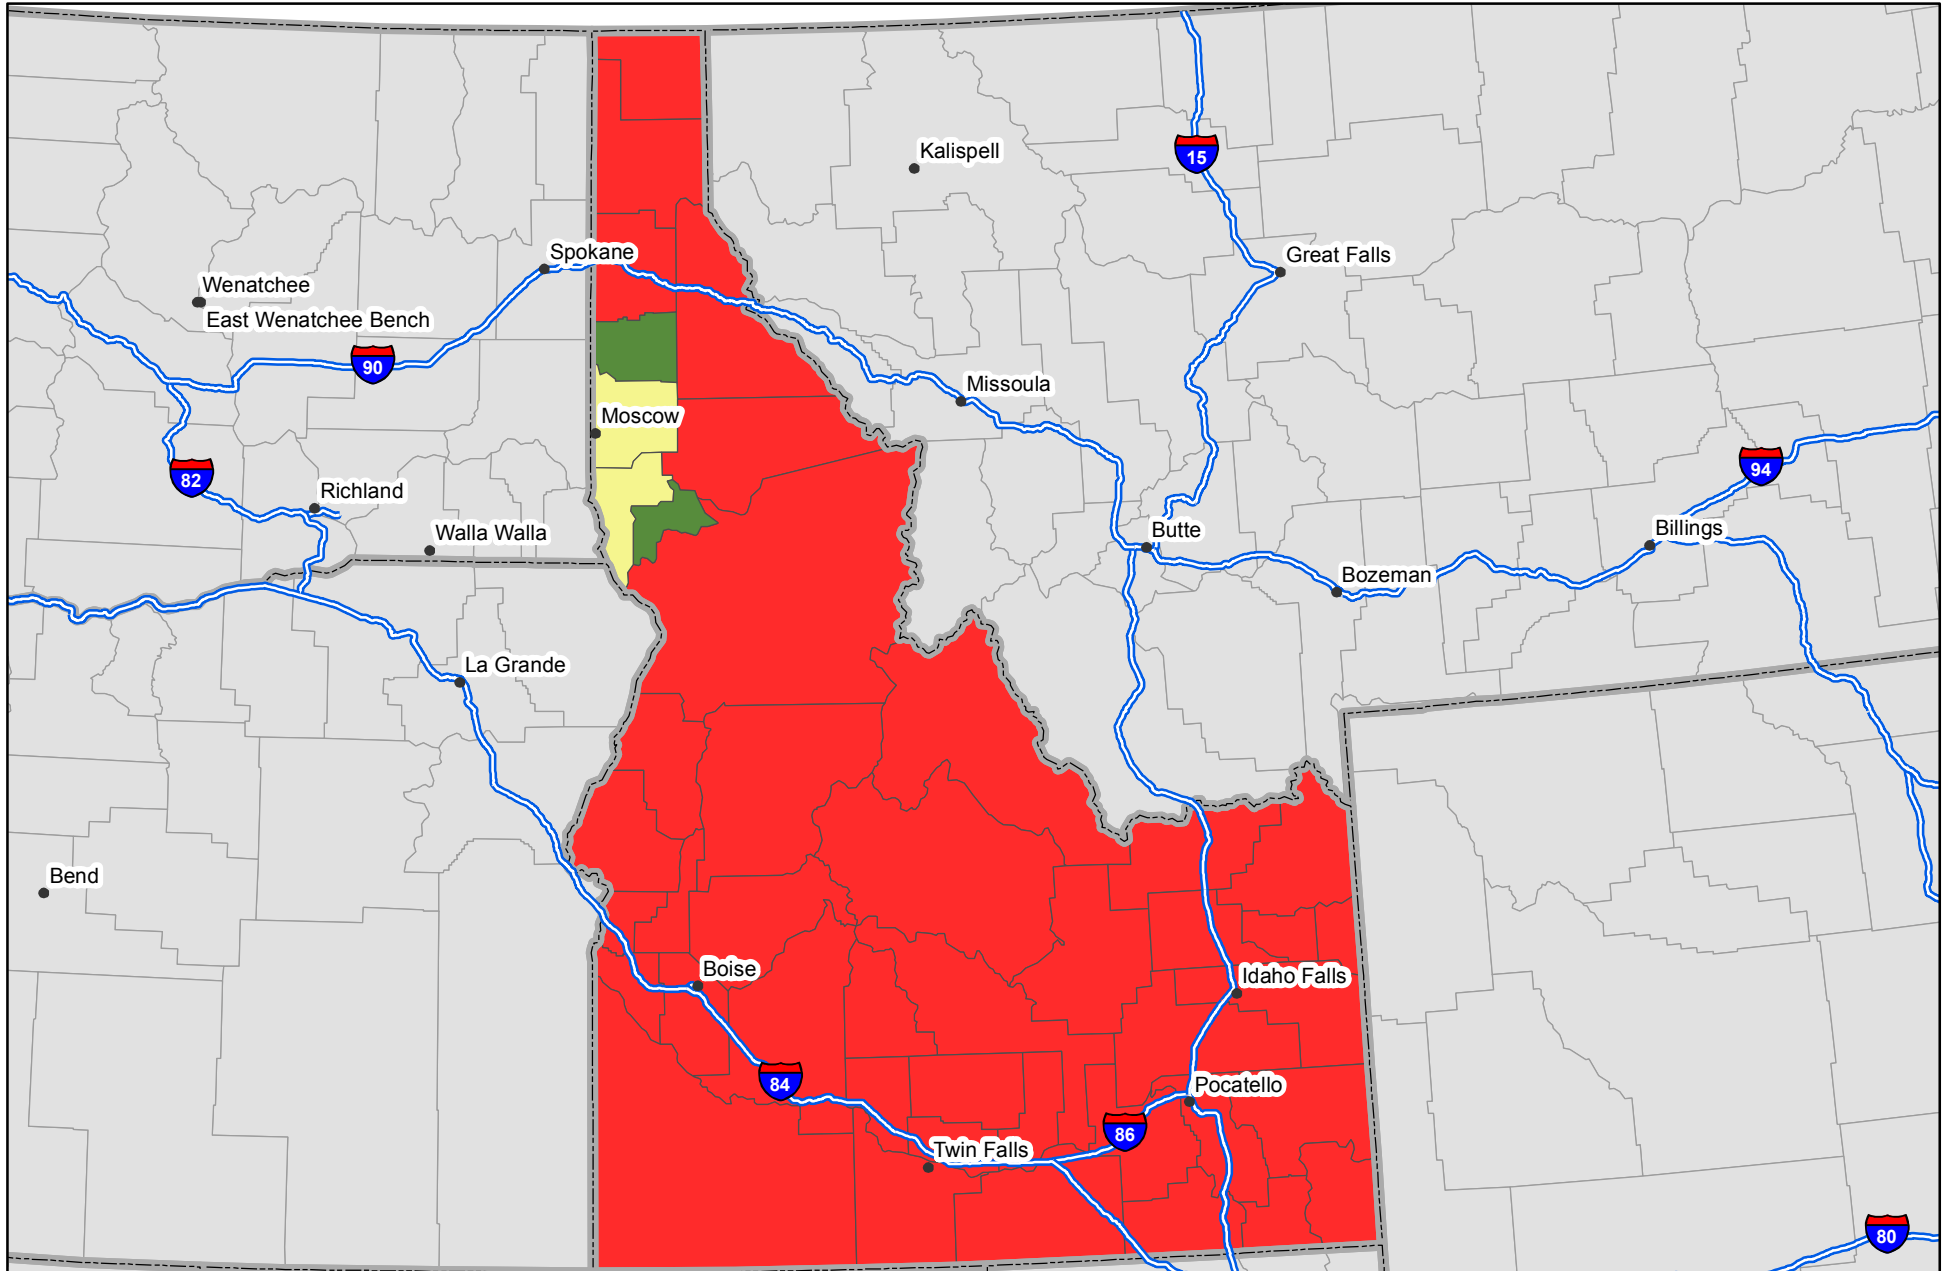

K Nutrient Balance Map

Nutrient inputs for 2007
Nutrient removal average of 2006 - 2008
Source: IPNI and PAQ - NuGIS Project

Idaho