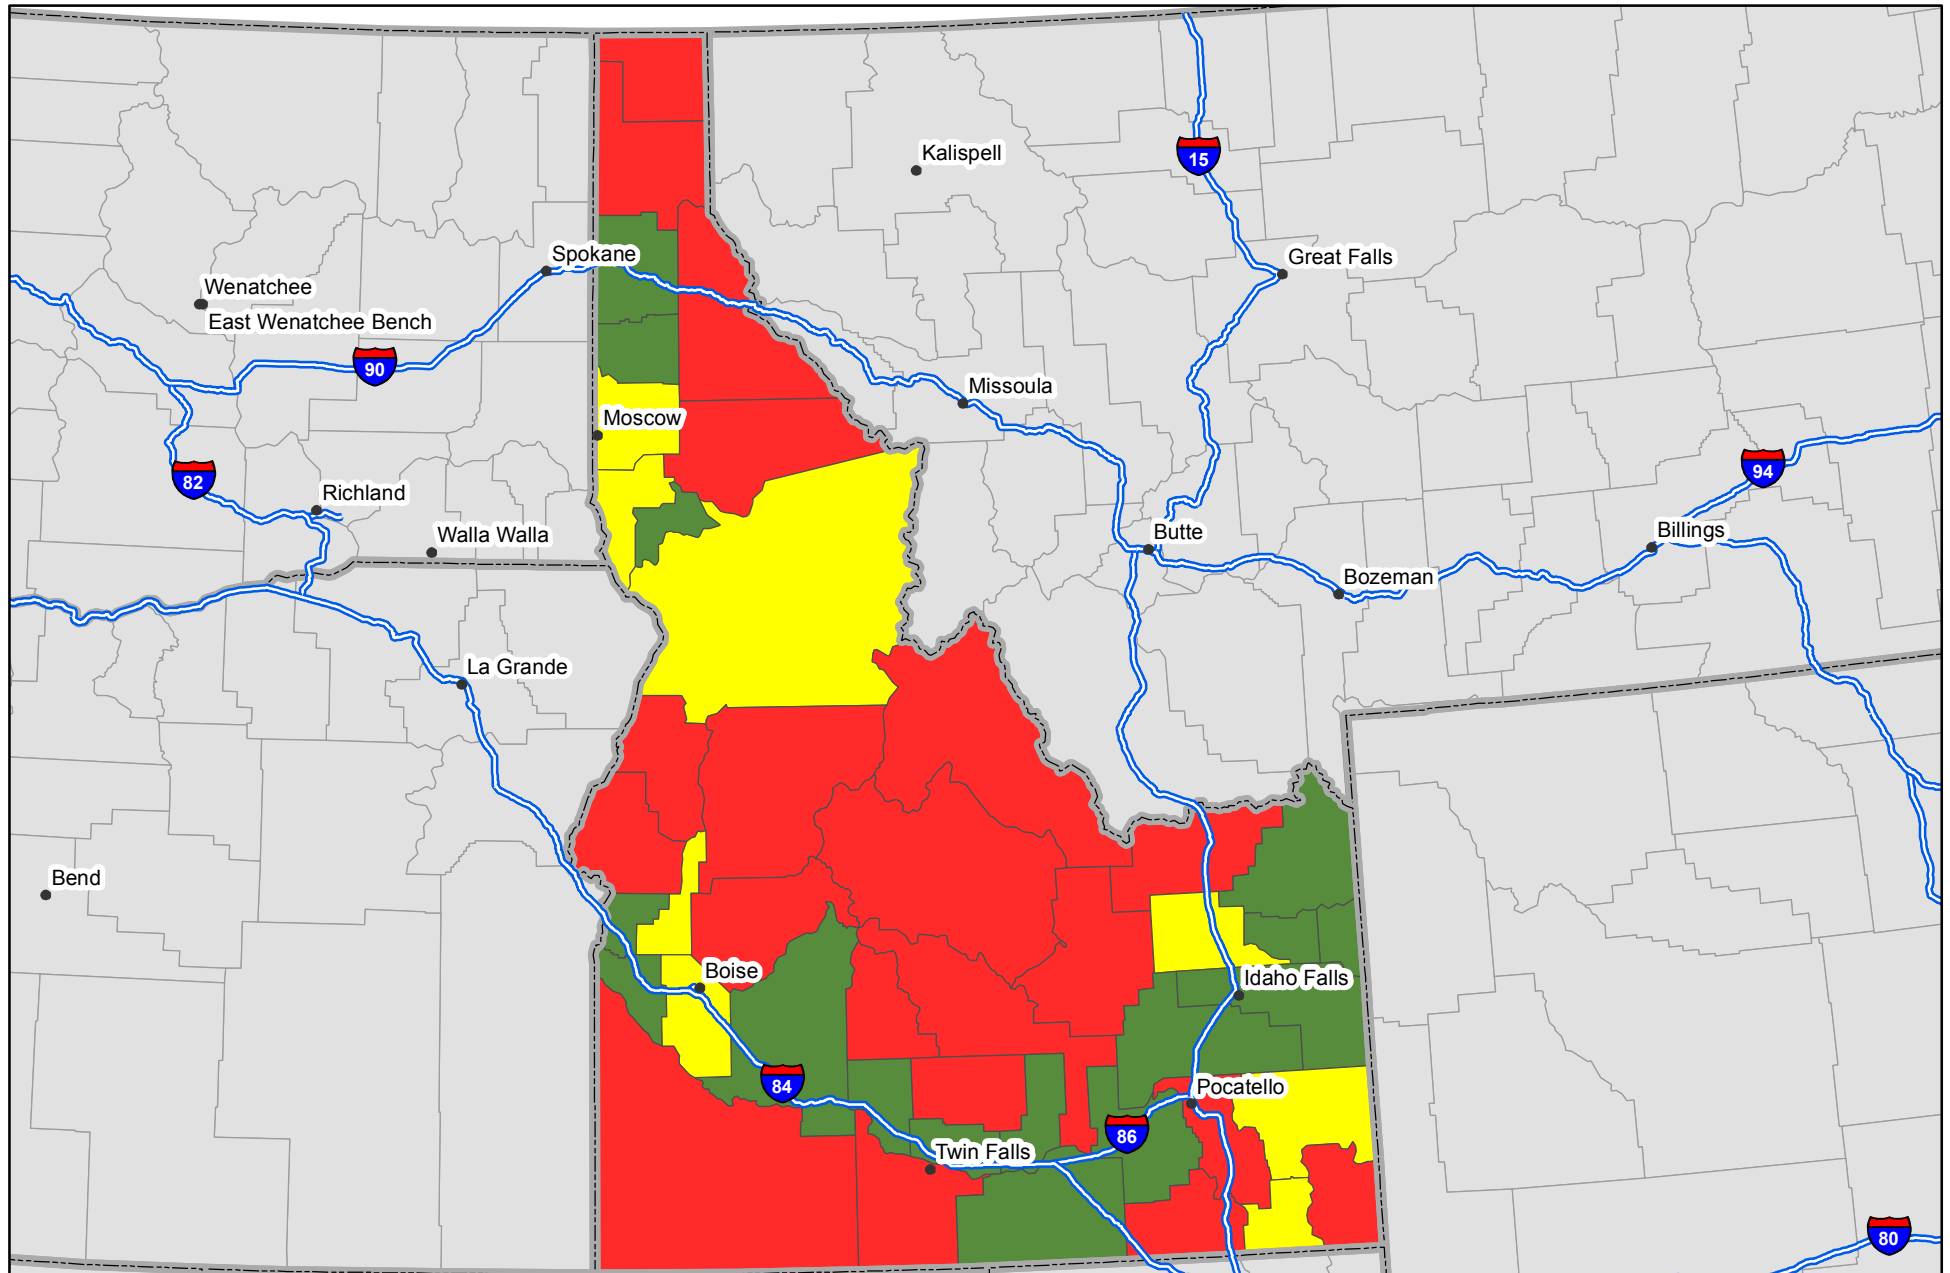

P Nutrient Balance Map

Nutrient inputs for 2007
Nutrient removal average of 2006 - 2008
Source: IPNI and PAQ - NuGIS Project

- Removal less than nutrient replacement
- Removal approx. equal to replacement
- Removal exceeds nutrient replacement