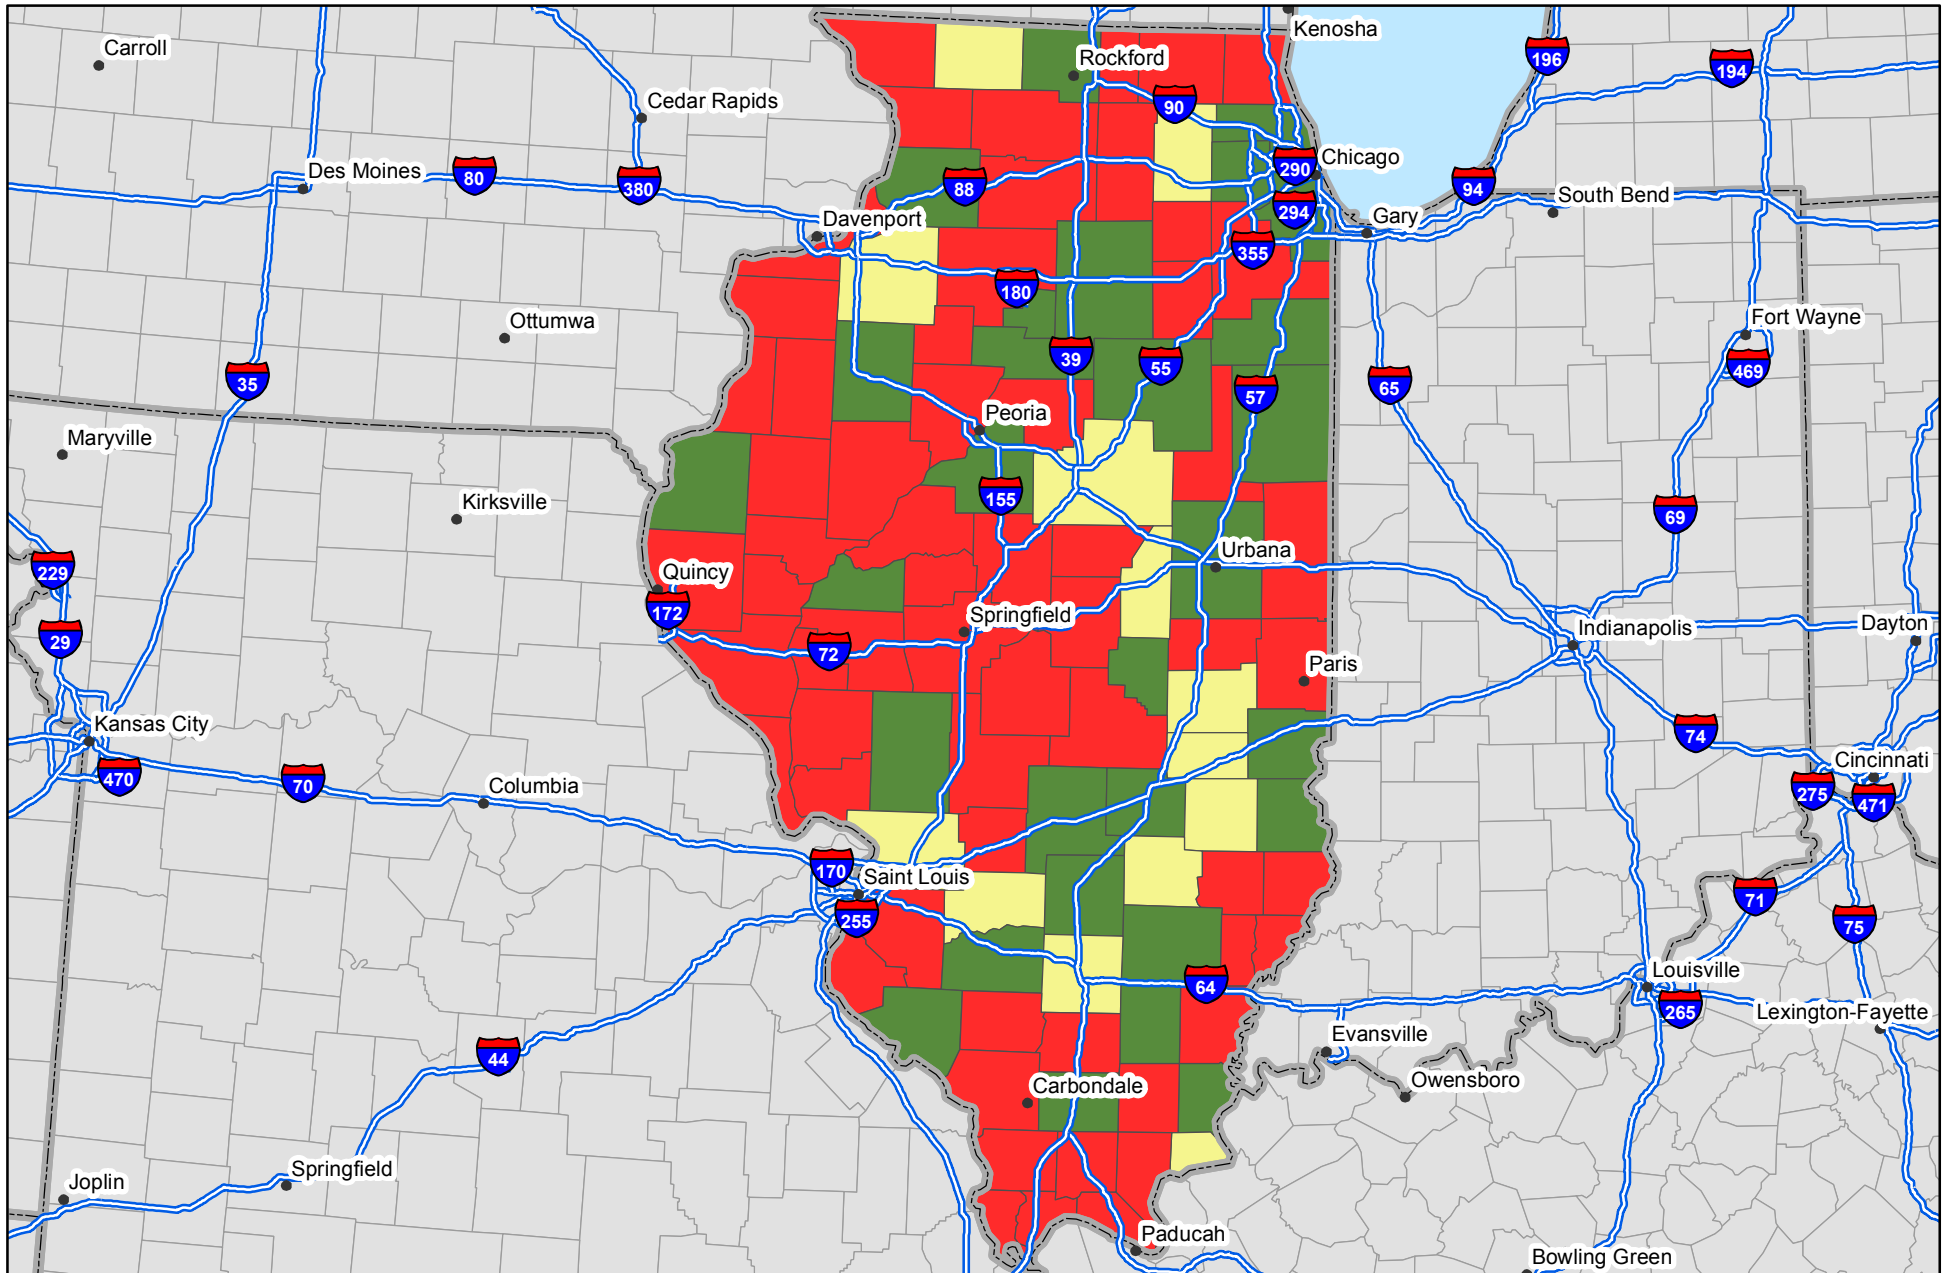

K Nutrient Balance Map

Nutrient inputs for 2007
Nutrient removal average of 2006 - 2008
Source: IPNI and PAQ - NuGIS Project

Illinois