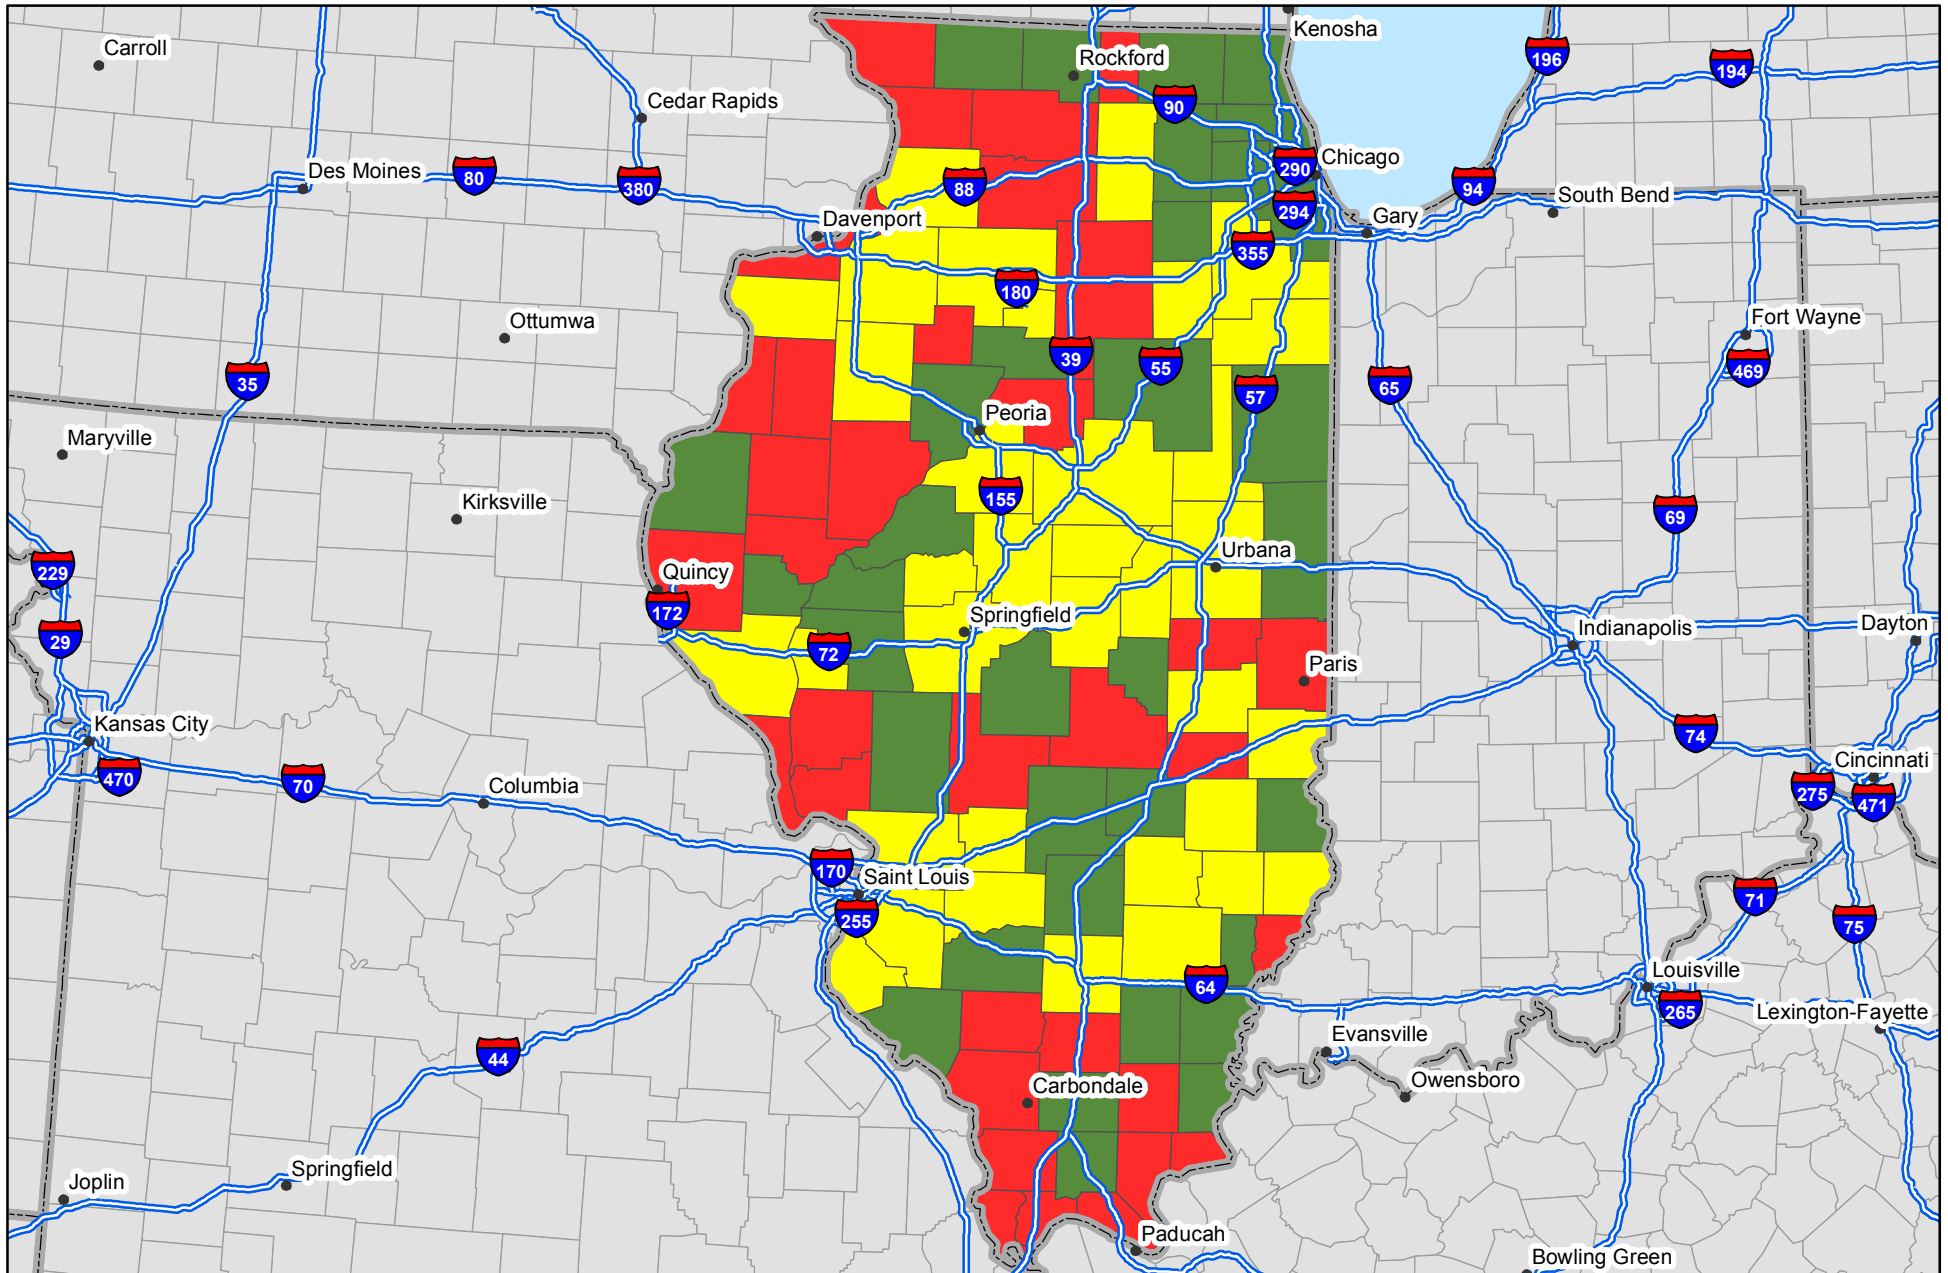

# N Nutrient Balance Map

Nutrient inputs for 2007  
 Nutrient removal average of 2006 - 2008  
 Source: IPNI and PAQ - NuGIS Project

- Removal less than nutrient replacement
- Removal approx. equal to replacement
- Removal exceeds nutrient replacement