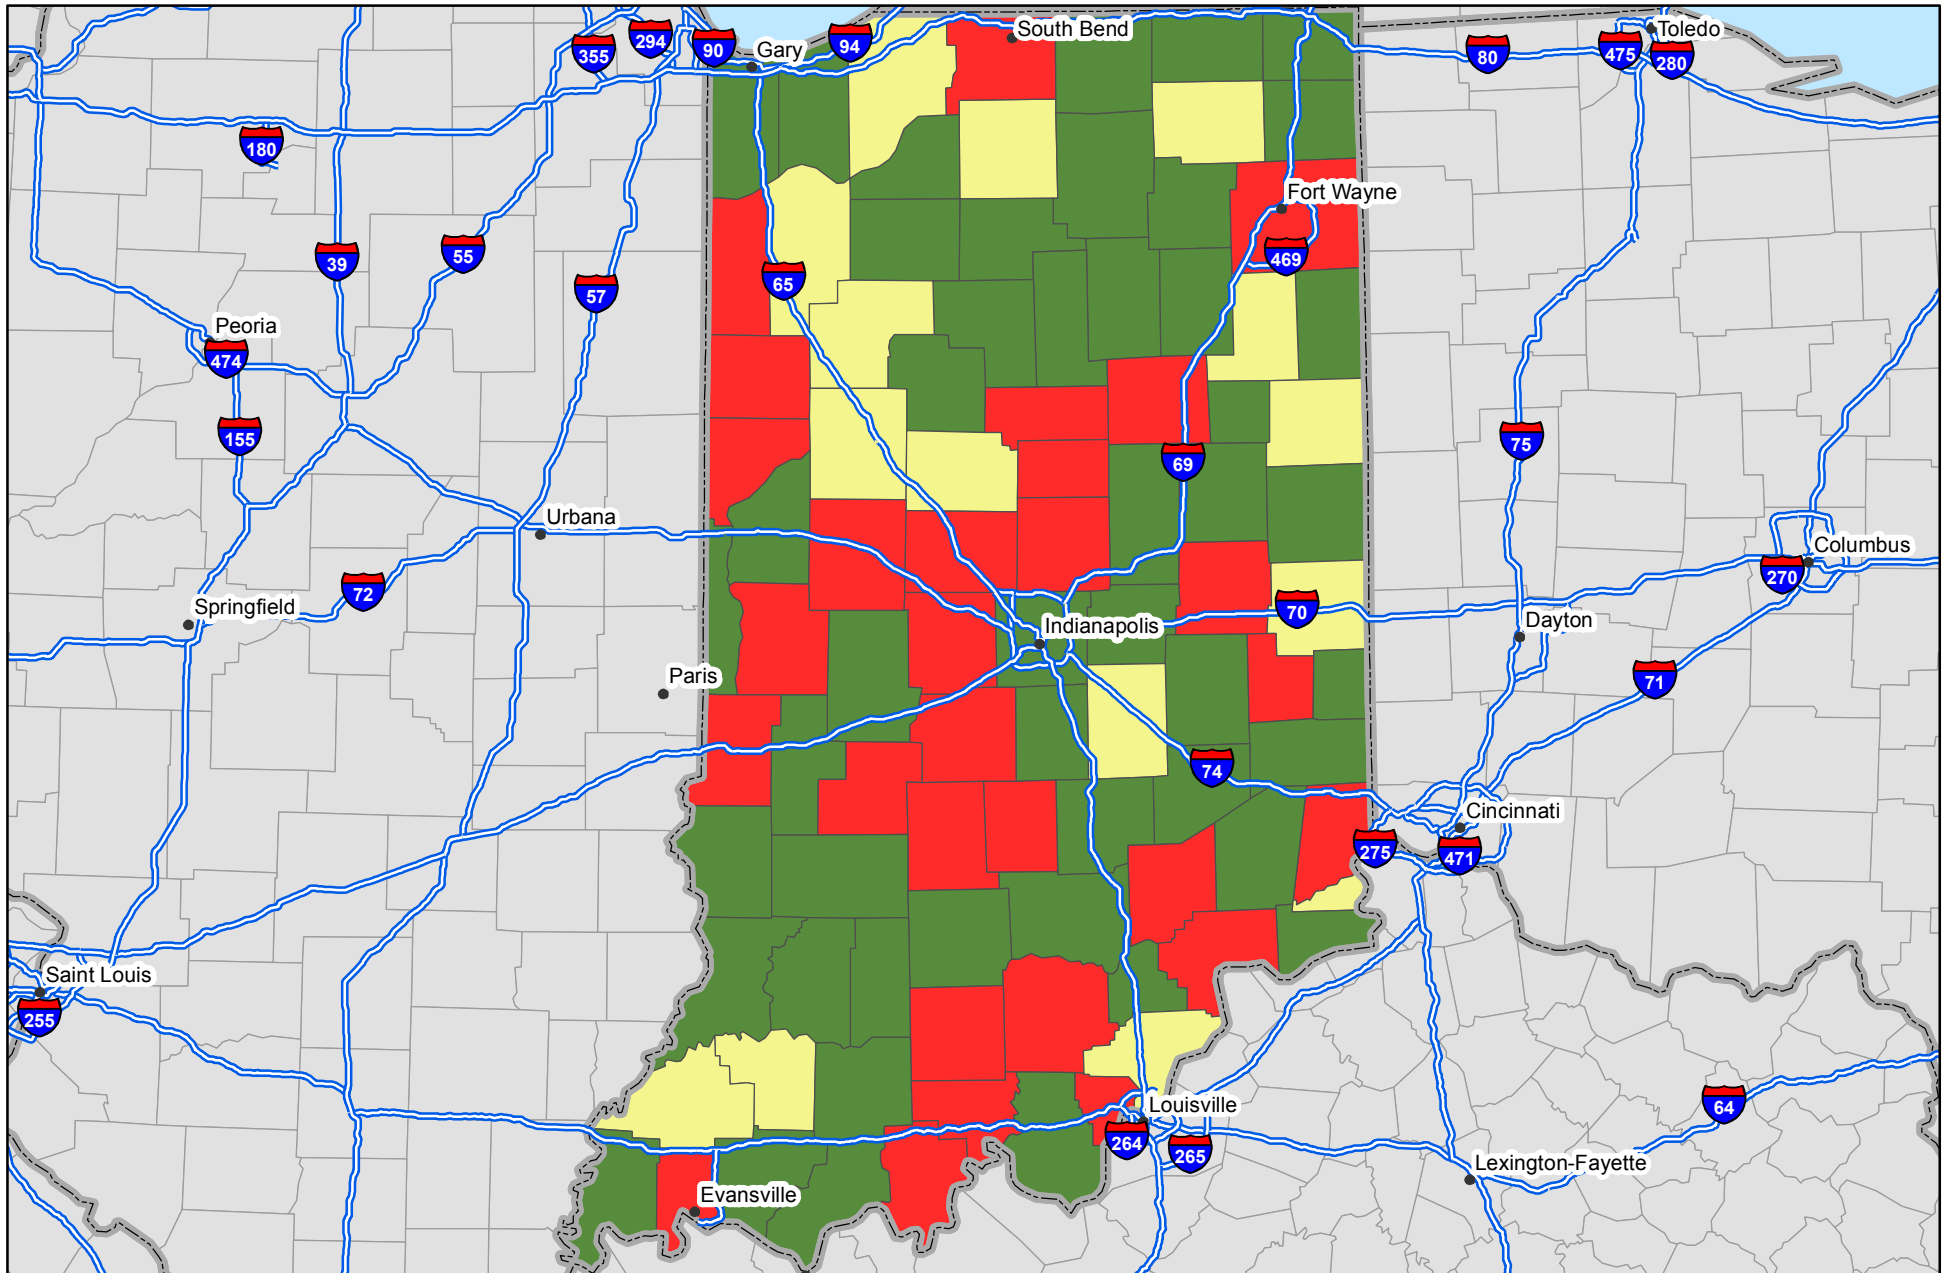

# K Nutrient Balance Map

Nutrient inputs for 2007  
Nutrient removal average of 2006 - 2008  
Source: IPNI and PAQ - NuGIS Project

Indiana