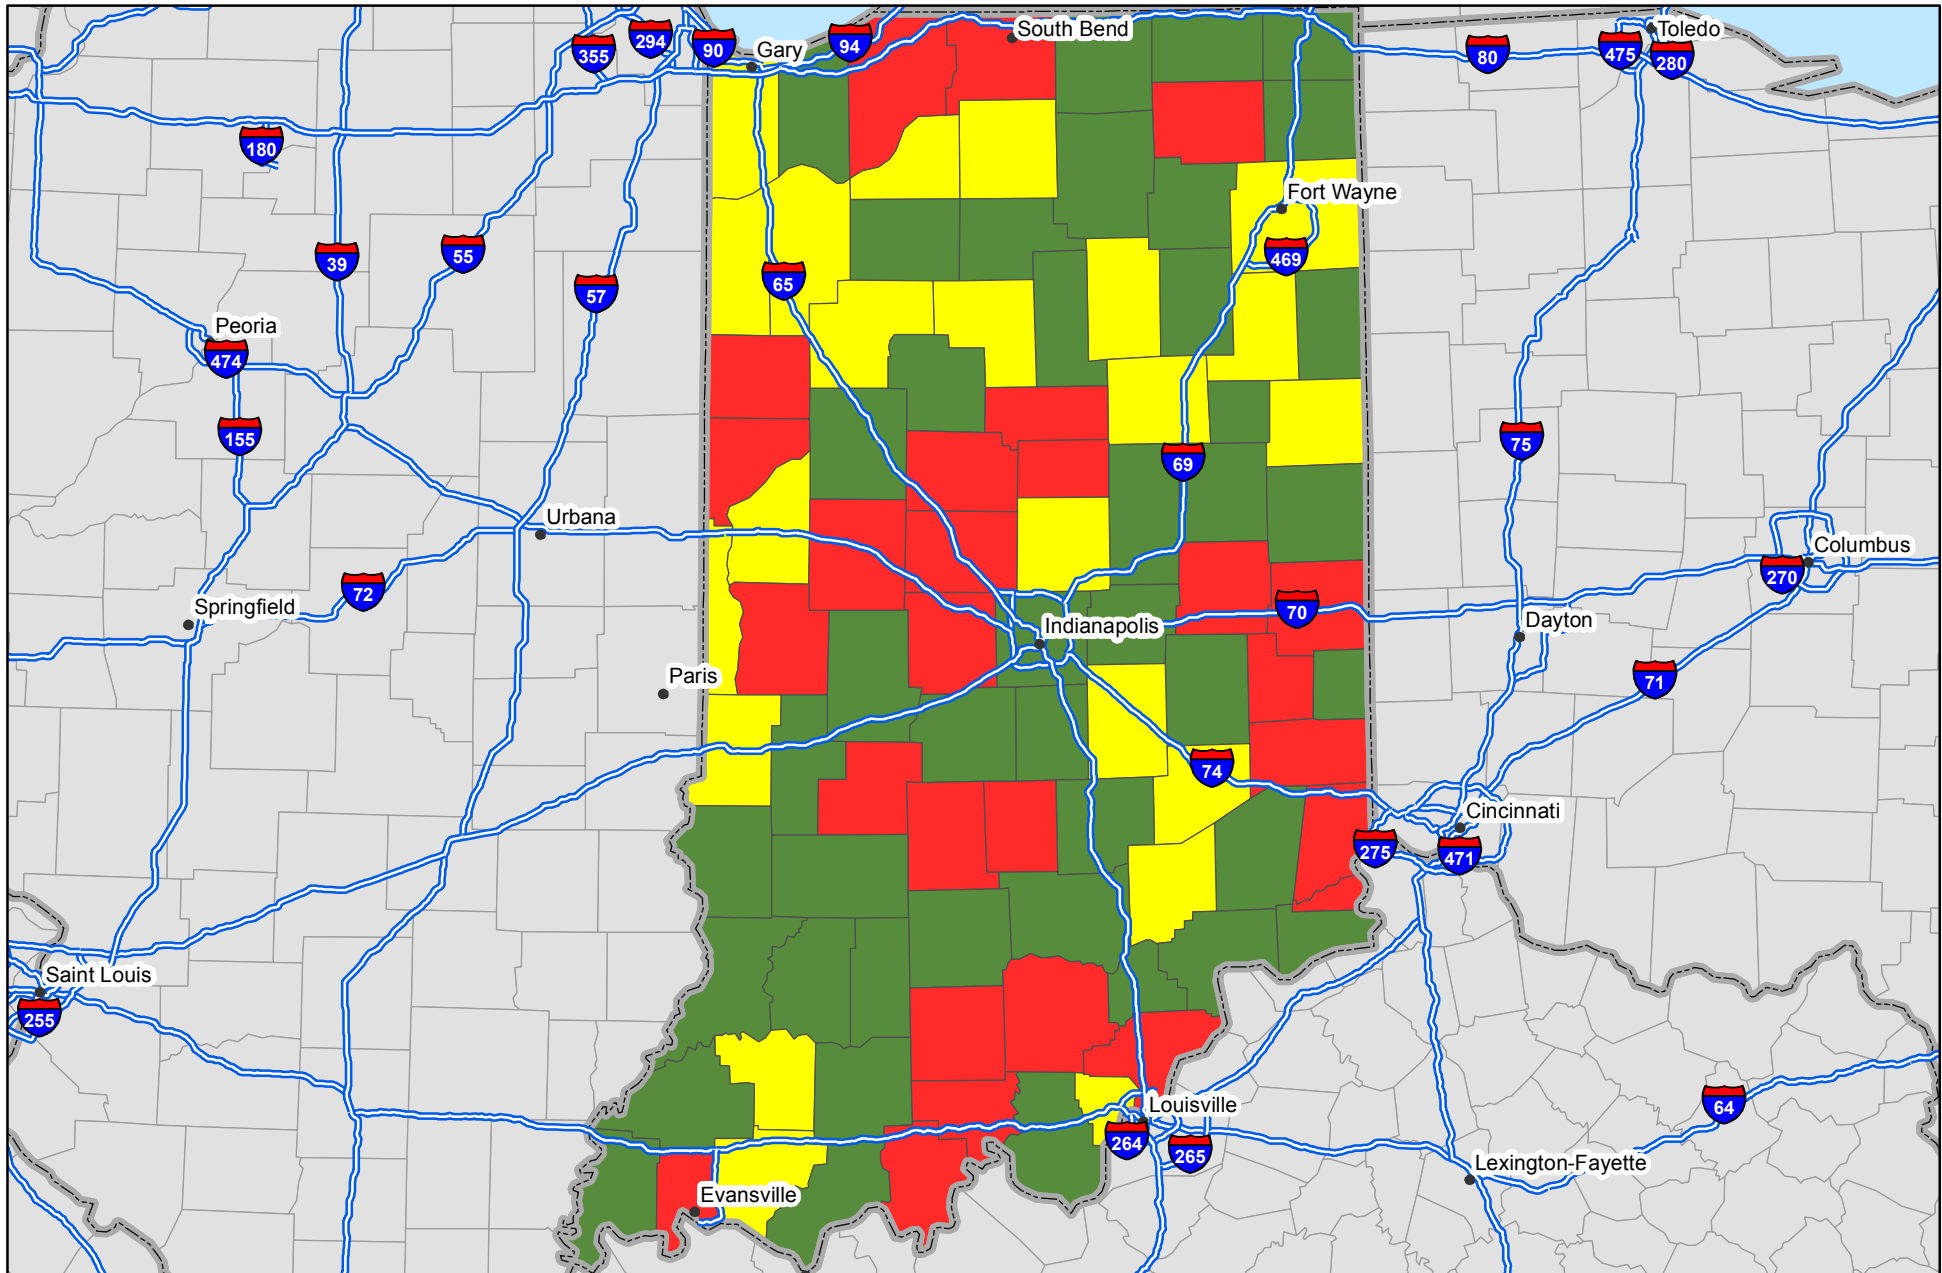

N Nutrient Balance Map

Nutrient inputs for 2007
 Nutrient removal average of 2006 - 2008
 Source: IPNI and PAQ - NuGIS Project

Indiana

- Removal less than nutrient replacement
- Removal approx. equal to replacement
- Removal exceeds nutrient replacement