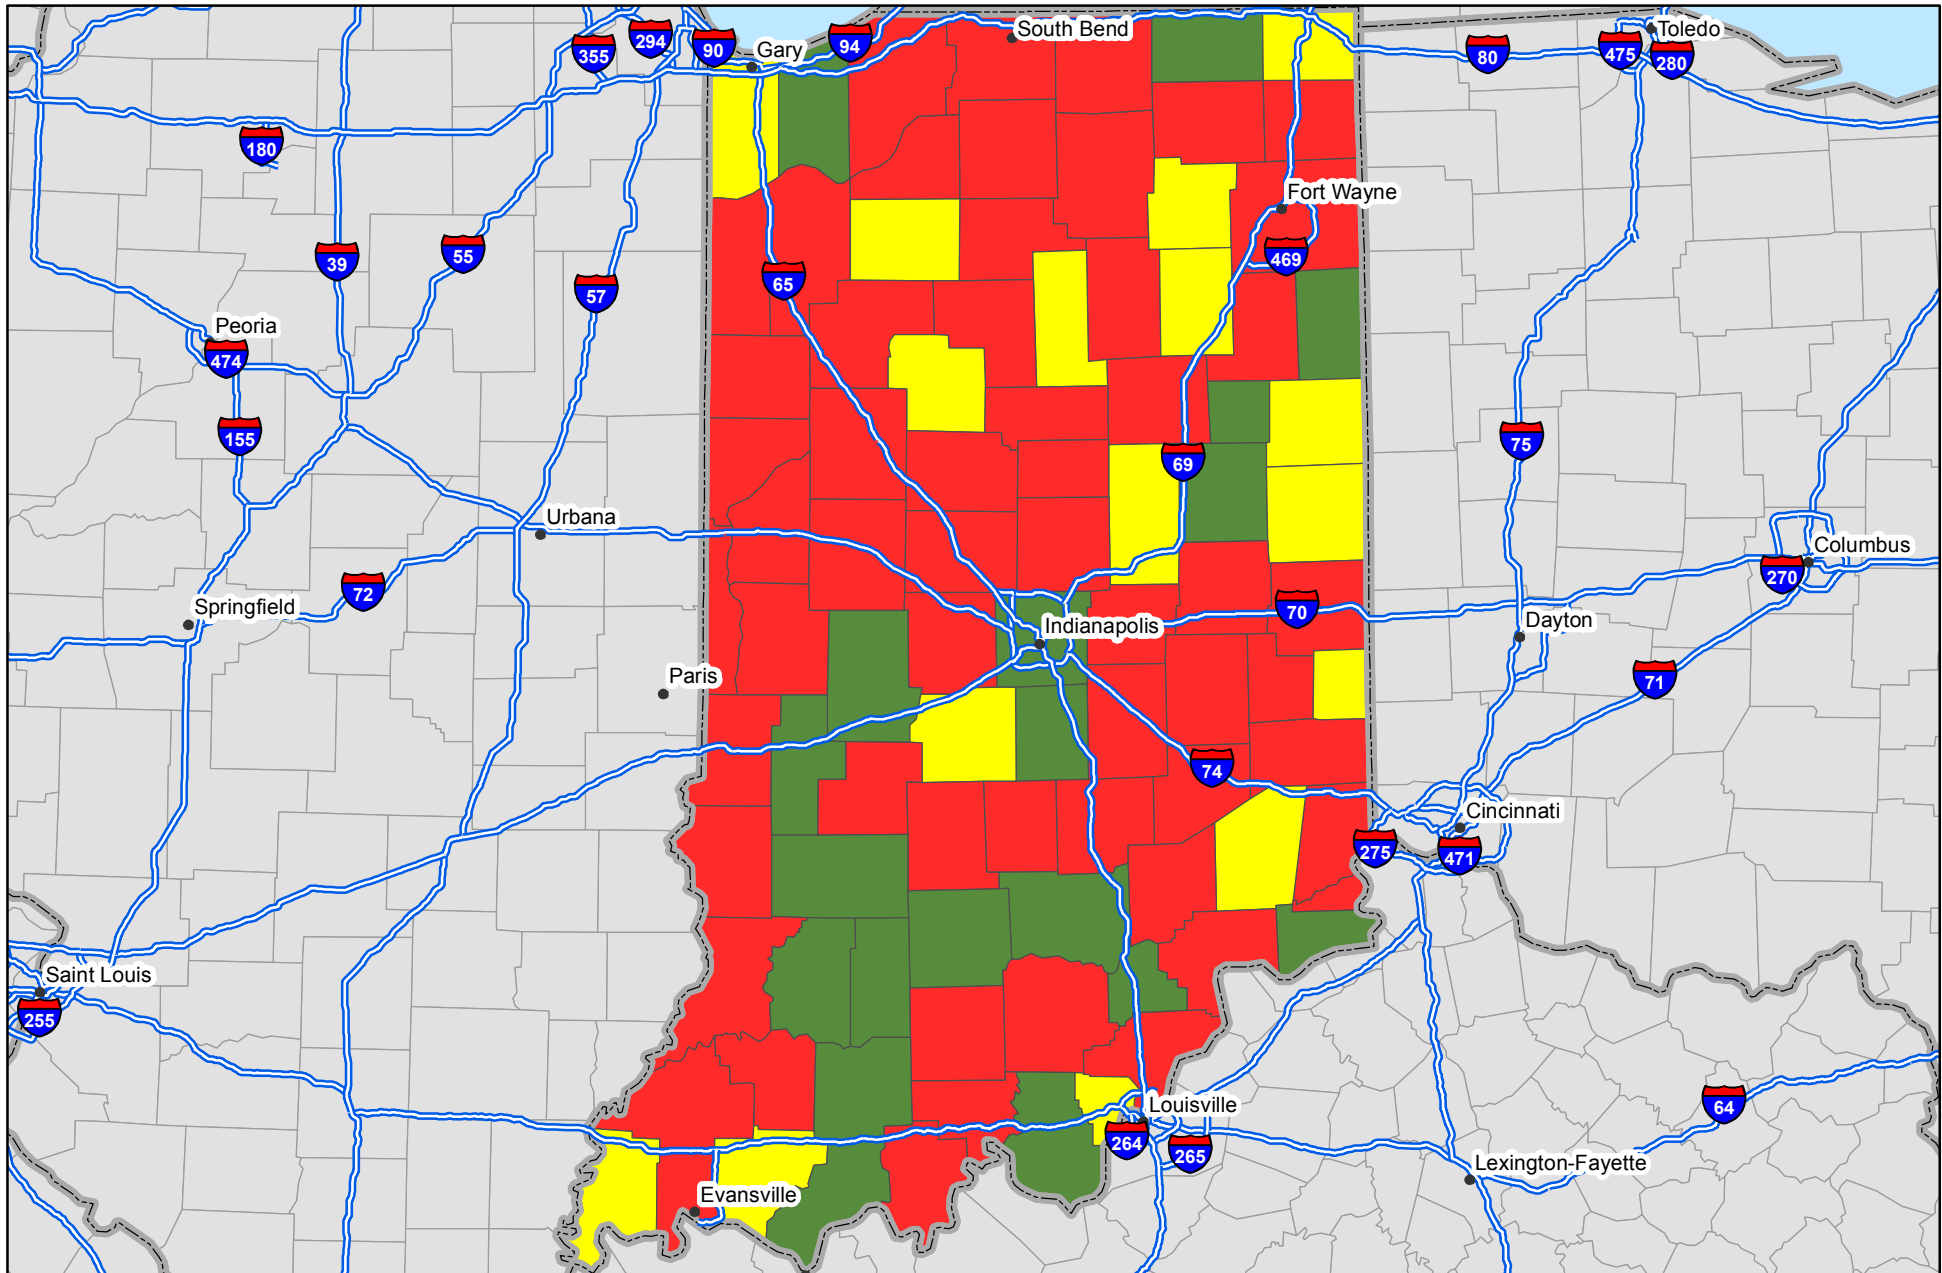

P Nutrient Balance Map

Nutrient inputs for 2007
 Nutrient removal average of 2006 - 2008
 Source: IPNI and PAQ - NuGIS Project

Indiana

- Removal less than nutrient replacement
- Removal approx. equal to replacement
- Removal exceeds nutrient replacement