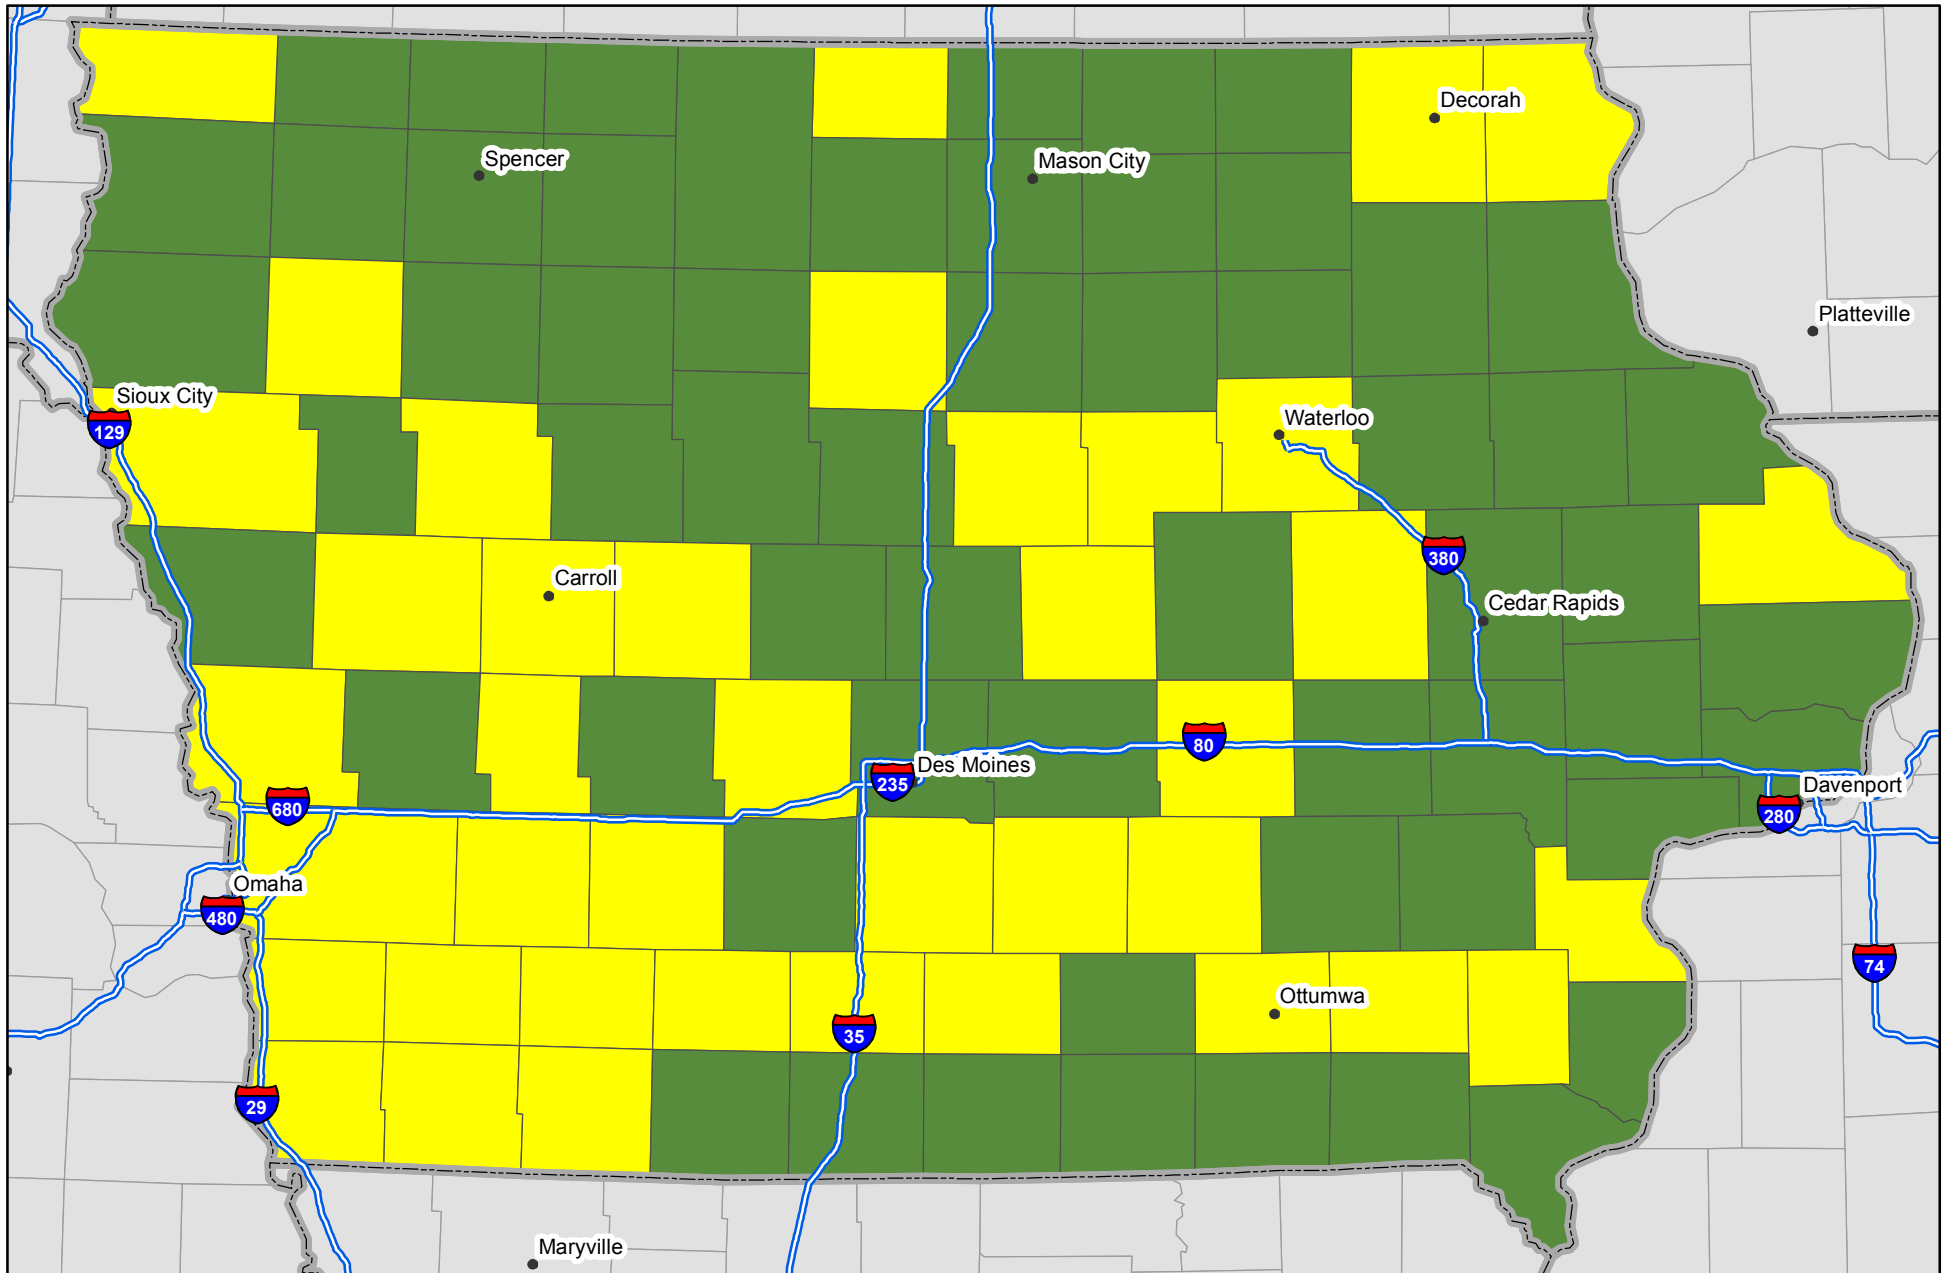

# N Nutrient Balance Map

Nutrient inputs for 2007  
 Nutrient removal average of 2006 - 2008  
 Source: IPNI and PAQ - NuGIS Project

Iowa

- Removal less than nutrient replacement
- Removal approx. equal to replacement
- Removal exceeds nutrient replacement