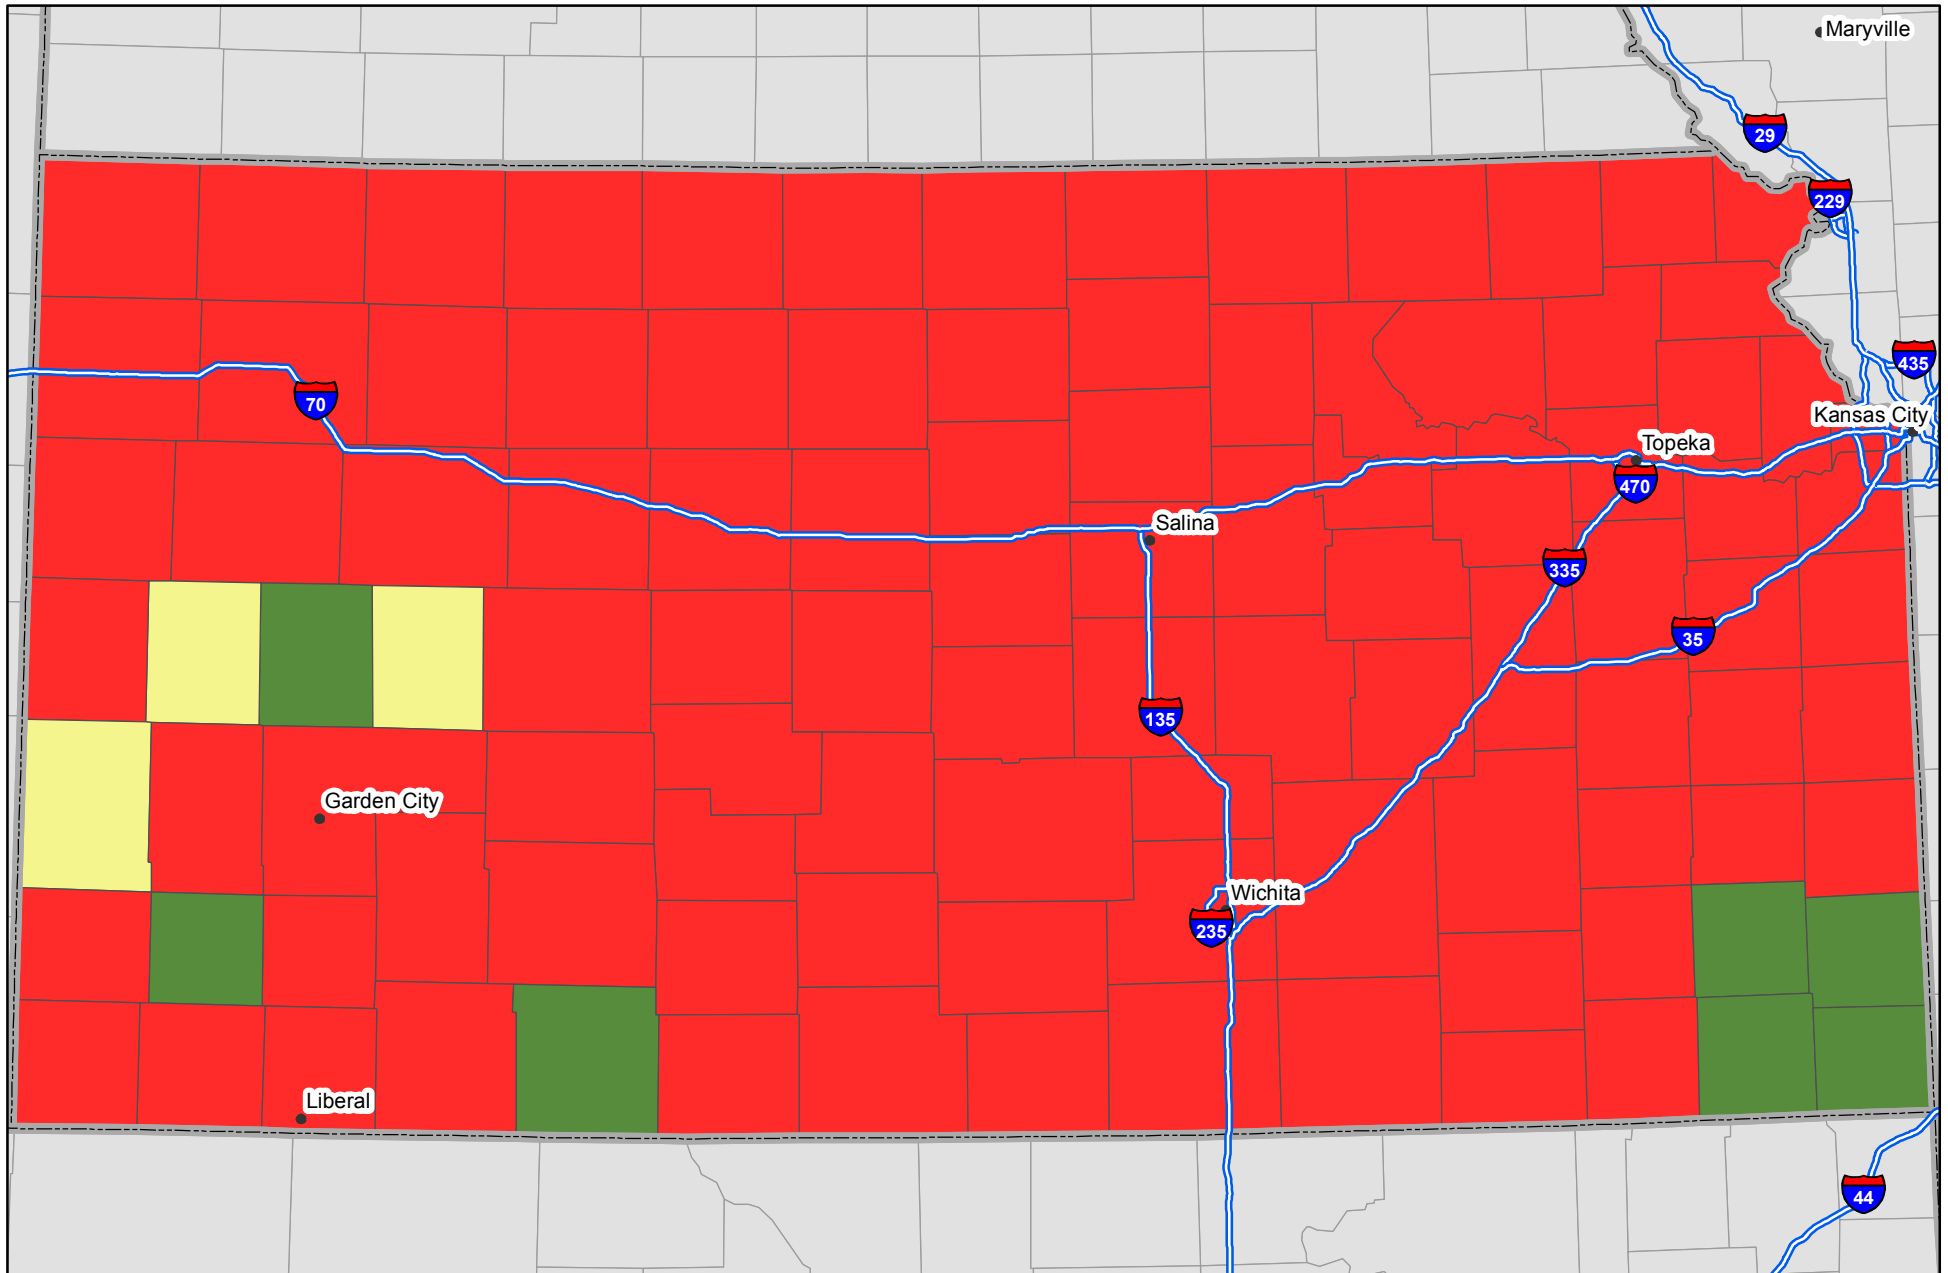

K Nutrient Balance Map

Nutrient inputs for 2007
Nutrient removal average of 2006 - 2008
Source: IPNI and PAQ - NuGIS Project

Kansas