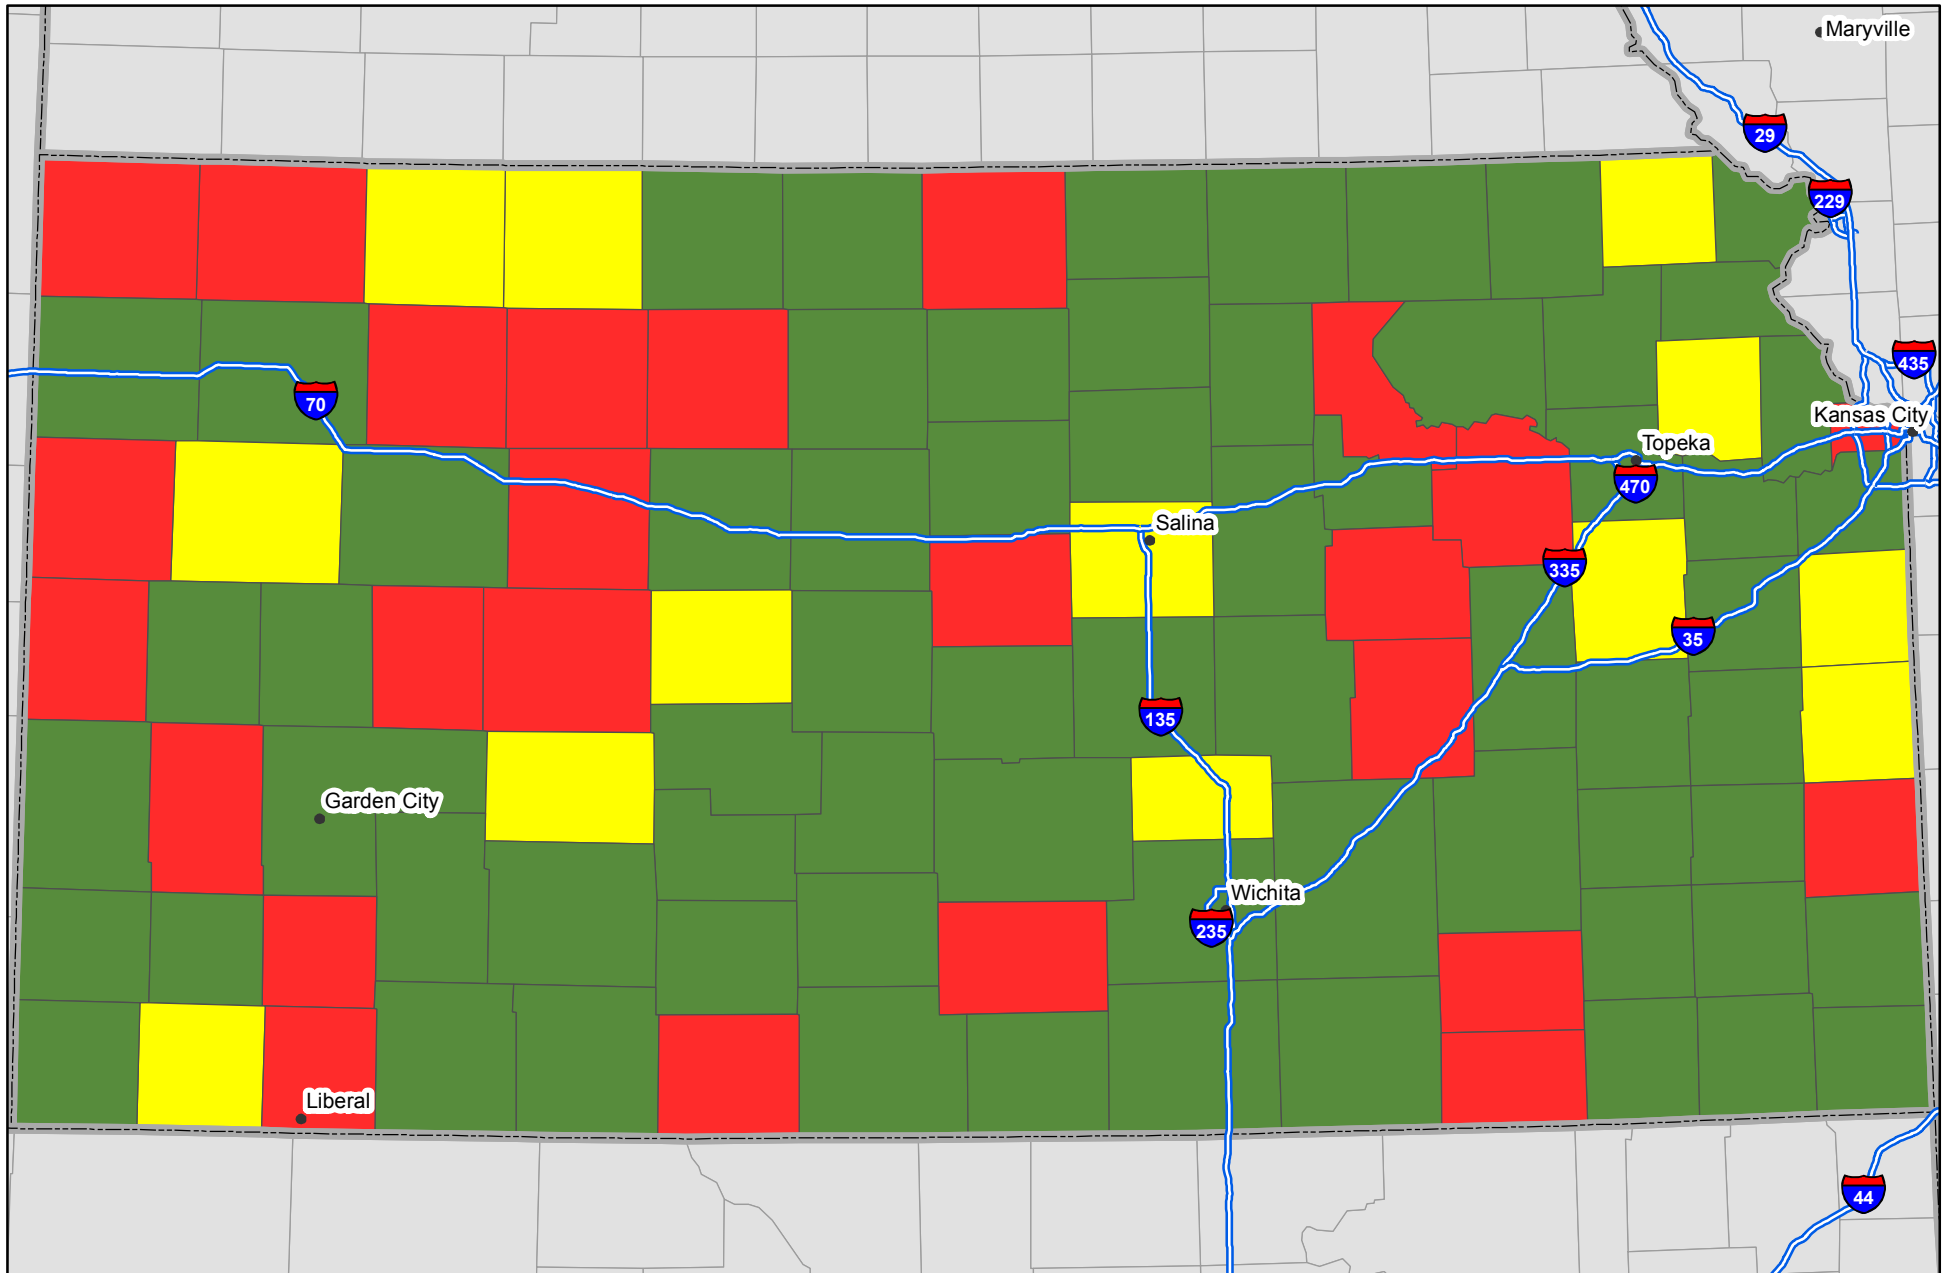

N Nutrient Balance Map

Nutrient inputs for 2007
 Nutrient removal average of 2006 - 2008
 Source: IPNI and PAQ - NuGIS Project

Kansas

- Removal less than nutrient replacement
- Removal approx. equal to replacement
- Removal exceeds nutrient replacement