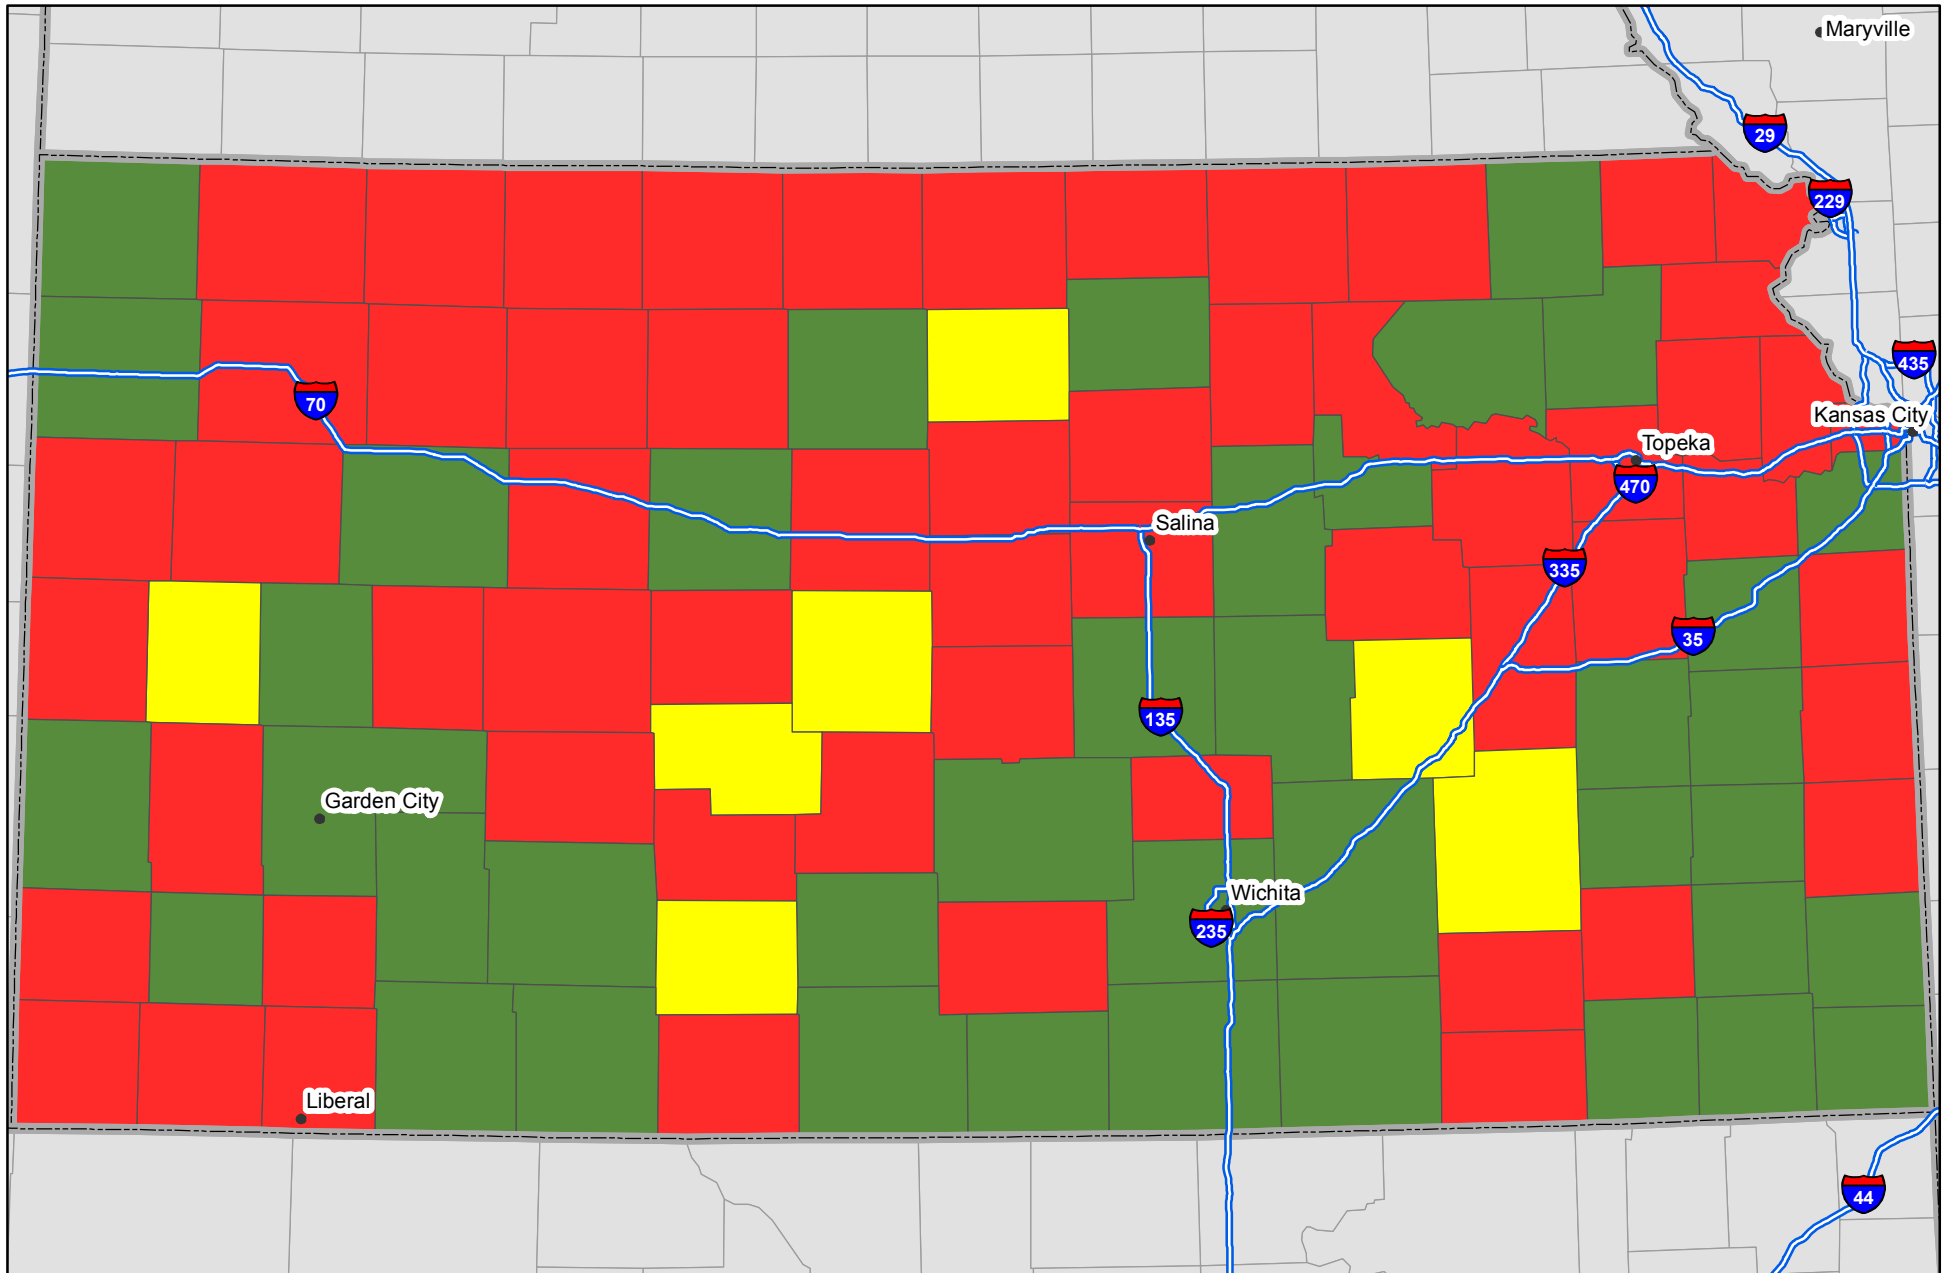

P Nutrient Balance Map

Nutrient inputs for 2007
 Nutrient removal average of 2006 - 2008
 Source: IPNI and PAQ - NuGIS Project

Kansas

- Removal less than nutrient replacement
- Removal approx. equal to replacement
- Removal exceeds nutrient replacement