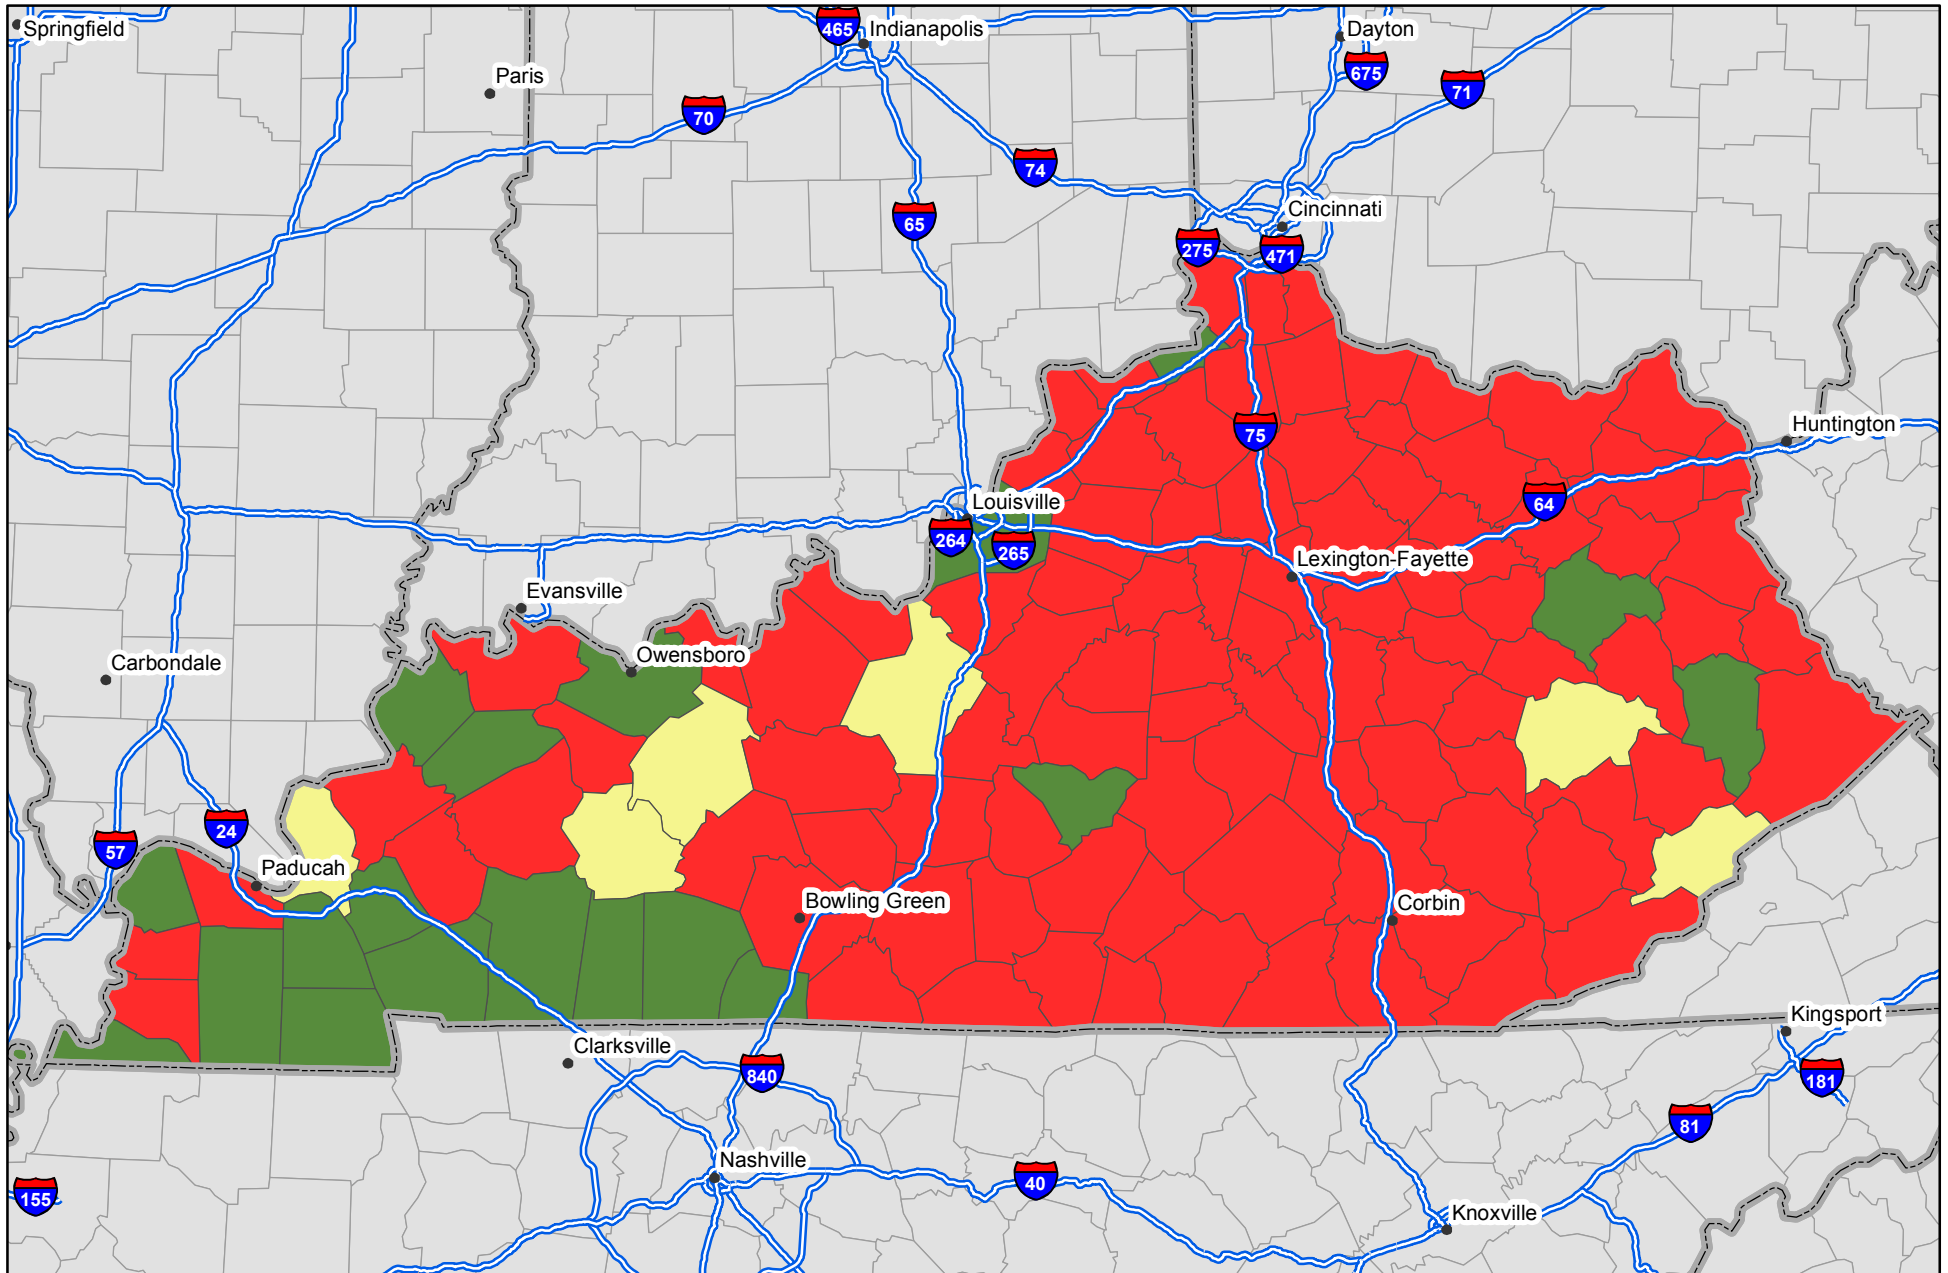

# K Nutrient Balance Map

Nutrient inputs for 2007  
Nutrient removal average of 2006 - 2008  
Source: IPNI and PAQ - NuGIS Project

Kentucky