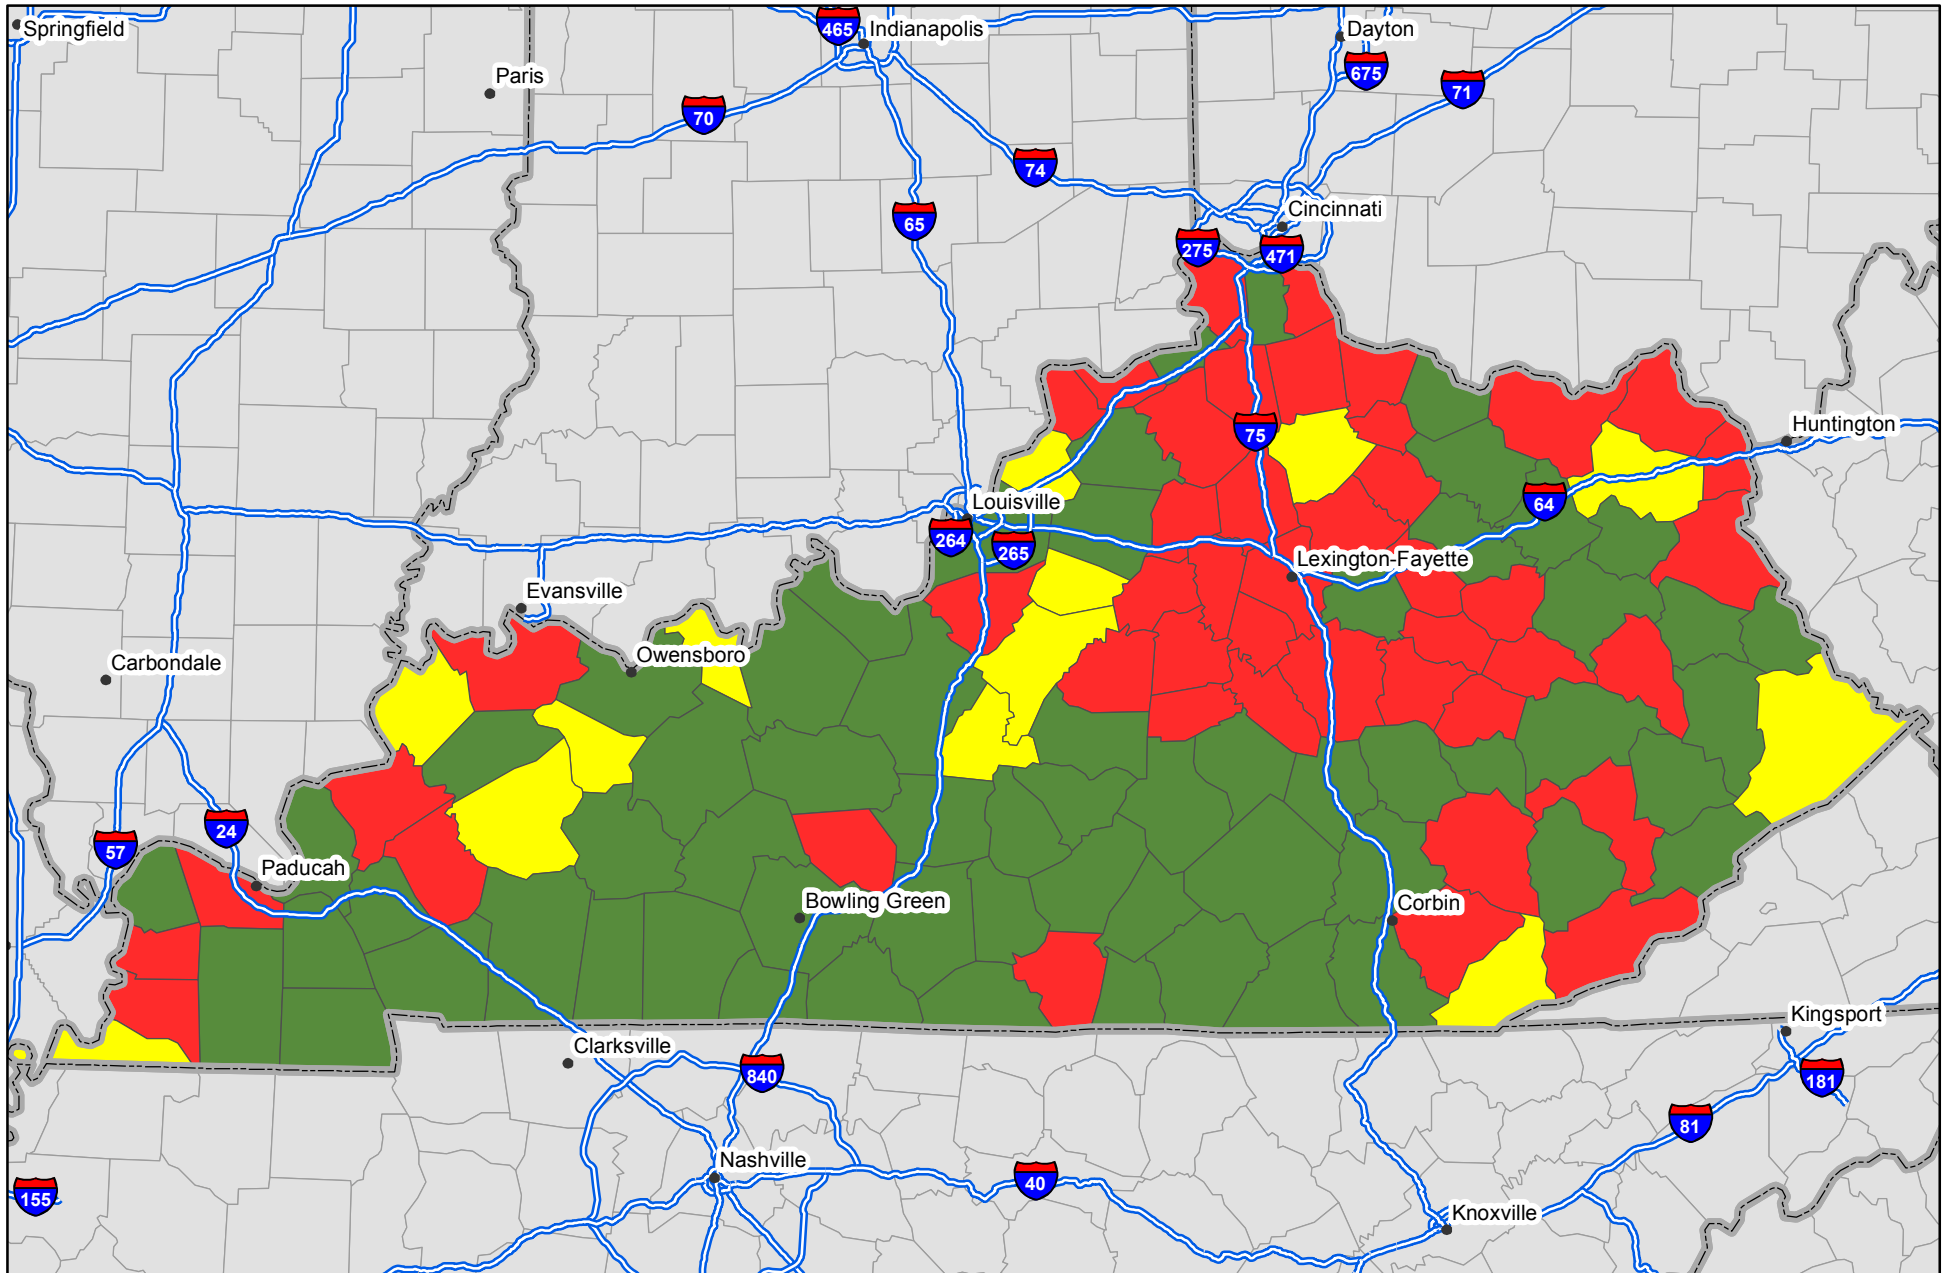

P Nutrient Balance Map

Nutrient inputs for 2007
Nutrient removal average of 2006 - 2008
Source: IPNI and PAQ - NuGIS Project

Kentucky

- Removal less than nutrient replacement
- Removal approx. equal to replacement
- Removal exceeds nutrient replacement