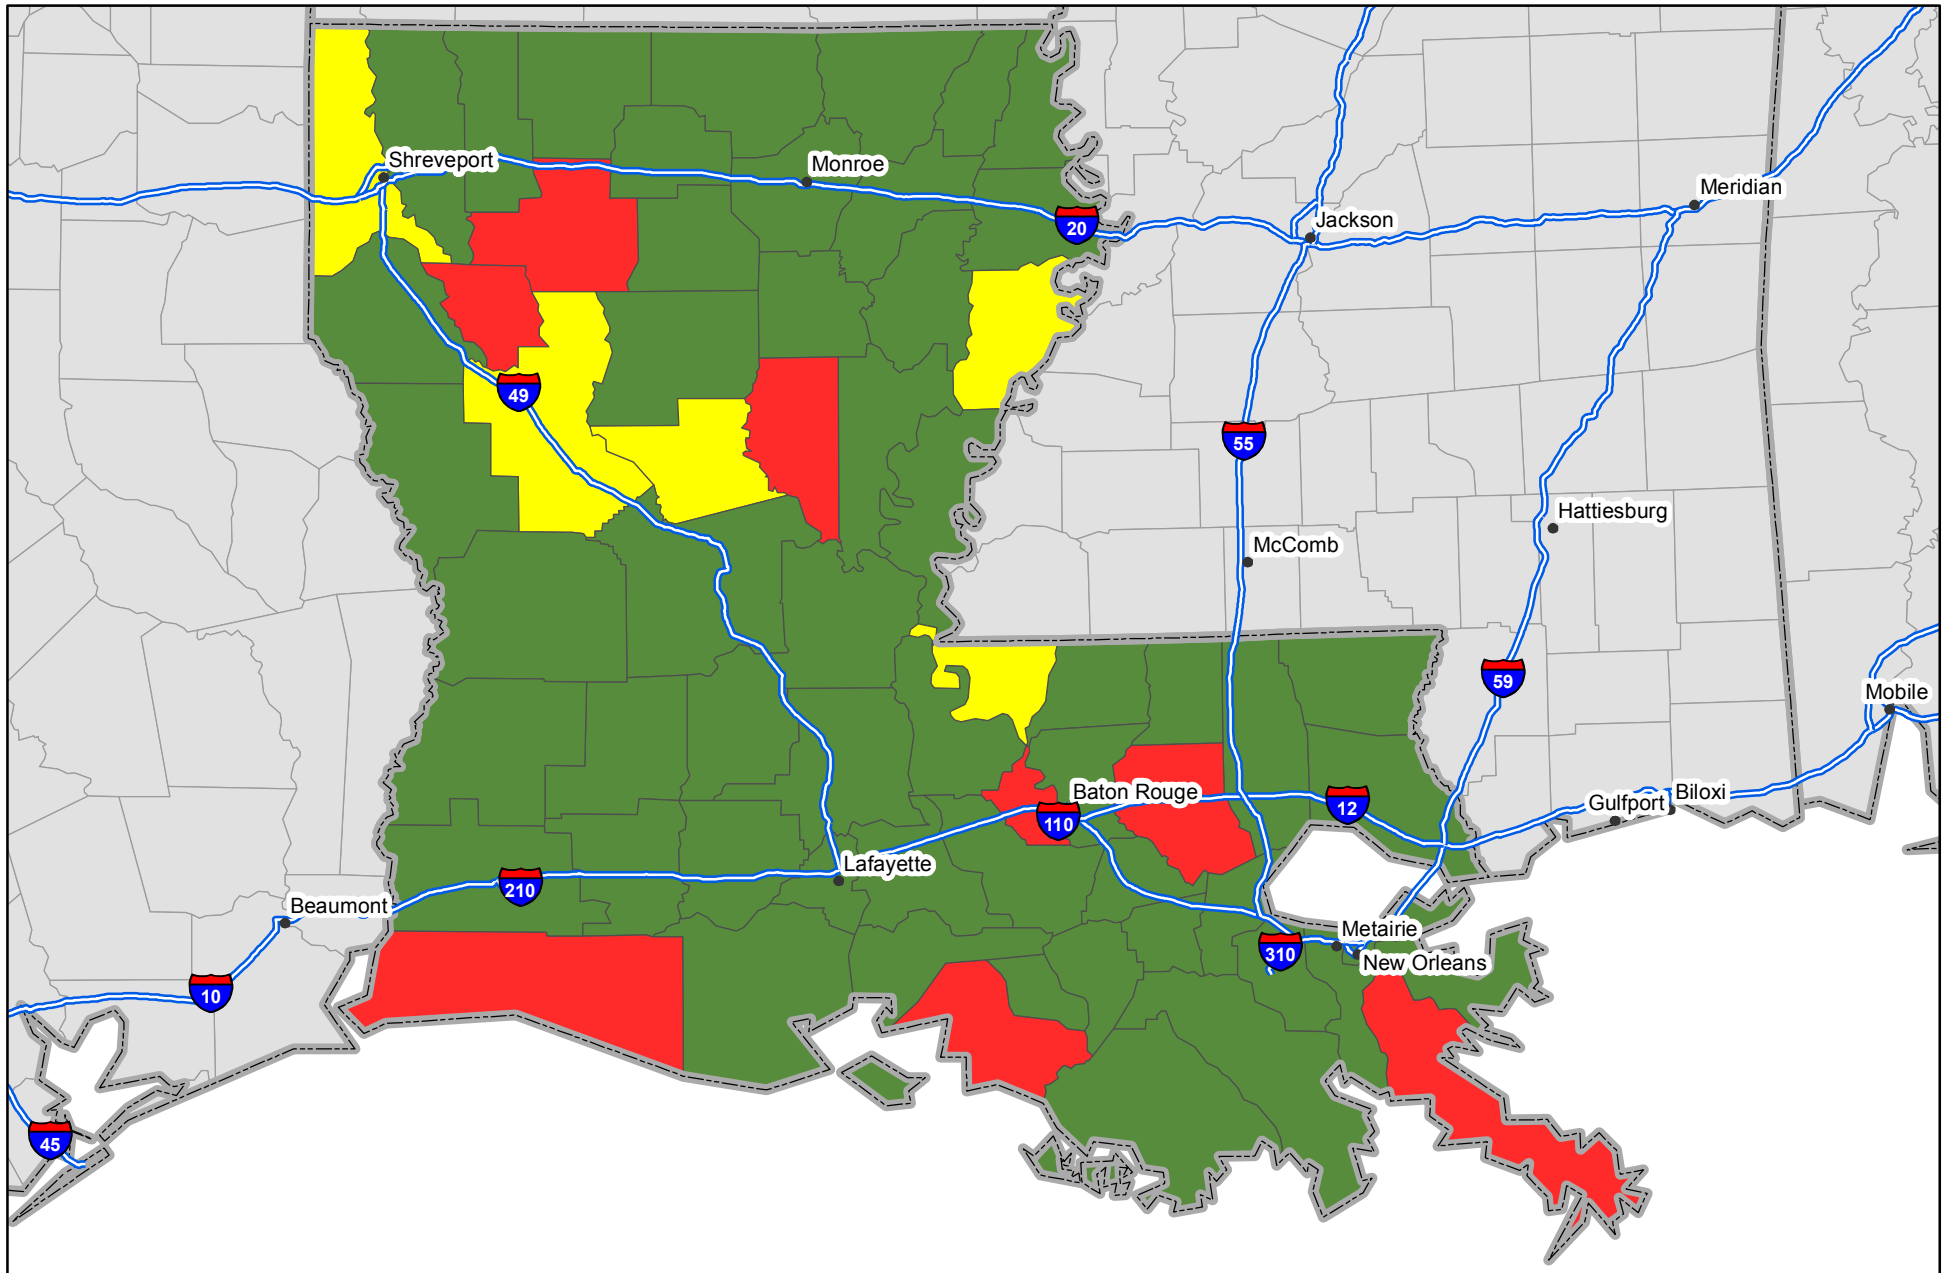

# N Nutrient Balance Map

Nutrient inputs for 2007  
Nutrient removal average of 2006 - 2008  
Source: IPNI and PAQ - NuGIS Project

Louisiana

-  Removal less than nutrient replacement
-  Removal approx. equal to replacement
-  Removal exceeds nutrient replacement