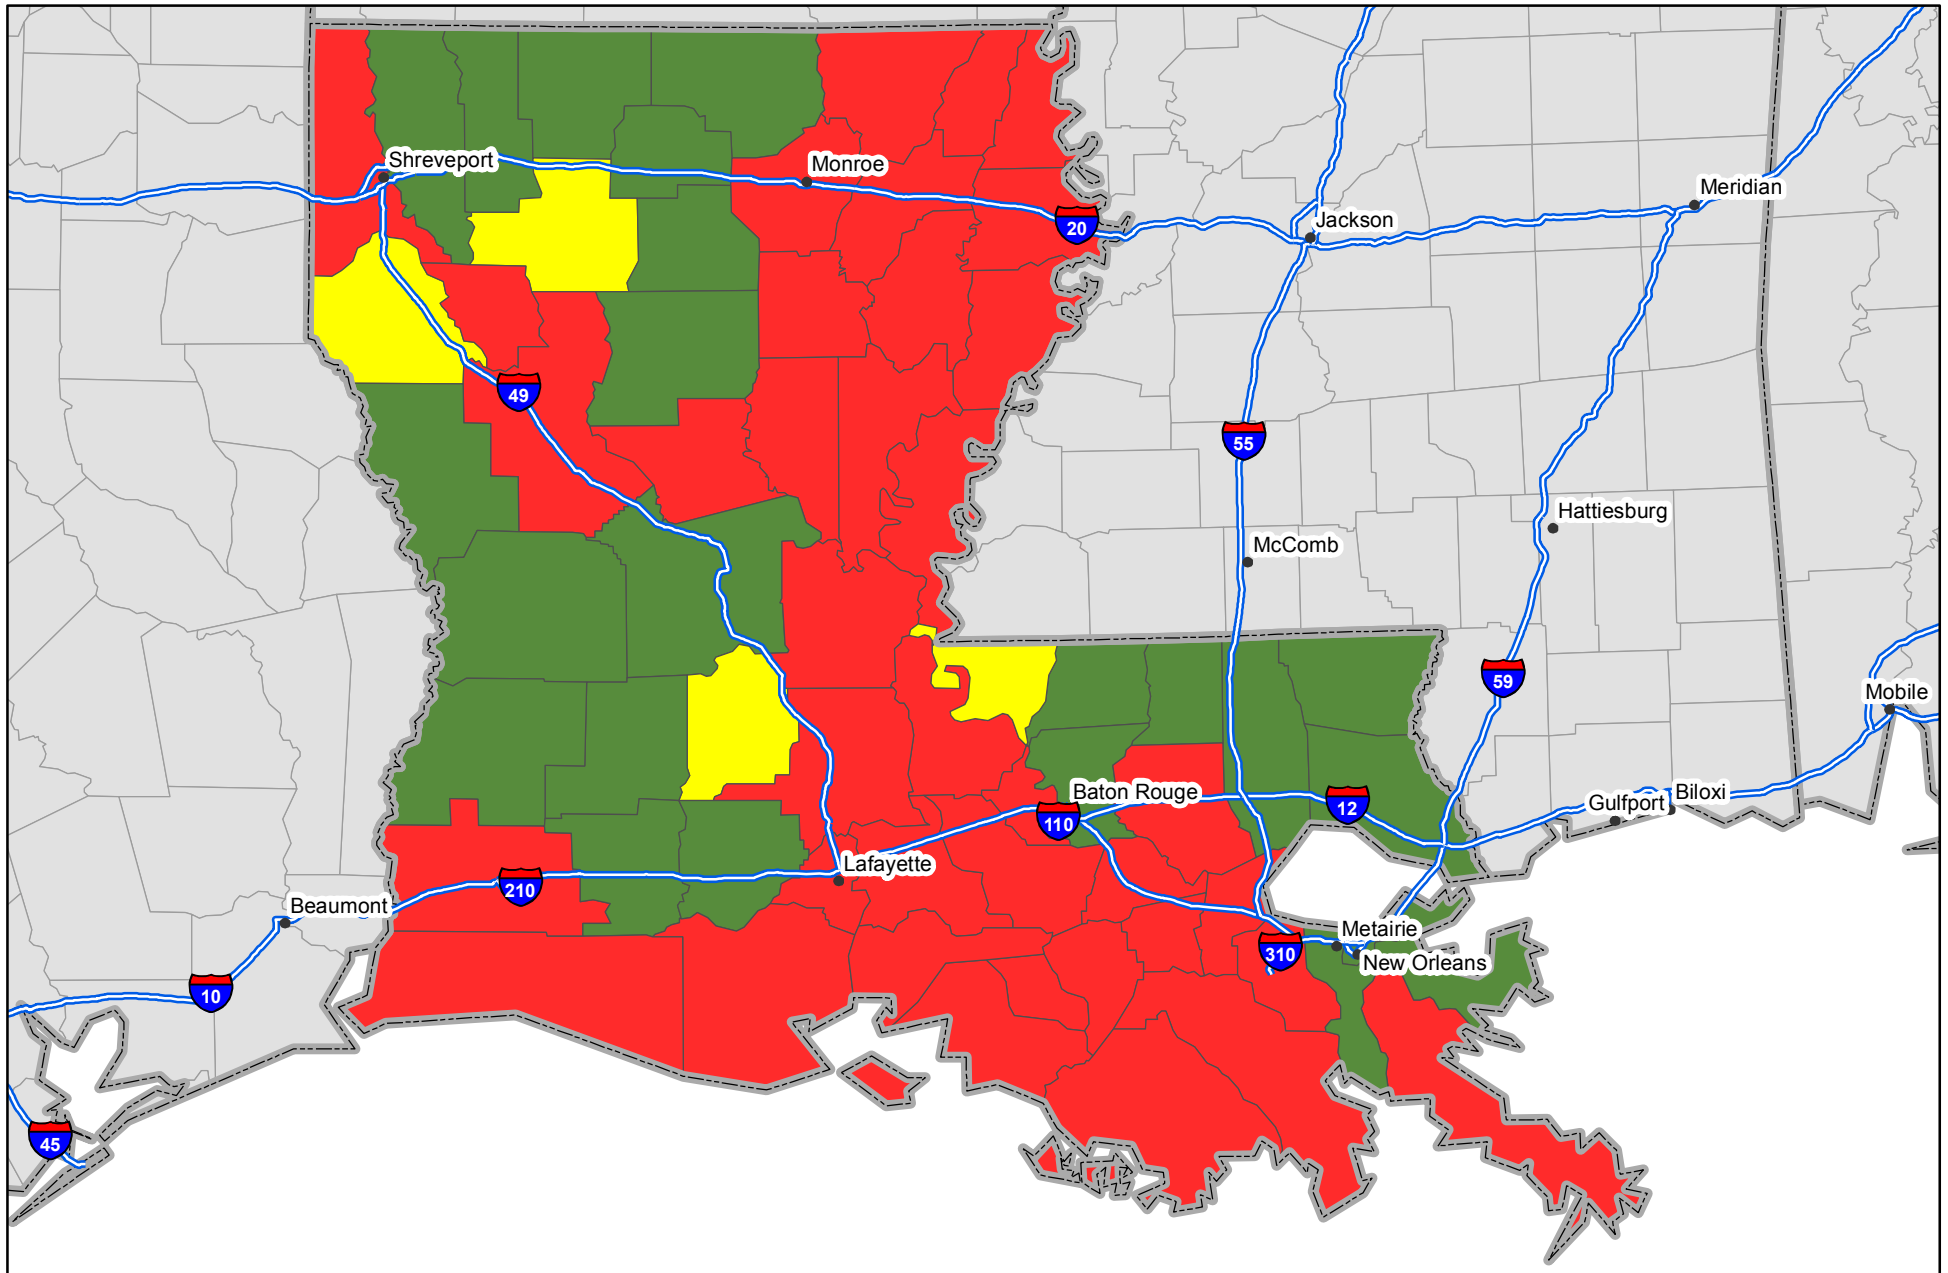

P Nutrient Balance Map

Nutrient inputs for 2007
Nutrient removal average of 2006 - 2008
Source: IPNI and PAQ - NuGIS Project

Louisiana

- Removal less than nutrient replacement
- Removal approx. equal to replacement
- Removal exceeds nutrient replacement