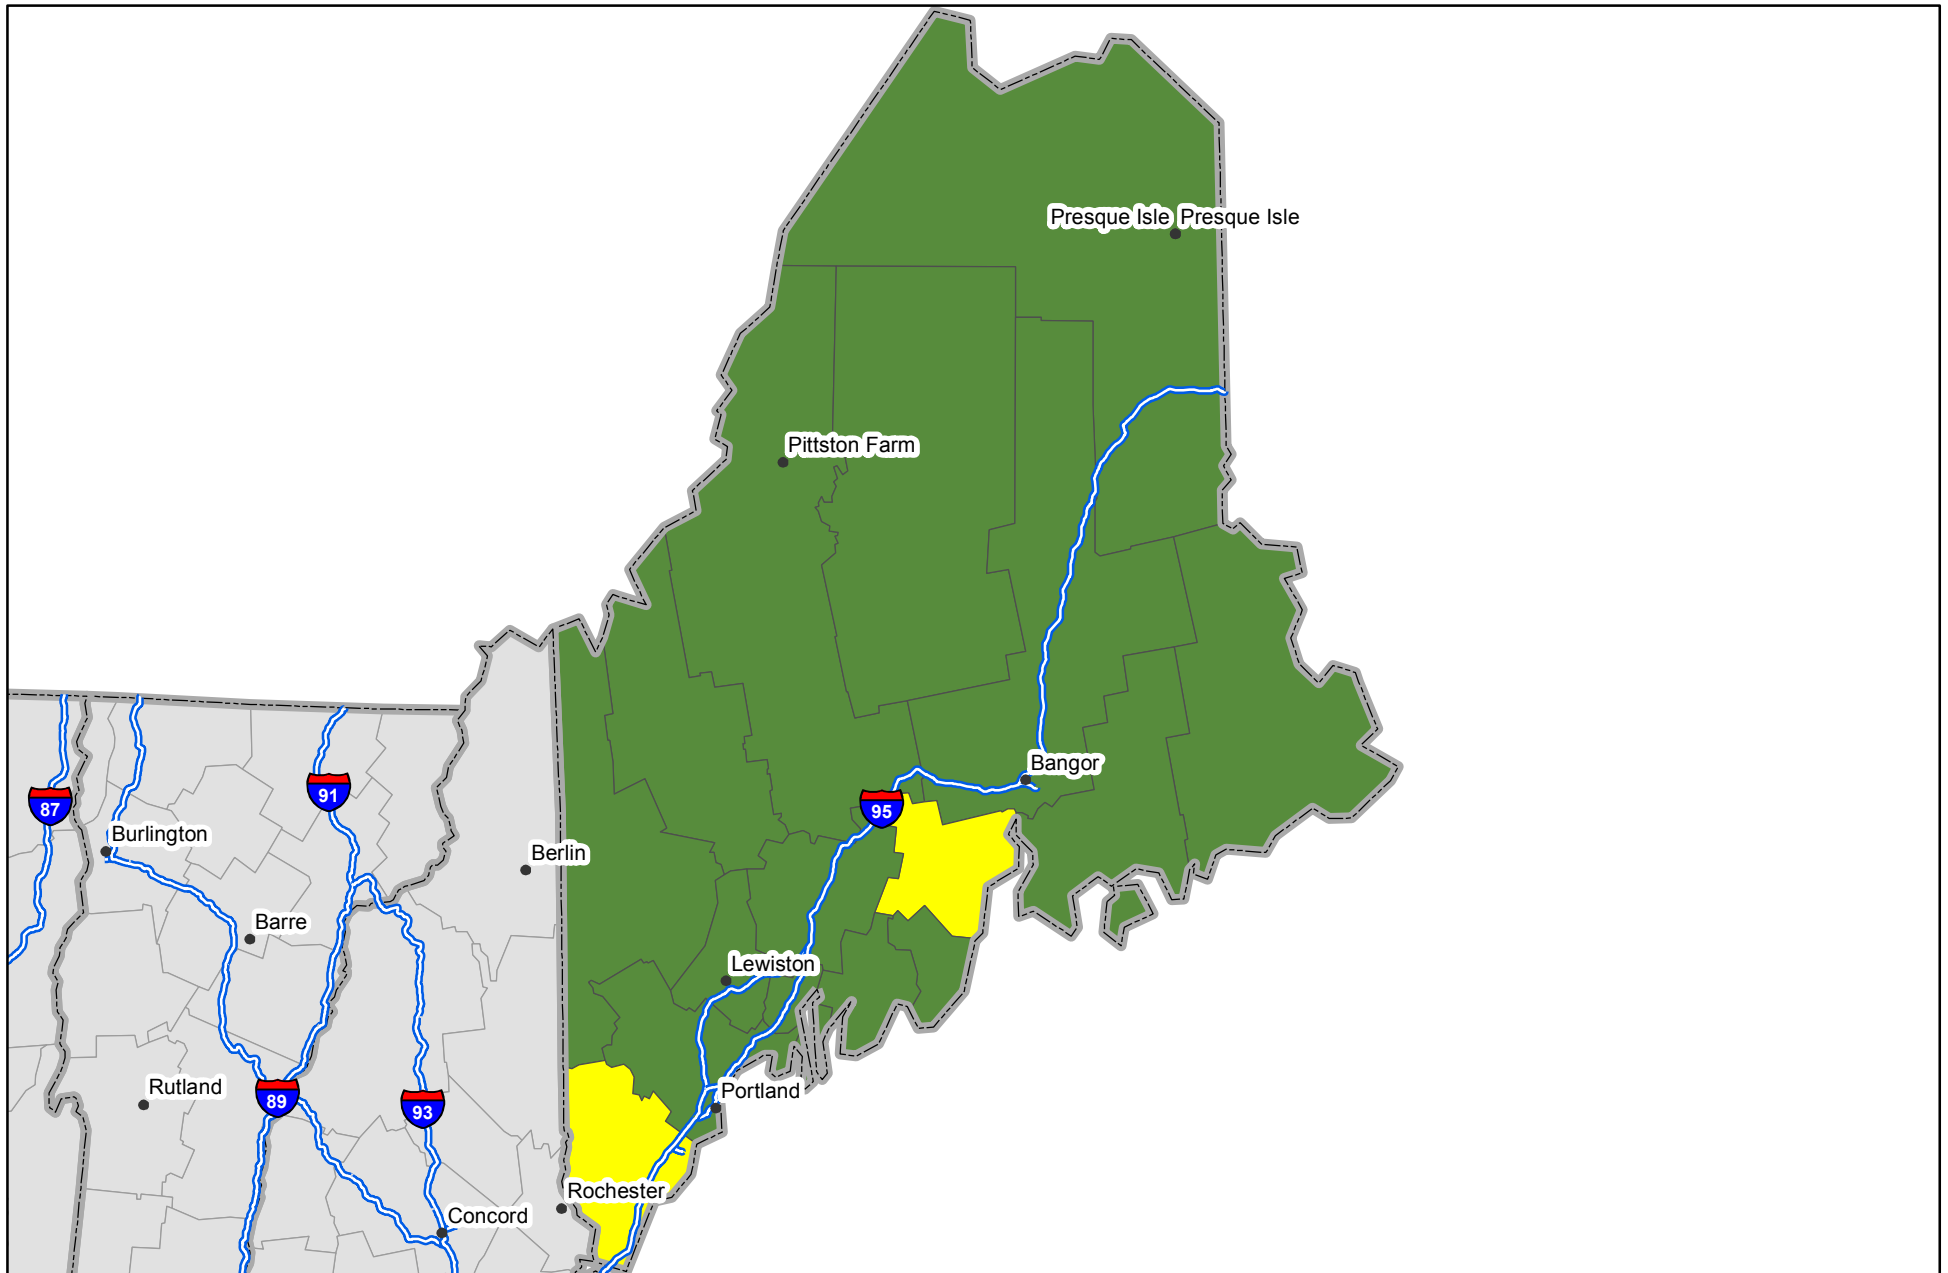

P Nutrient Balance Map

Nutrient inputs for 2007
Nutrient removal average of 2006 - 2008
Source: IPNI and PAQ - NuGIS Project

Maine

-  Removal less than nutrient replacement
-  Removal approx. equal to replacement
-  Removal exceeds nutrient replacement