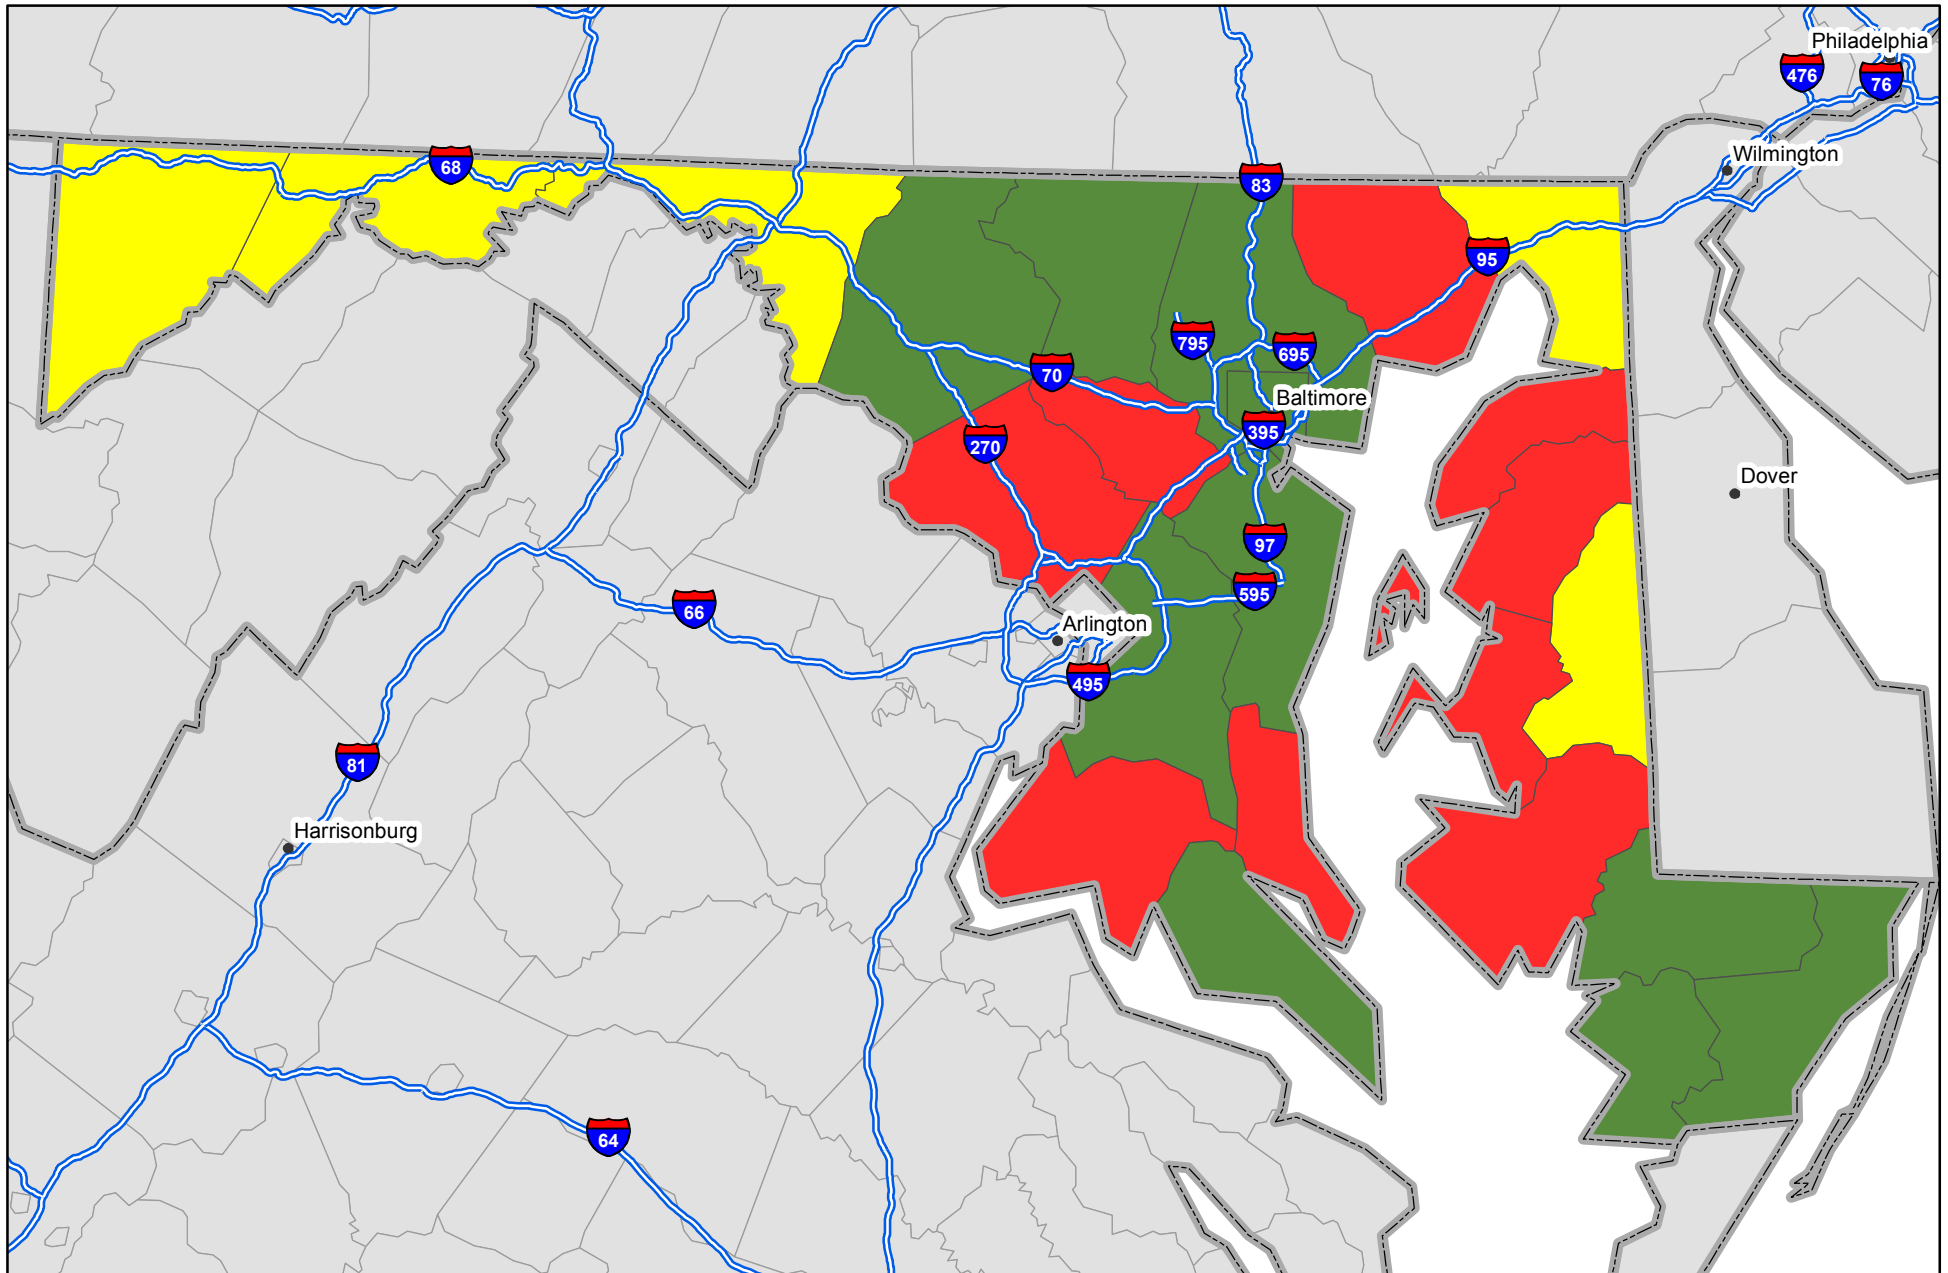

P Nutrient Balance Map

Nutrient inputs for 2007
 Nutrient removal average of 2006 - 2008
 Source: IPNI and PAQ - NuGIS Project

Maryland

- Removal less than nutrient replacement
- Removal approx. equal to replacement
- Removal exceeds nutrient replacement