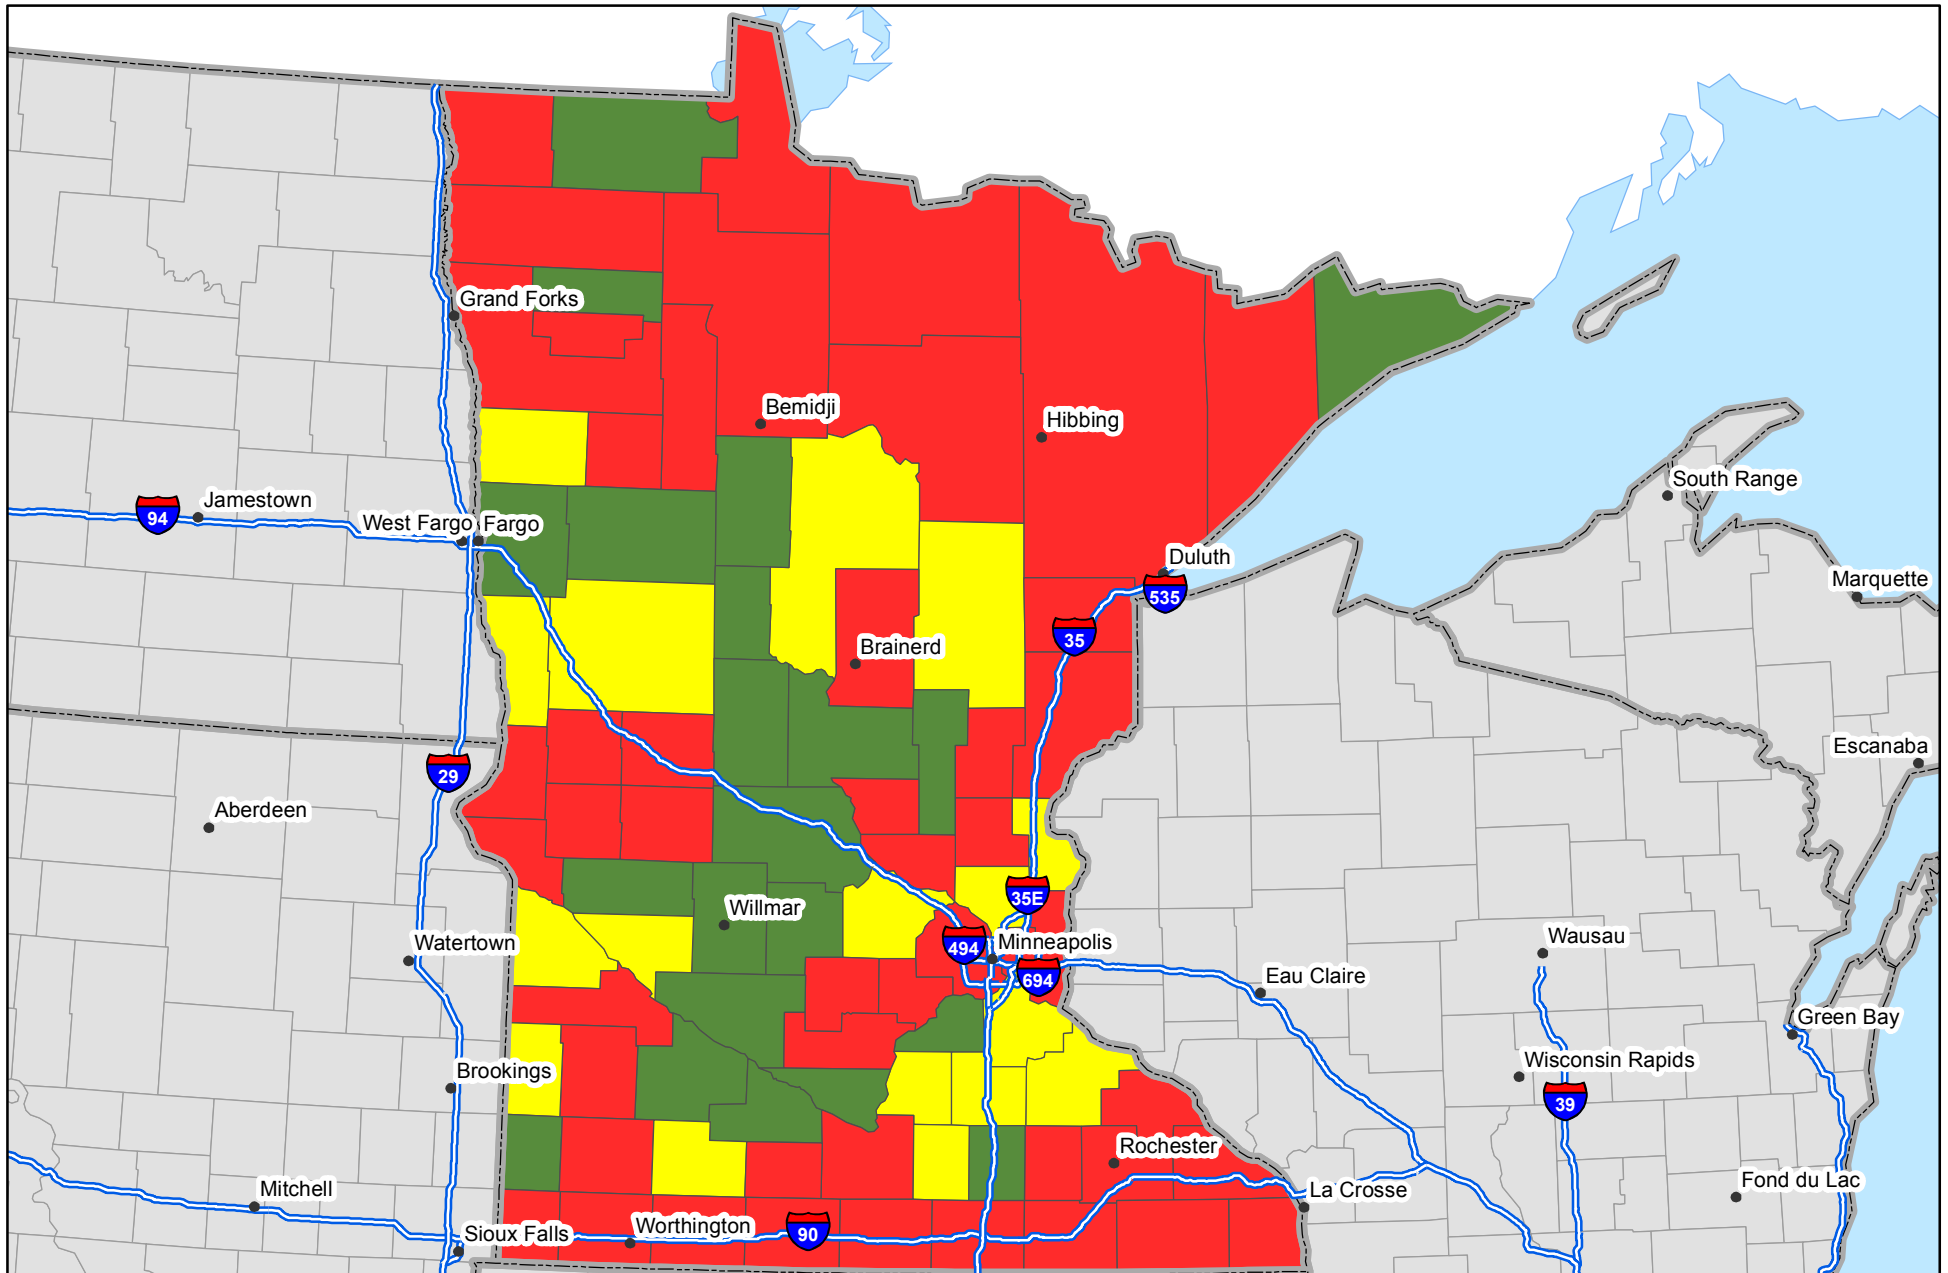

P Nutrient Balance Map

Nutrient inputs for 2007
 Nutrient removal average of 2006 - 2008
 Source: IPNI and PAQ - NuGIS Project

Removal less than nutrient replacement
 Removal approx. equal to replacement
 Removal exceeds nutrient replacement