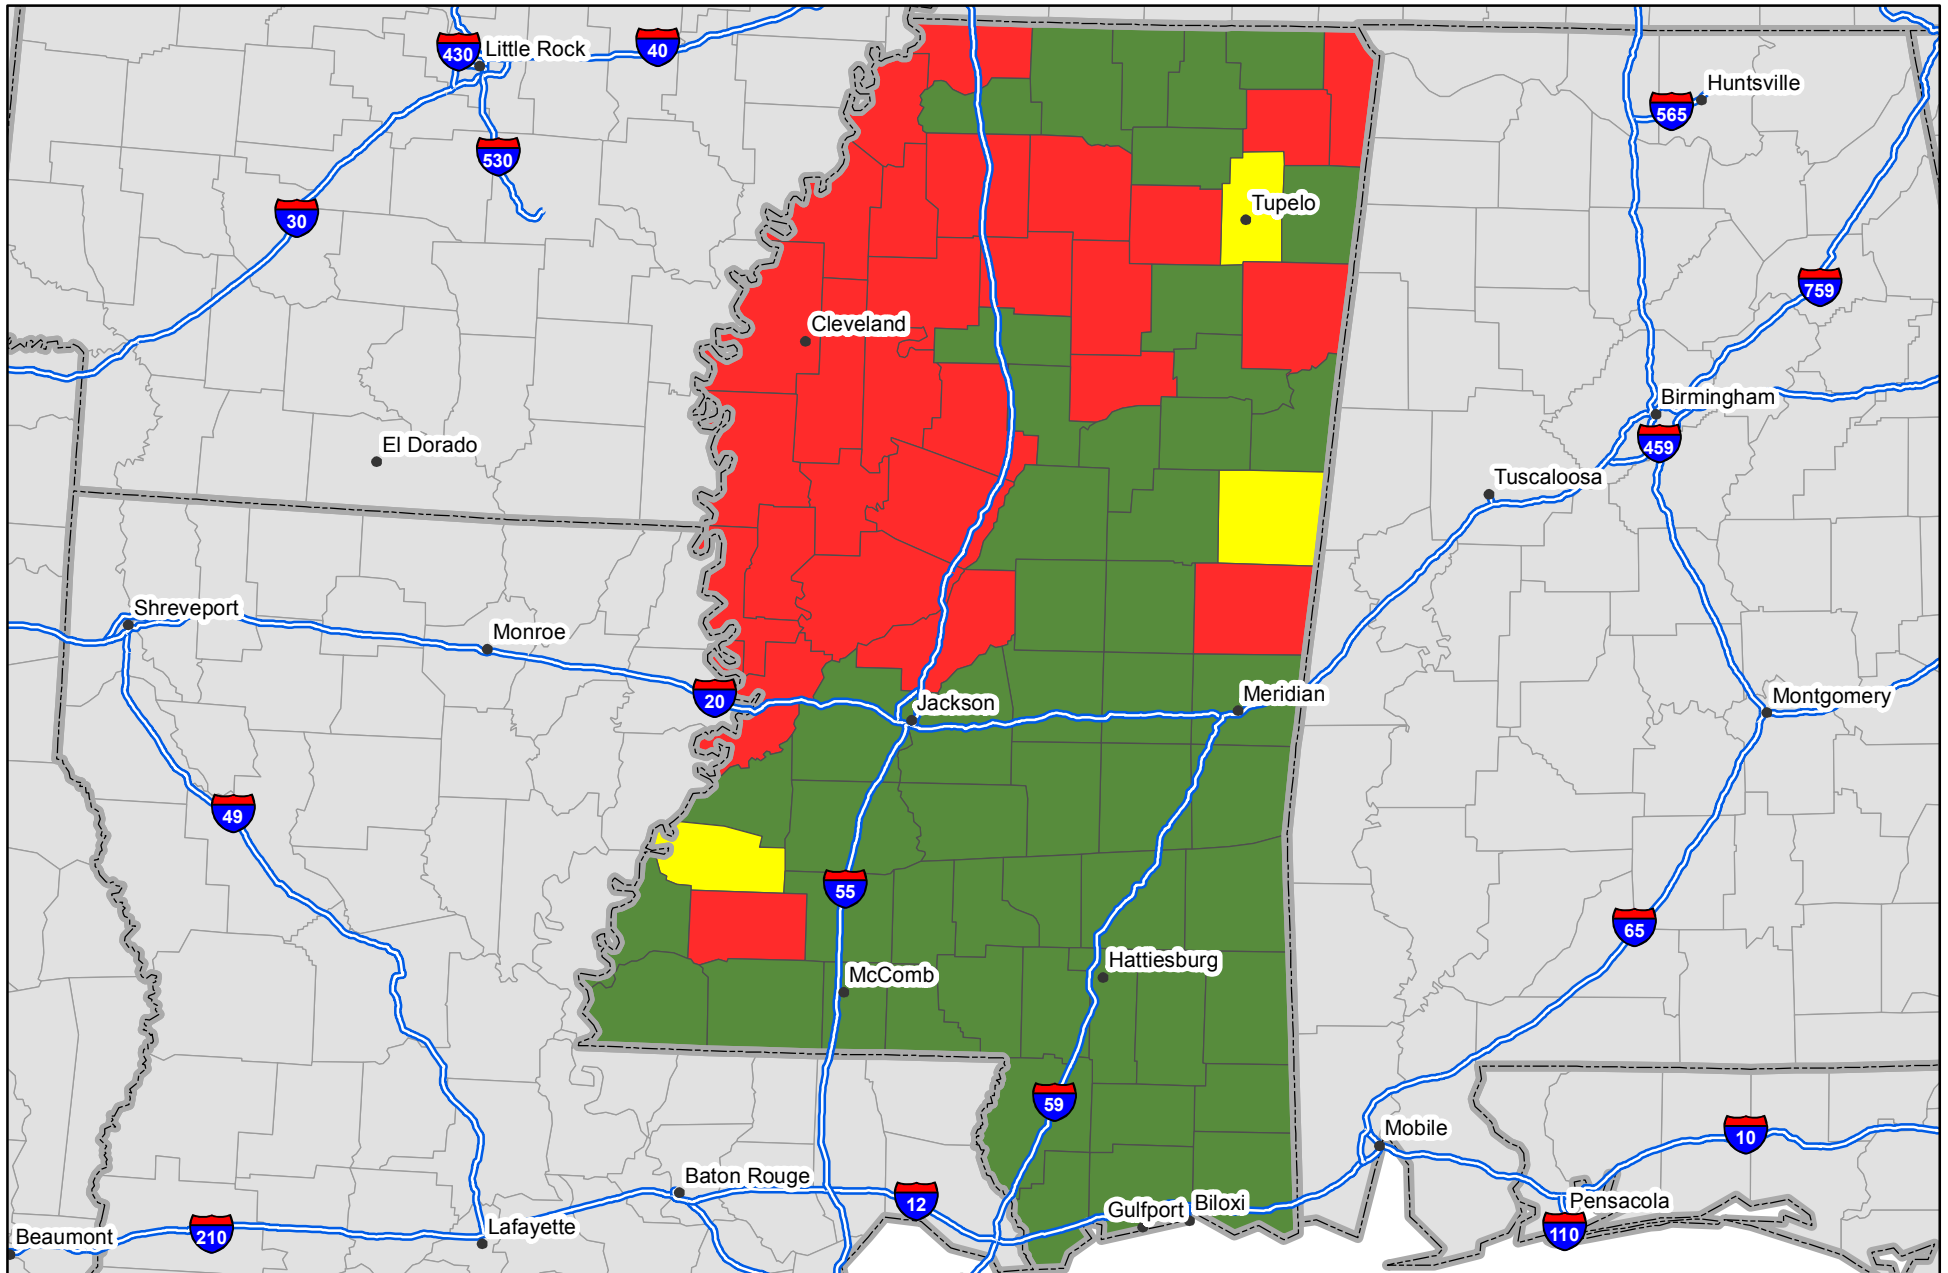

# P Nutrient Balance Map

Nutrient inputs for 2007  
 Nutrient removal average of 2006 - 2008  
 Source: IPNI and PAQ - NuGIS Project

- Removal less than nutrient replacement
- Removal approx. equal to replacement
- Removal exceeds nutrient replacement