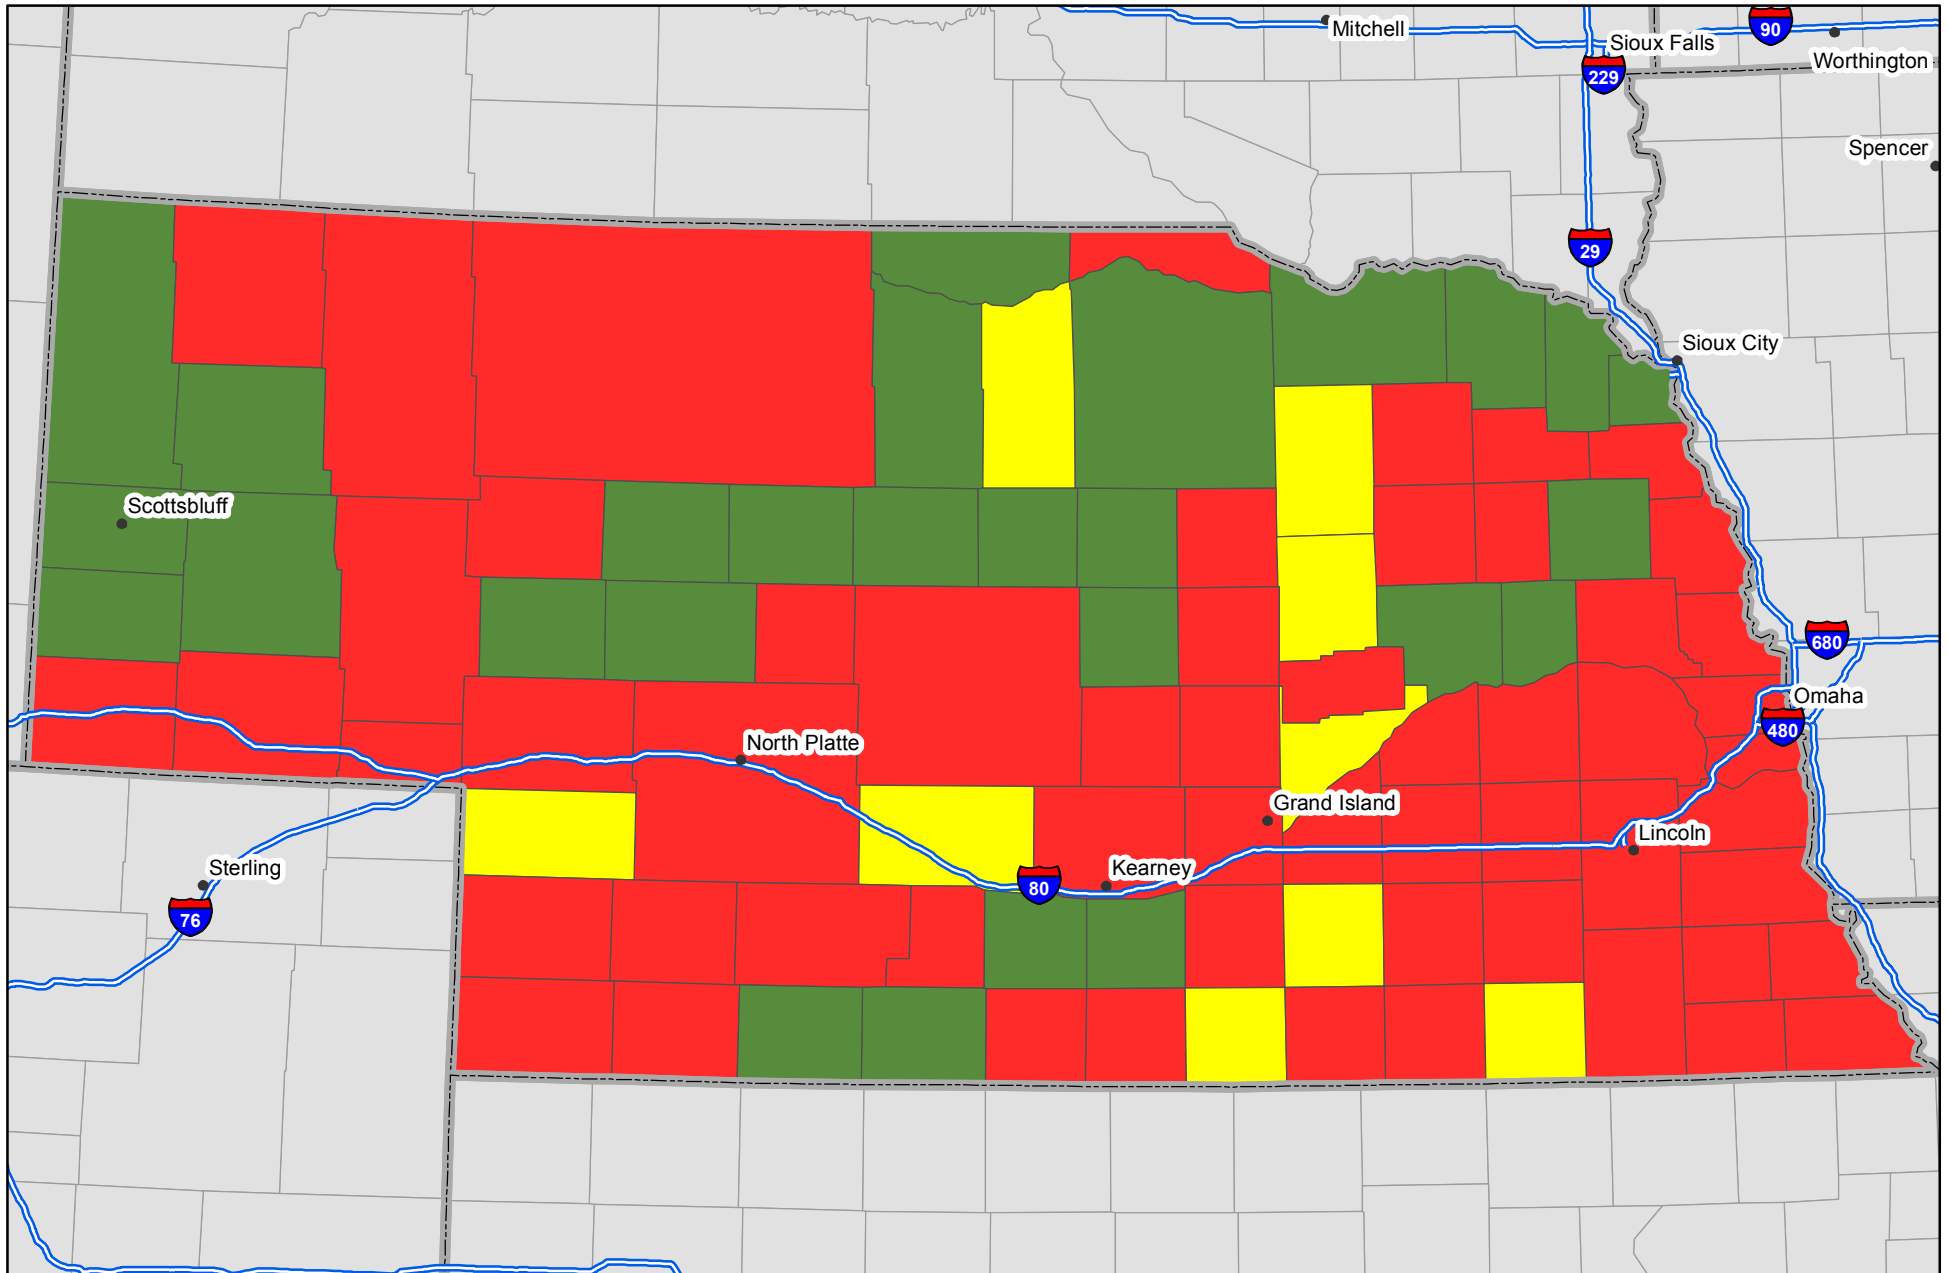

P Nutrient Balance Map

Nutrient inputs for 2007
Nutrient removal average of 2006 - 2008
Source: IPNI and PAQ - NuGIS Project

Nebraska

- Removal less than nutrient replacement
- Removal approx. equal to replacement
- Removal exceeds nutrient replacement