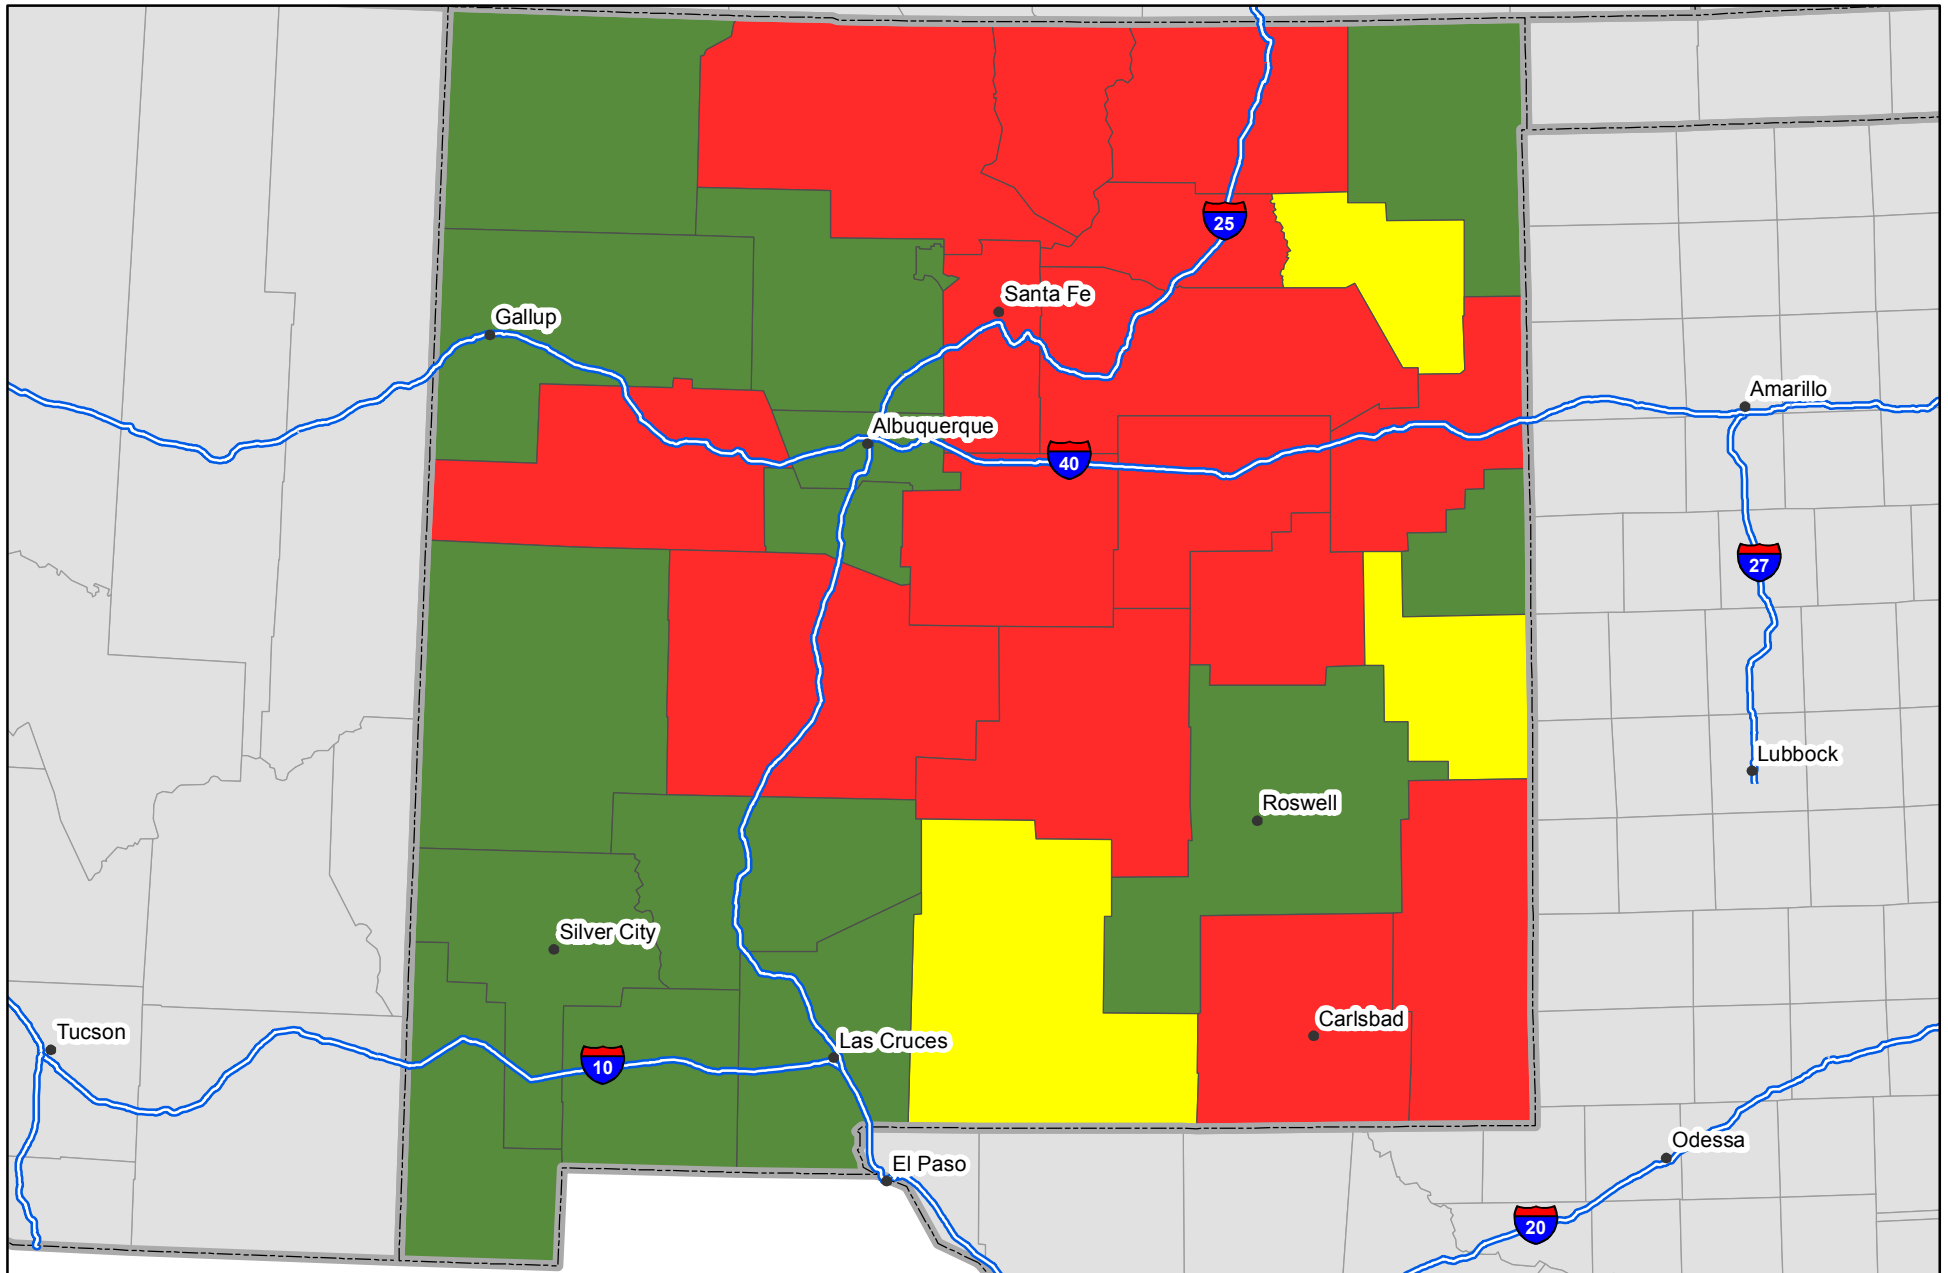

P Nutrient Balance Map

Nutrient inputs for 2007
Nutrient removal average of 2006 - 2008
Source: IPNI and PAQ - NuGIS Project

New Mexico

- Removal less than nutrient replacement
- Removal approx. equal to replacement
- Removal exceeds nutrient replacement