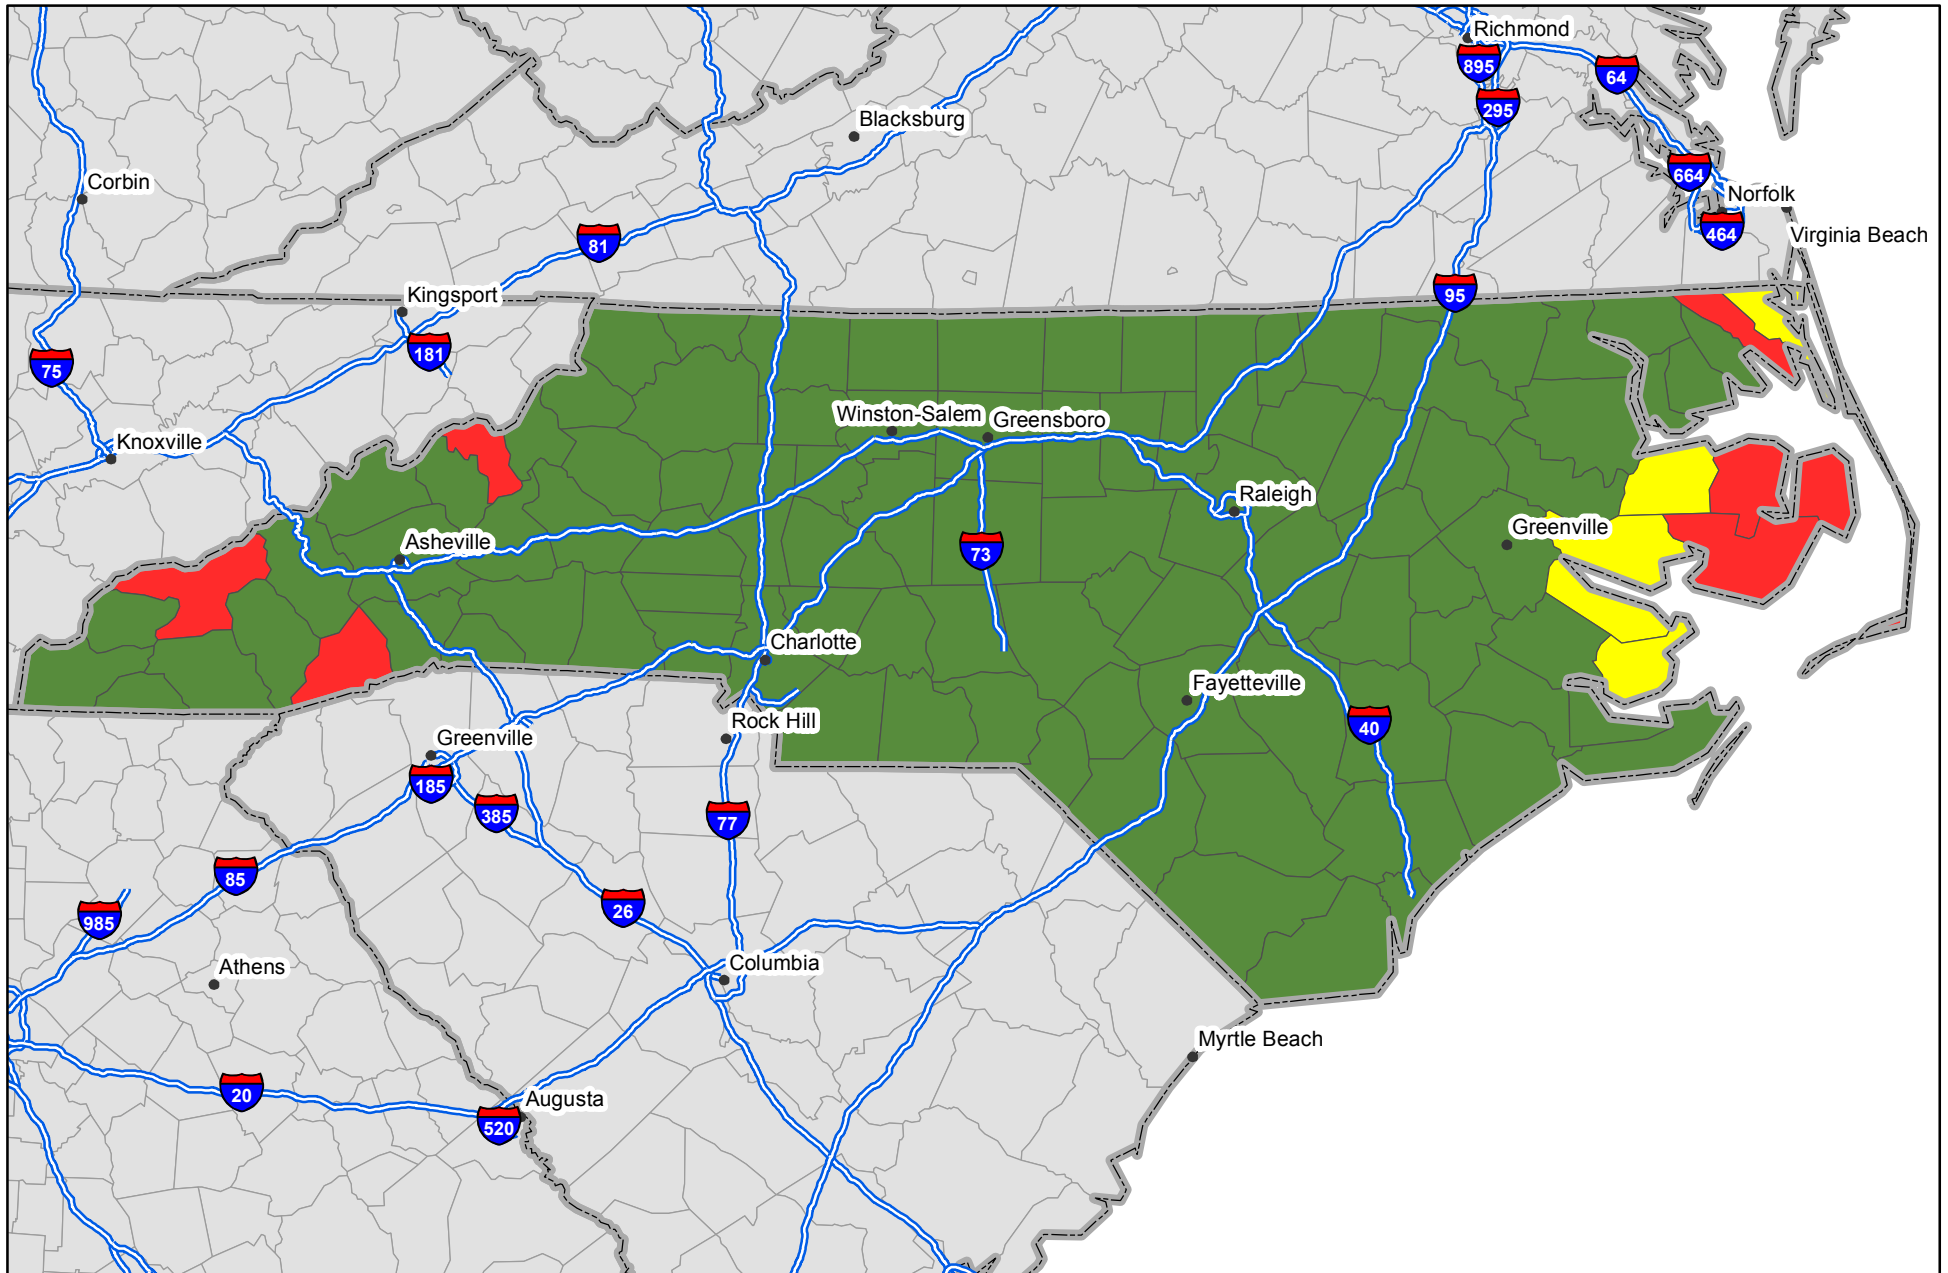

P Nutrient Balance Map

Nutrient inputs for 2007
 Nutrient removal average of 2006 - 2008
 Source: IPNI and PAQ - NuGIS Project

North Carolina

- Removal less than nutrient replacement
- Removal approx. equal to replacement
- Removal exceeds nutrient replacement