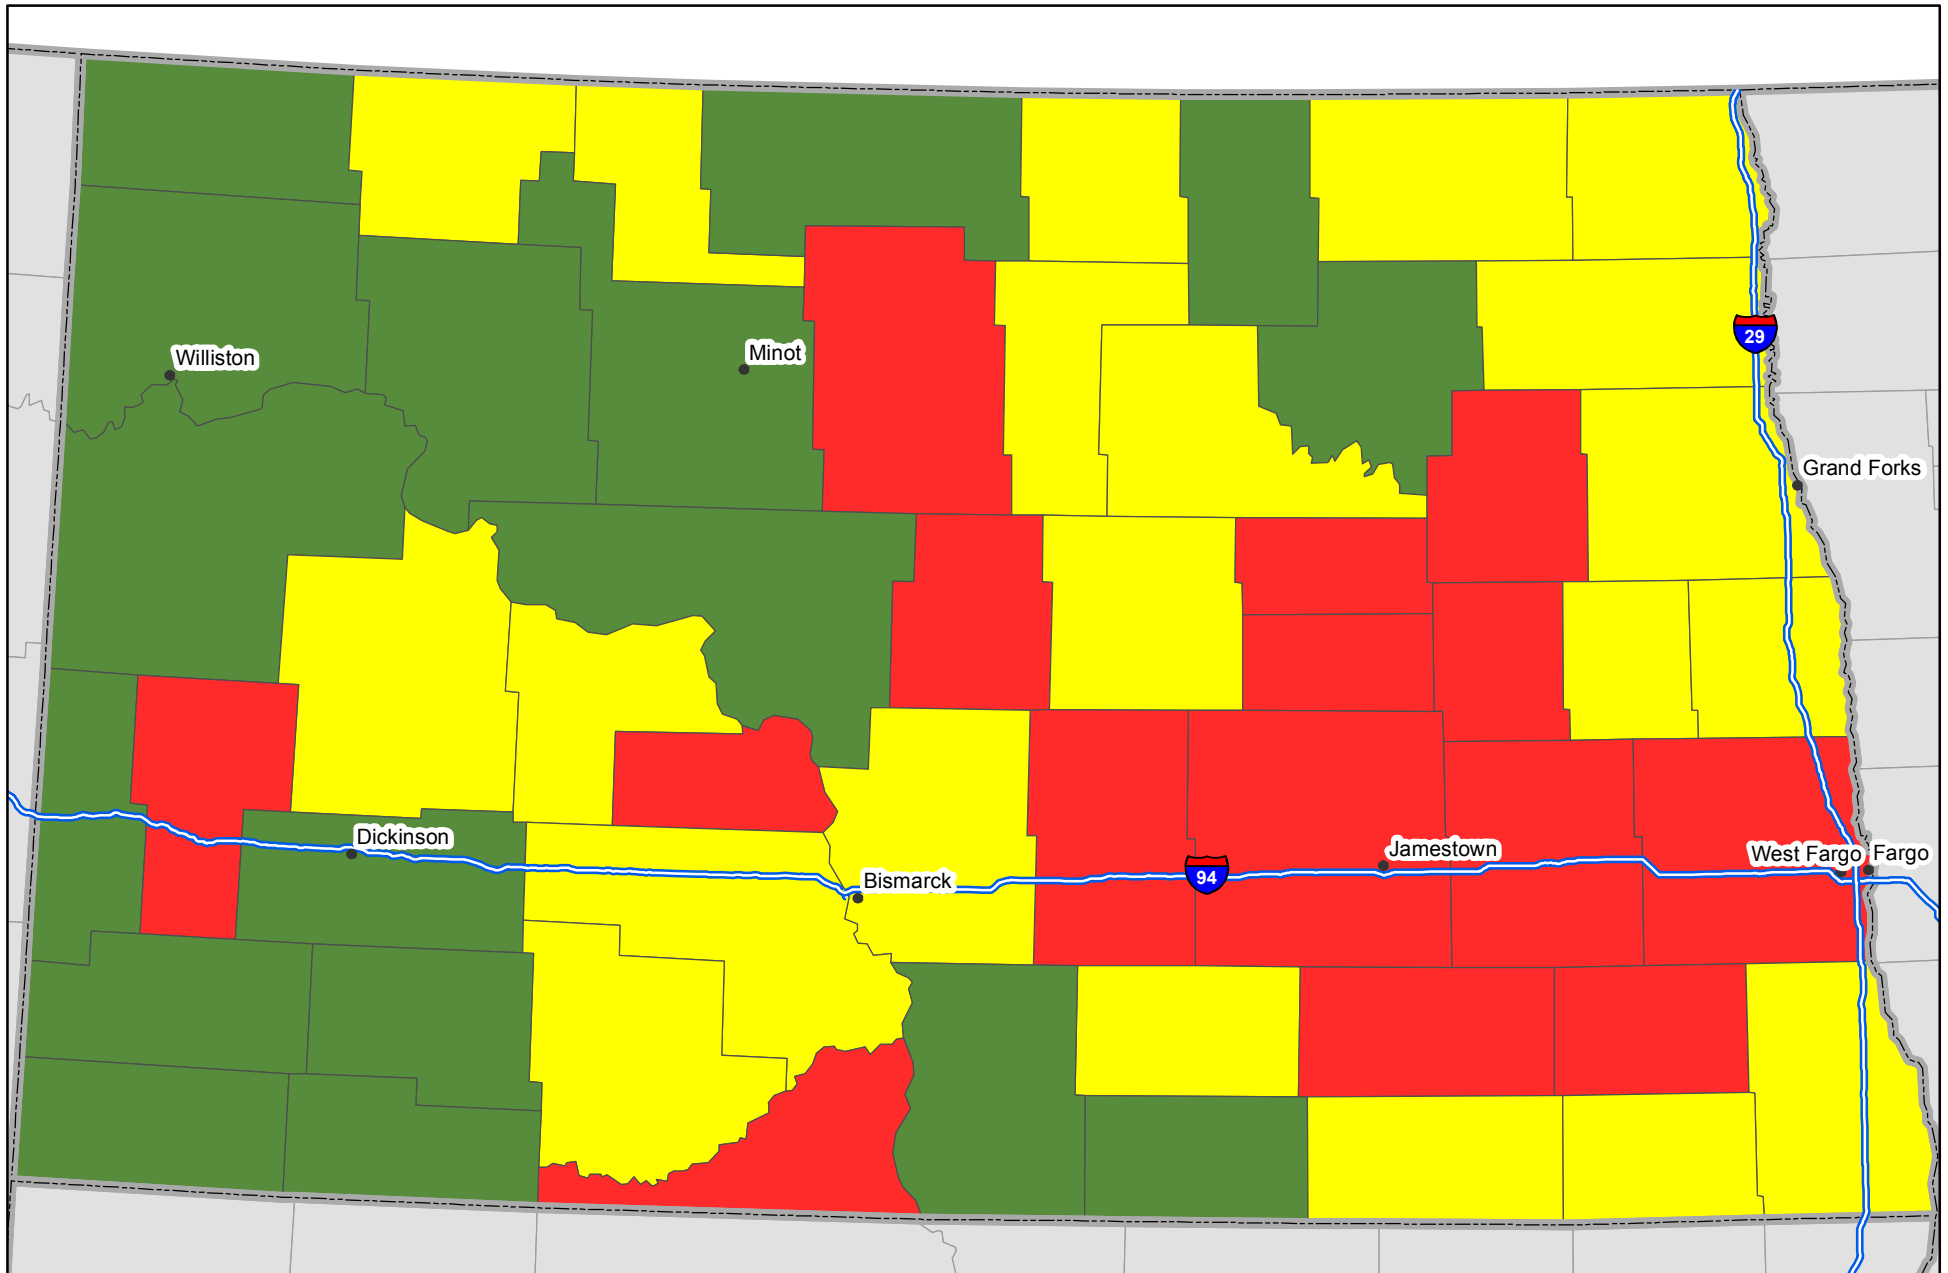

P Nutrient Balance Map

Nutrient inputs for 2007
Nutrient removal average of 2006 - 2008
Source: IPNI and PAQ - NuGIS Project

North Dakota

- Removal less than nutrient replacement
- Removal approx. equal to replacement
- Removal exceeds nutrient replacement