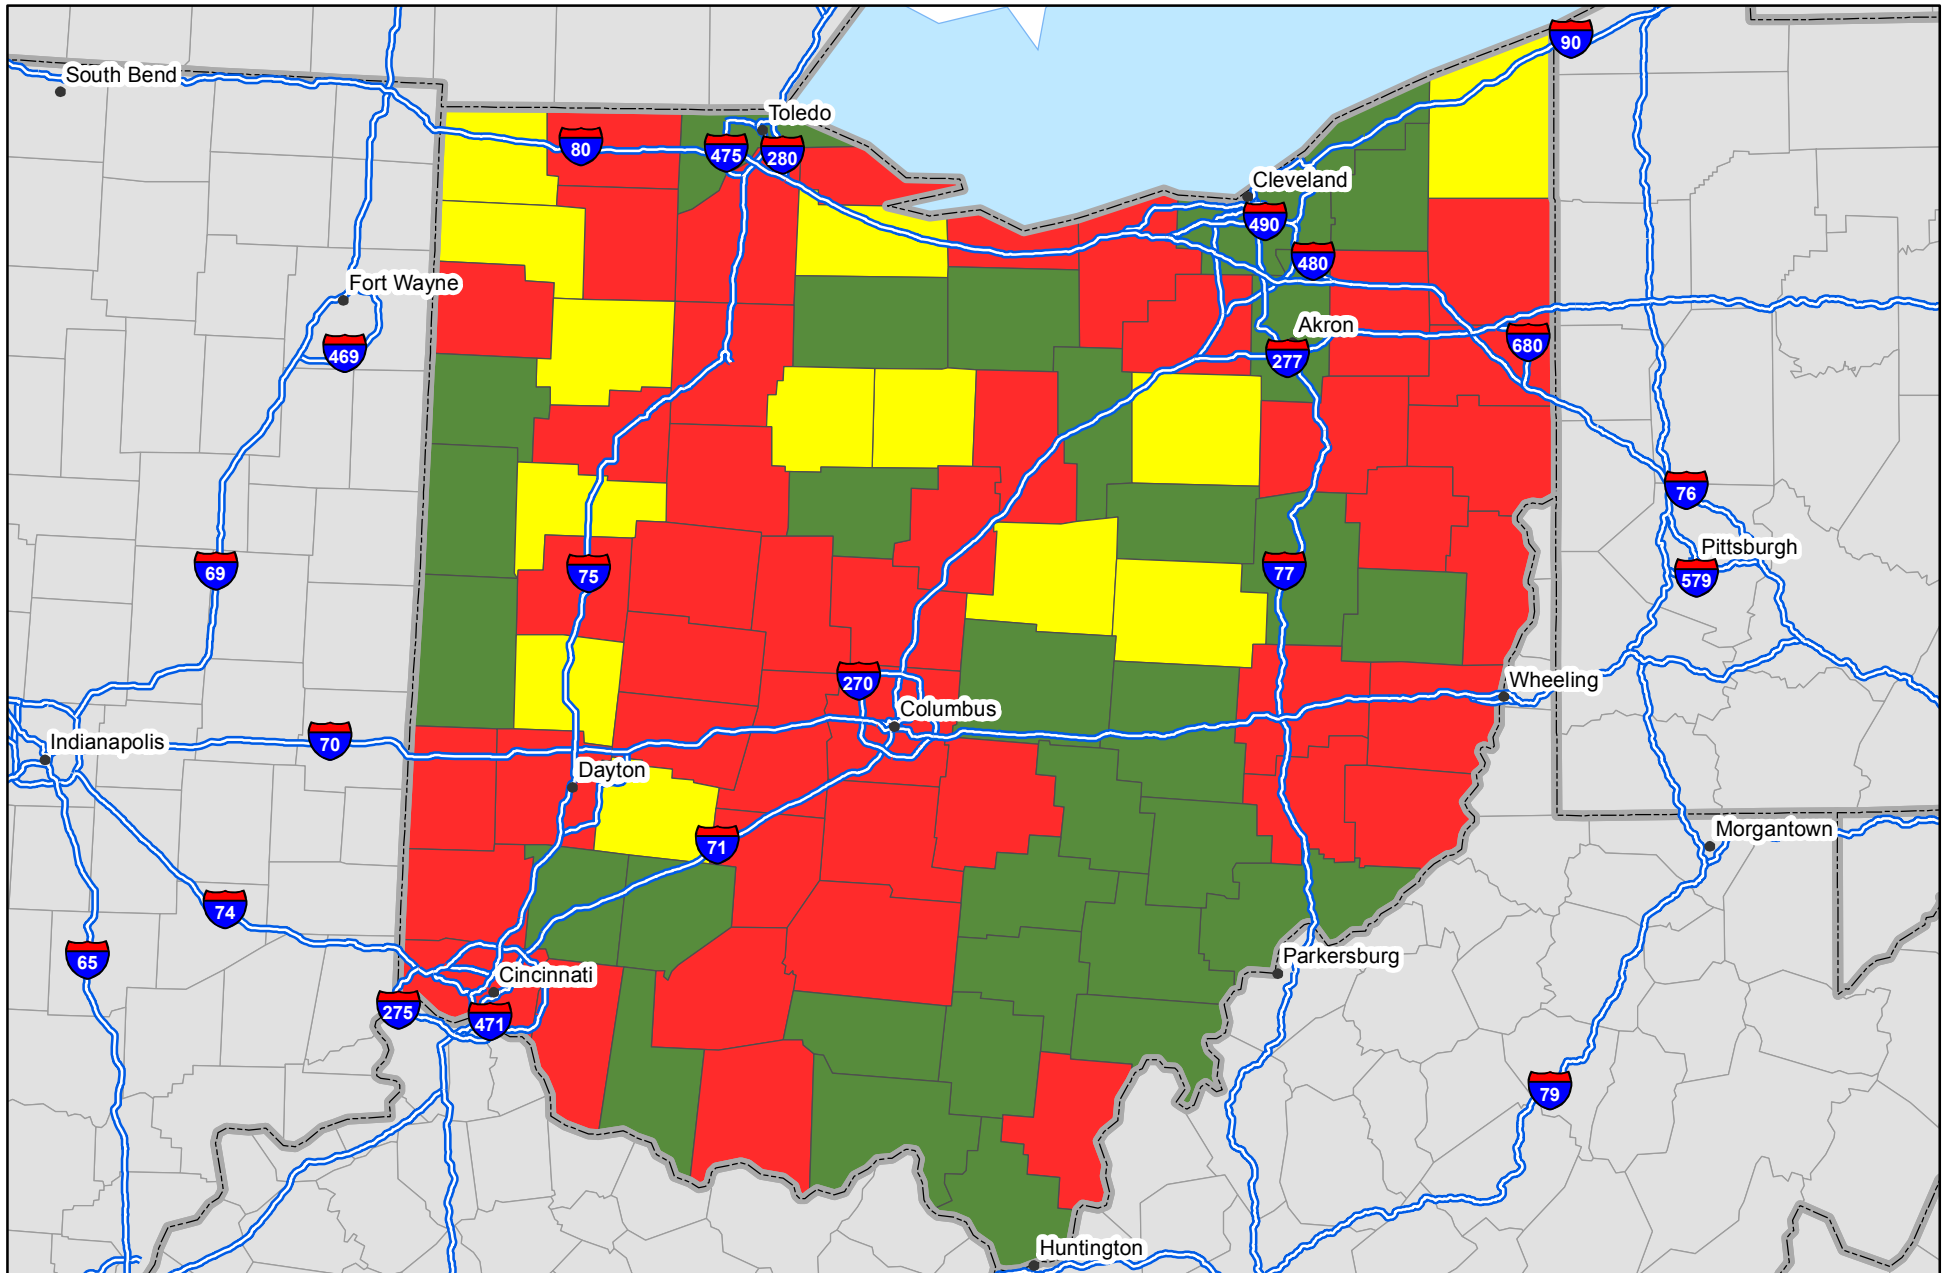

# P Nutrient Balance Map

Nutrient inputs for 2007  
Nutrient removal average of 2006 - 2008  
Source: IPNI and PAQ - NuGIS Project

Ohio

- Removal less than nutrient replacement
- Removal approx. equal to replacement
- Removal exceeds nutrient replacement