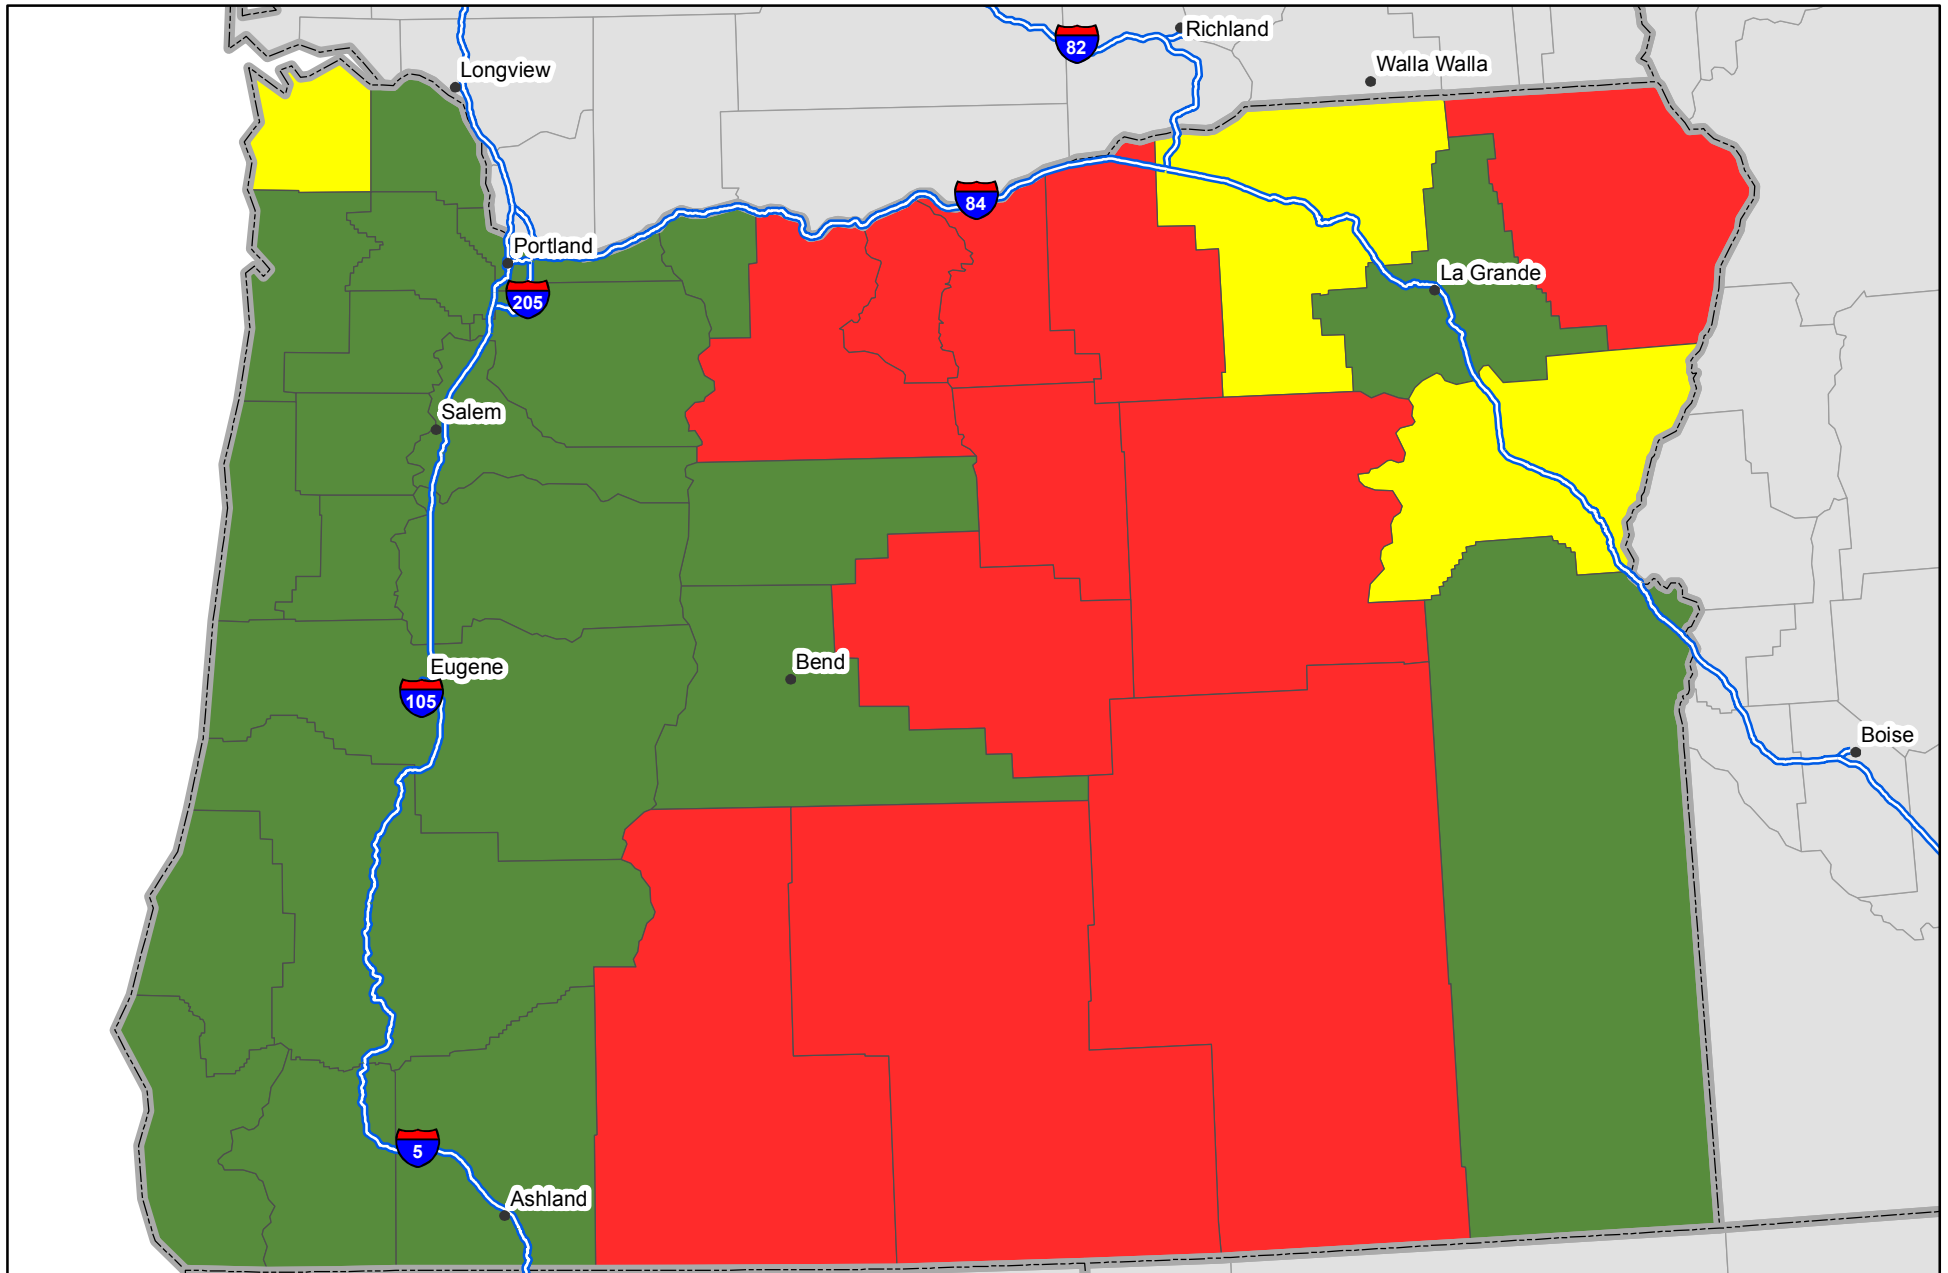

P Nutrient Balance Map

Nutrient inputs for 2007
Nutrient removal average of 2006 - 2008
Source: IPNI and PAQ - NuGIS Project

Oregon

-  Removal less than nutrient replacement
-  Removal approx. equal to replacement
-  Removal exceeds nutrient replacement