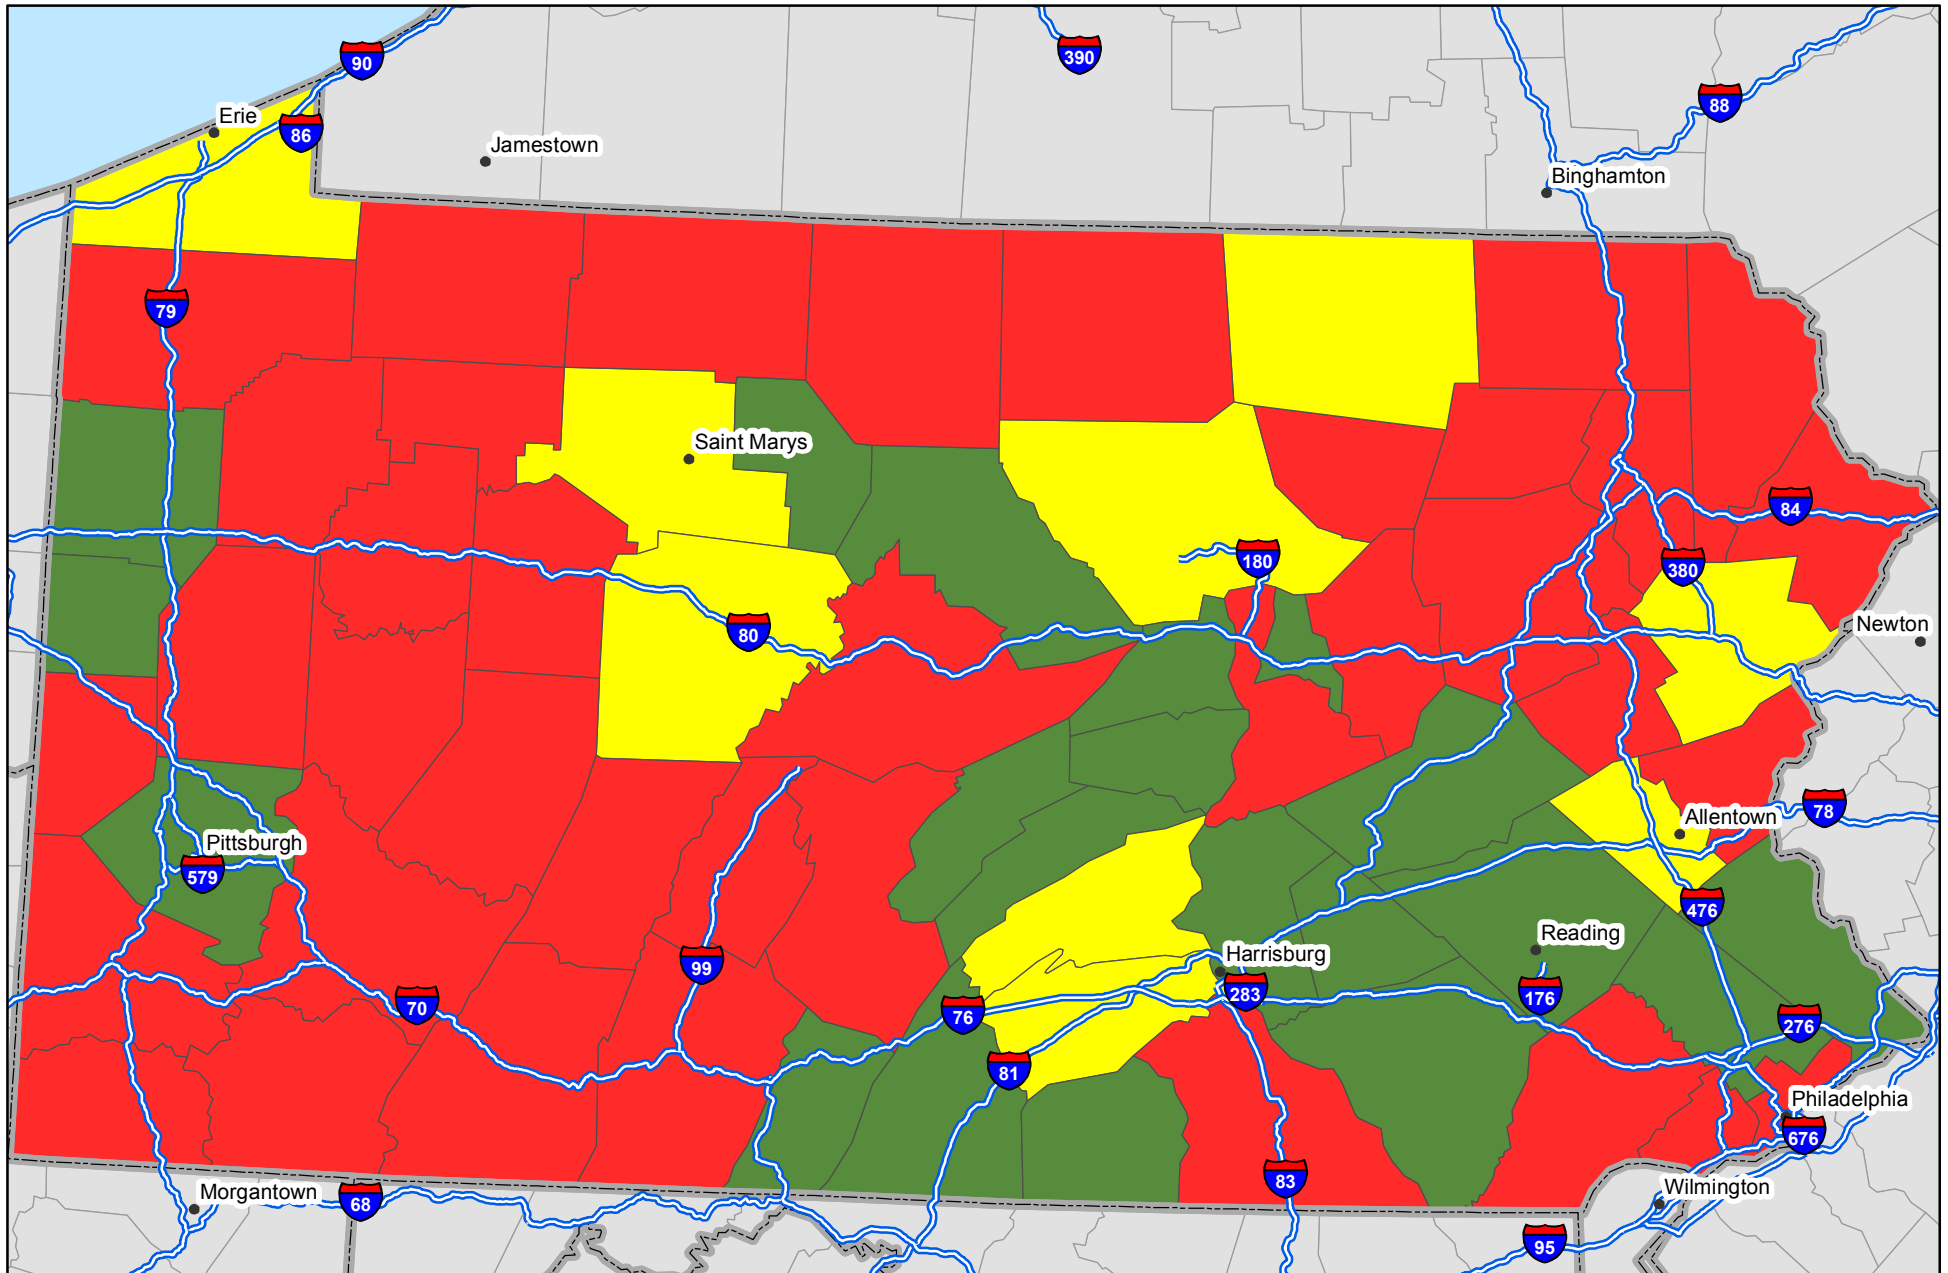

P Nutrient Balance Map

Nutrient inputs for 2007
Nutrient removal average of 2006 - 2008
Source: IPNI and PAQ - NuGIS Project

Pennsylvania

- Removal less than nutrient replacement
- Removal approx. equal to replacement
- Removal exceeds nutrient replacement