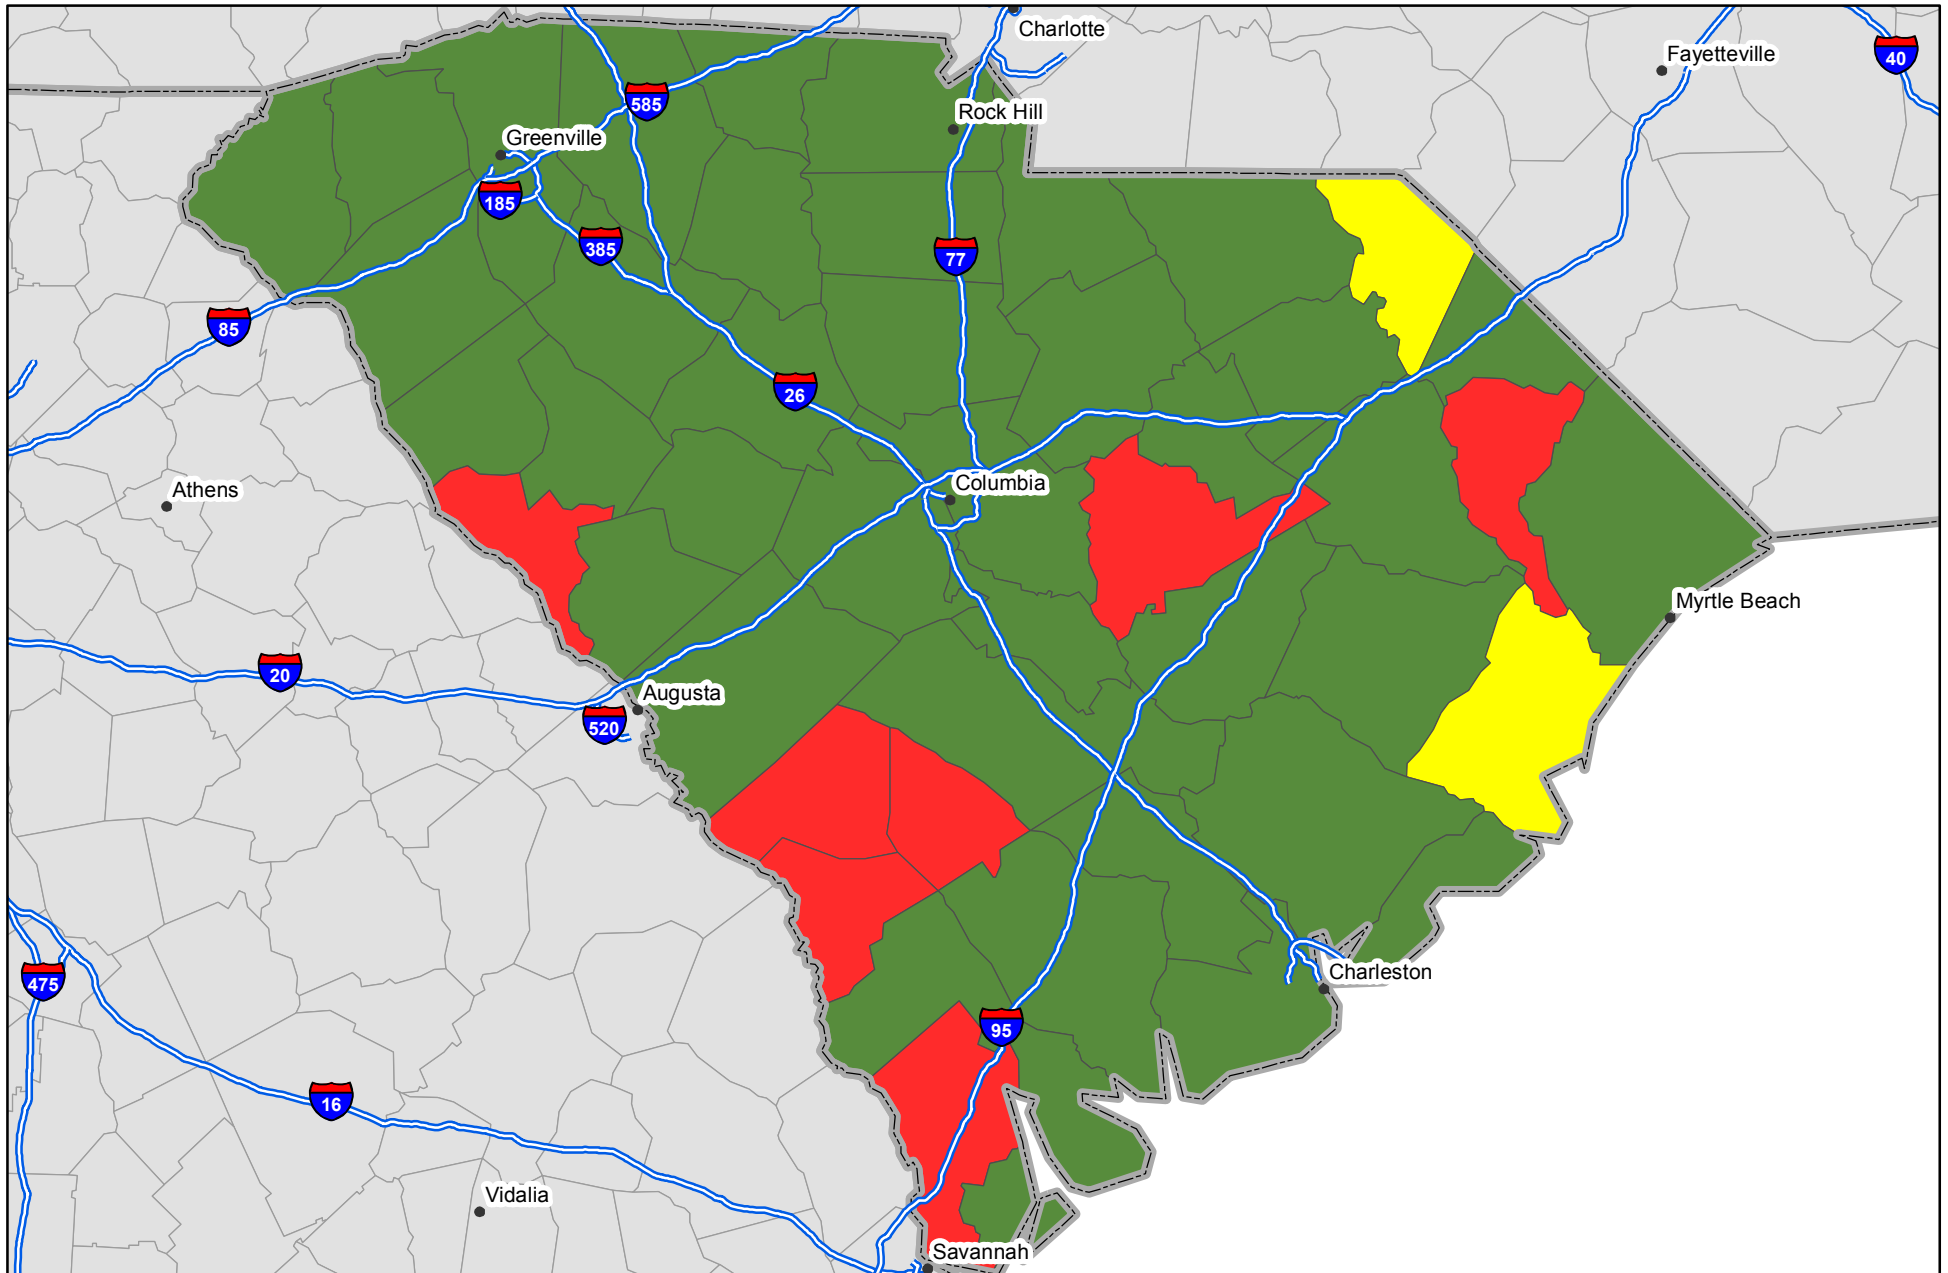

P Nutrient Balance Map

Nutrient inputs for 2007
 Nutrient removal average of 2006 - 2008
 Source: IPNI and PAQ - NuGIS Project

South Carolina

- Removal less than nutrient replacement
- Removal approx. equal to replacement
- Removal exceeds nutrient replacement