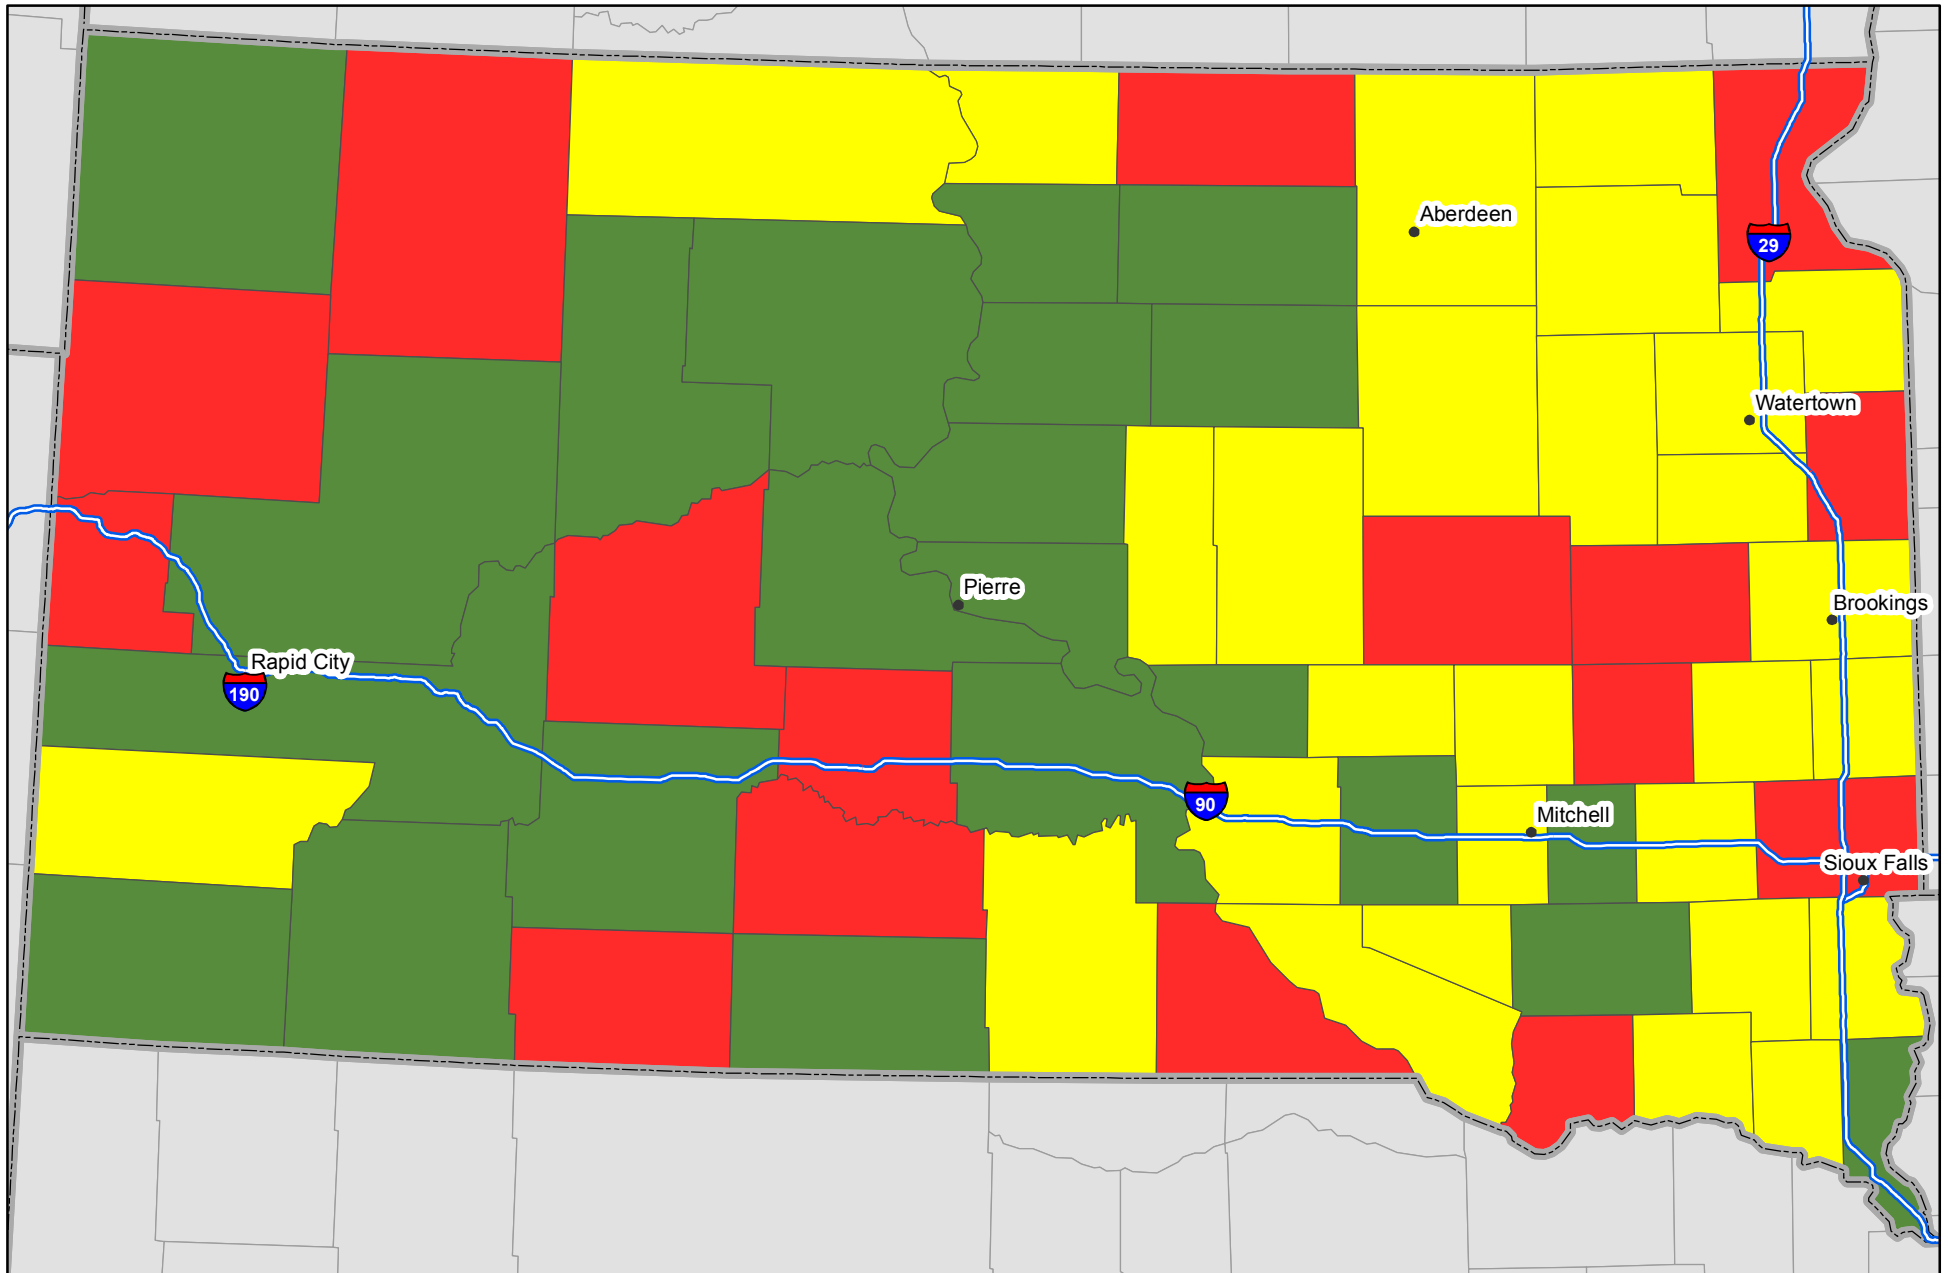

P Nutrient Balance Map

Nutrient inputs for 2007
Nutrient removal average of 2006 - 2008
Source: IPNI and PAQ - NuGIS Project

South Dakota

- Removal less than nutrient replacement
- Removal approx. equal to replacement
- Removal exceeds nutrient replacement