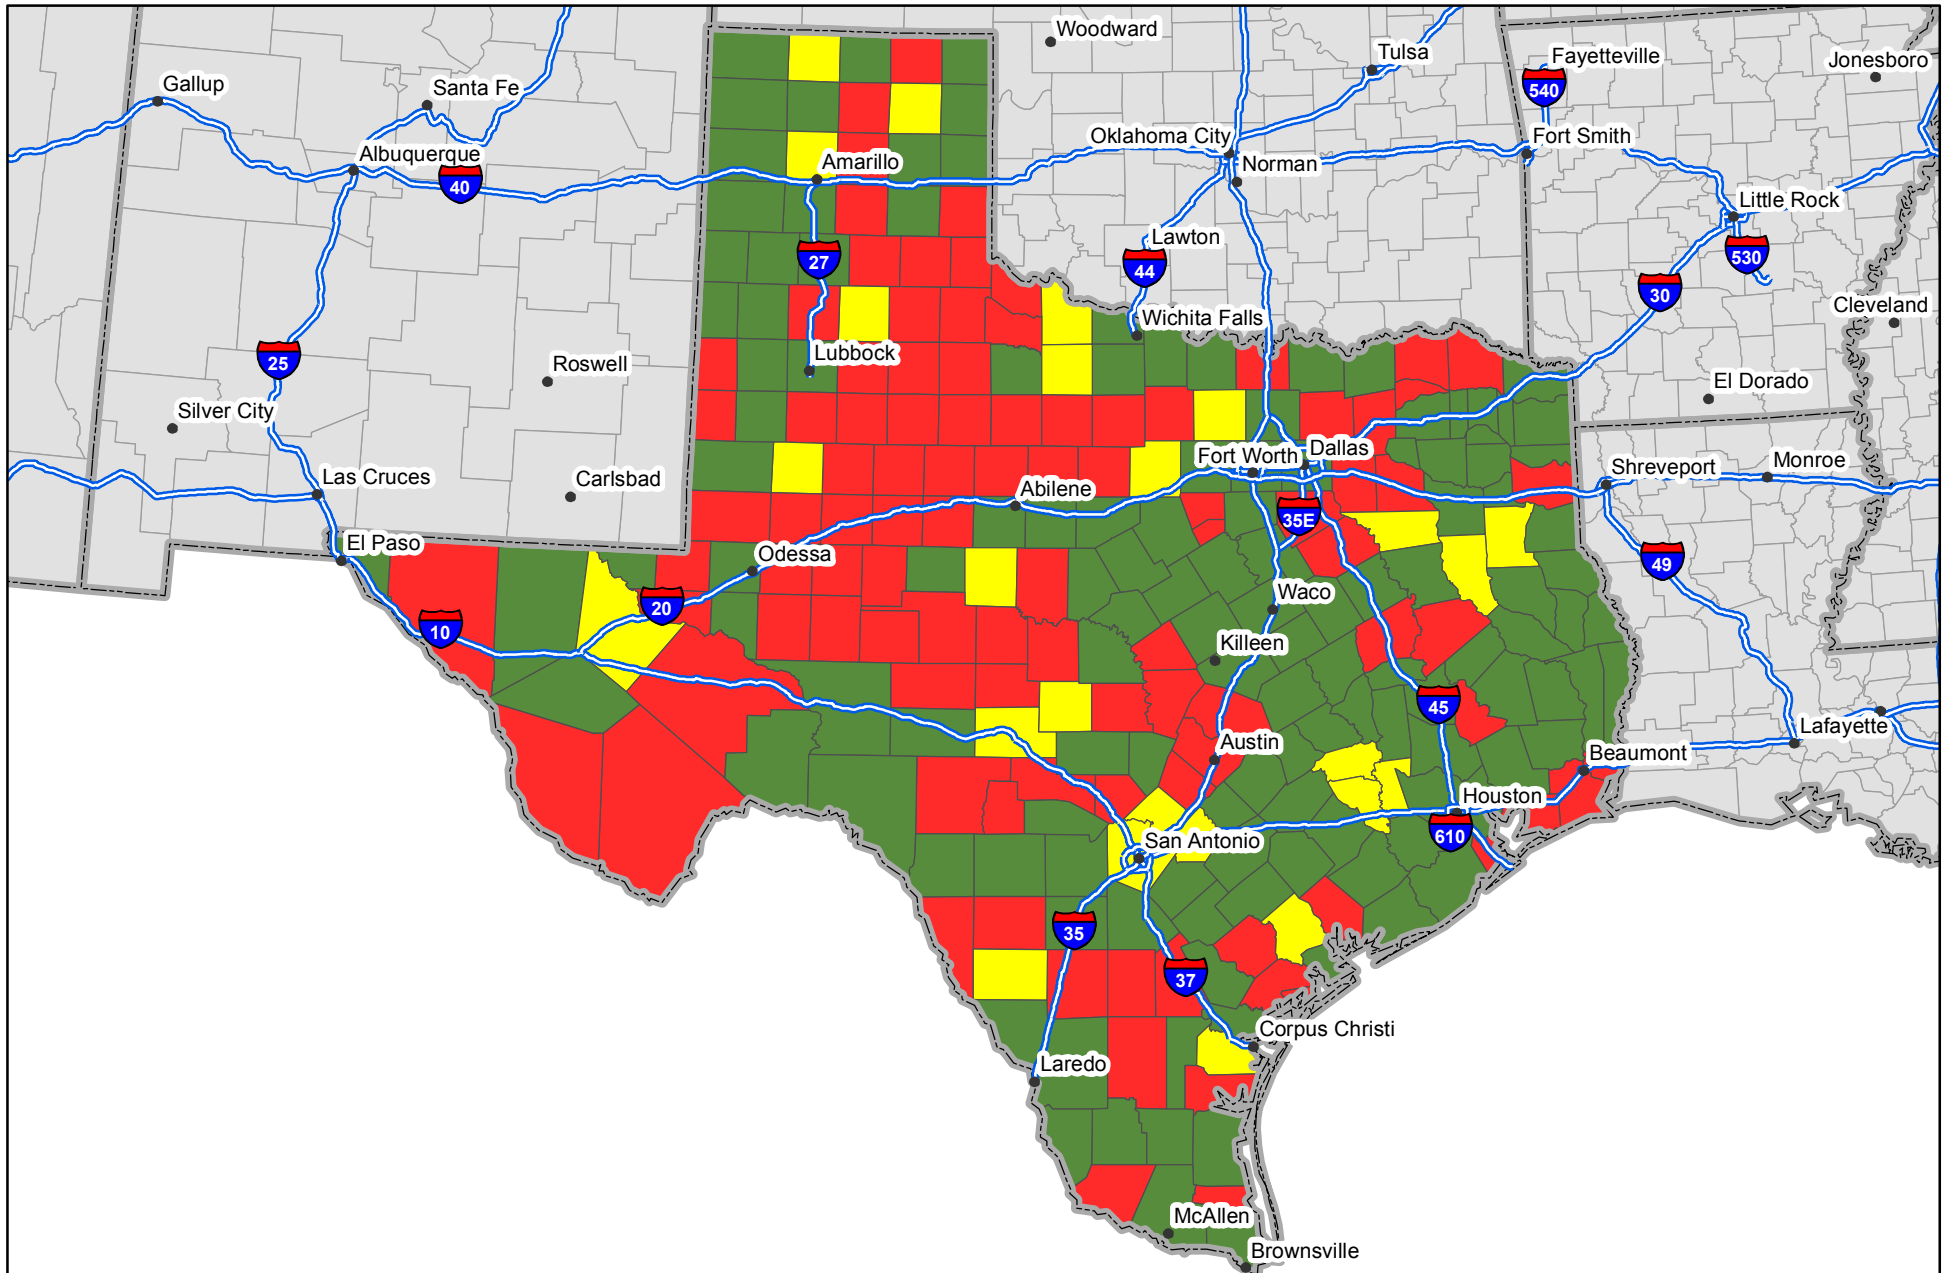

# P Nutrient Balance Map

Nutrient inputs for 2007  
 Nutrient removal average of 2006 - 2008  
 Source: IPNI and PAQ - NuGIS Project

Texas

- Removal less than nutrient replacement
- Removal approx. equal to replacement
- Removal exceeds nutrient replacement