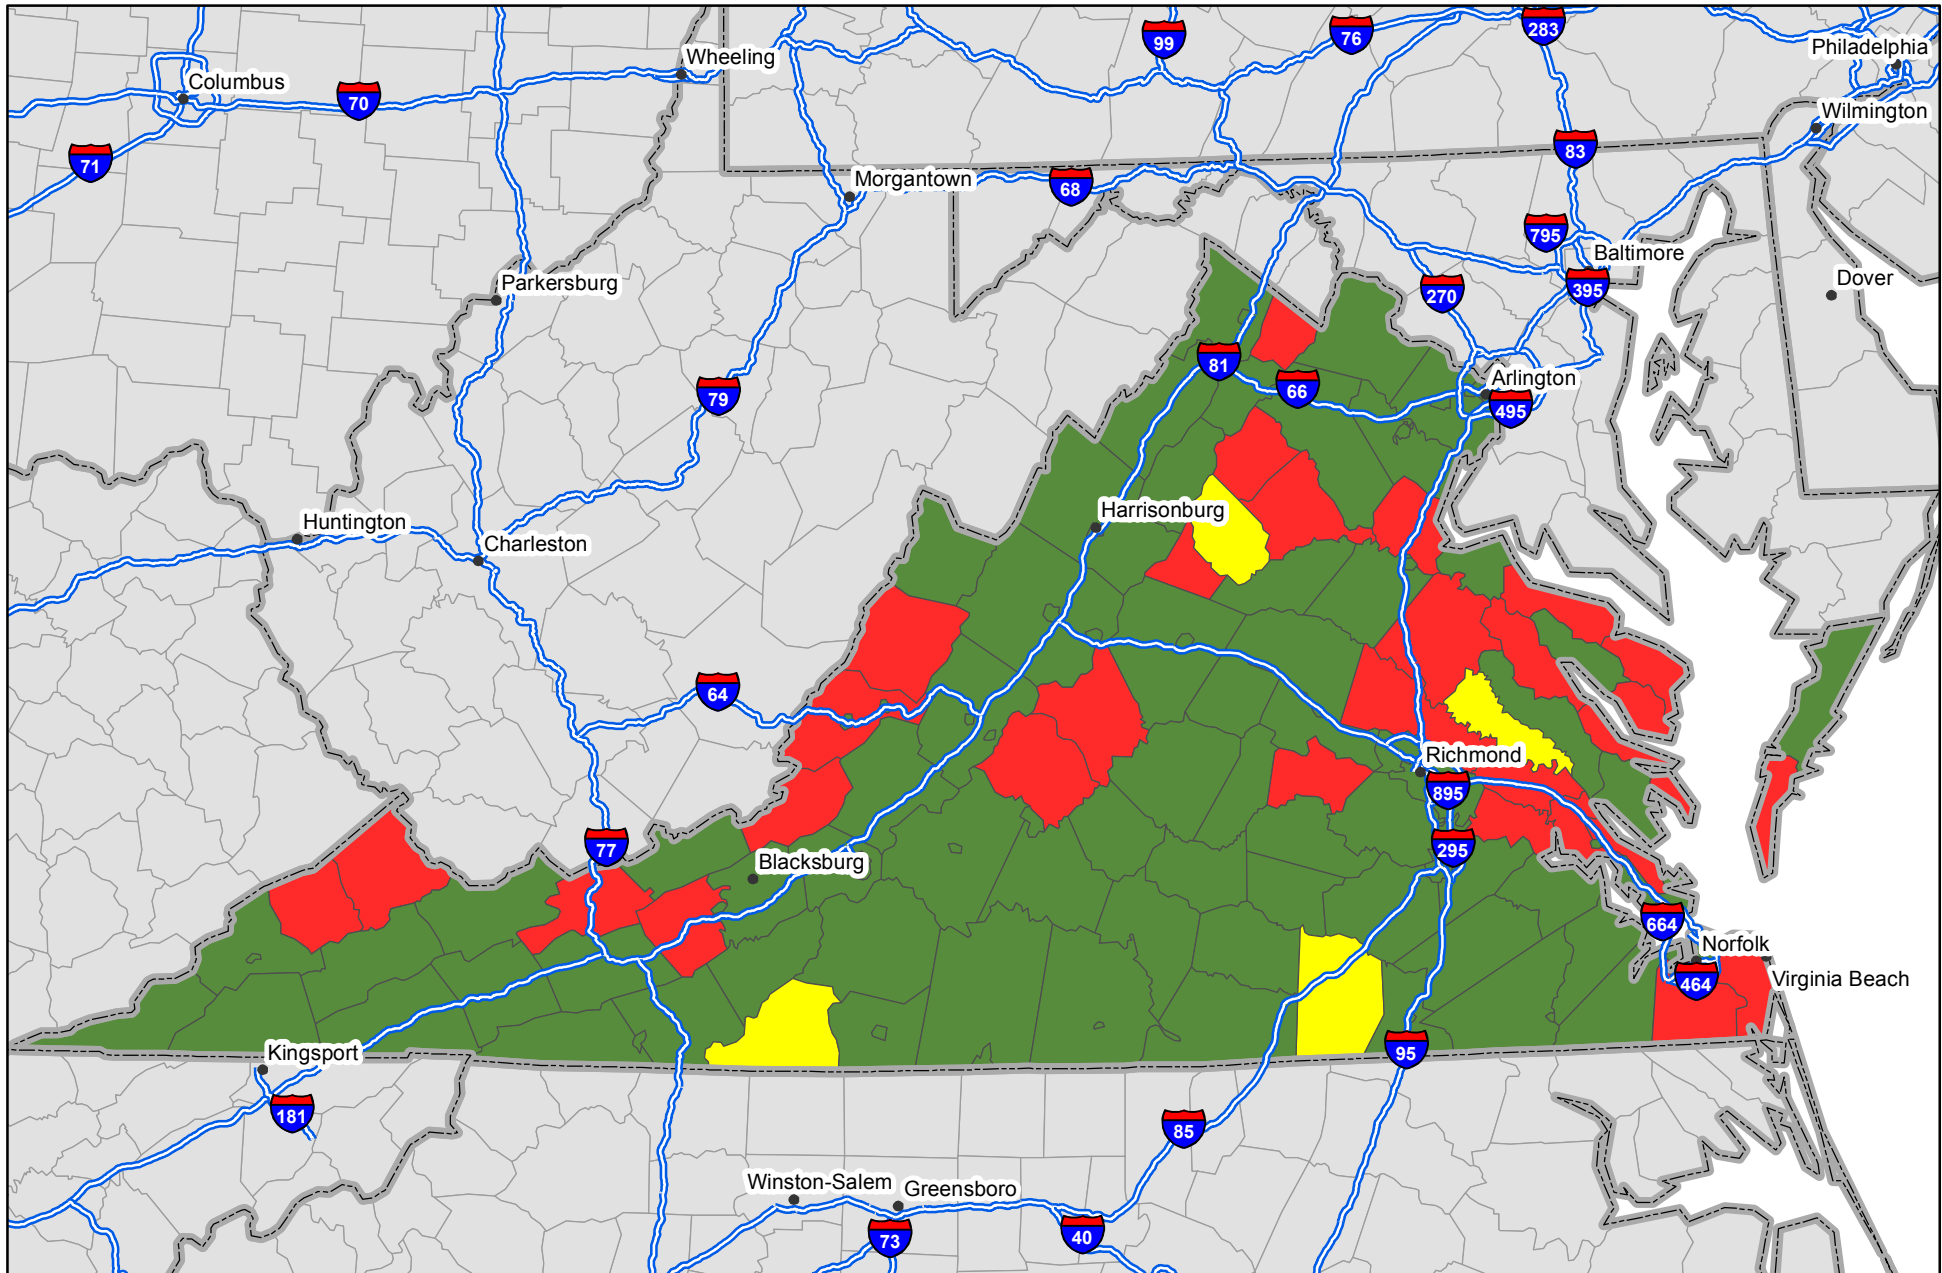

P Nutrient Balance Map

Nutrient inputs for 2007
 Nutrient removal average of 2006 - 2008
 Source: IPNI and PAQ - NuGIS Project

Virginia

- Removal less than nutrient replacement
- Removal approx. equal to replacement
- Removal exceeds nutrient replacement